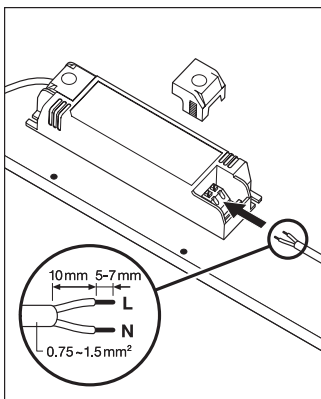

ADDITIONAL CATALOG INFORMATION

References / Links

- For Guarantee see www.ledvance.com/guarantee

DISCLAIMER

Subject to change without notice. Errors and omission excepted. Always make sure to use the most recent release.