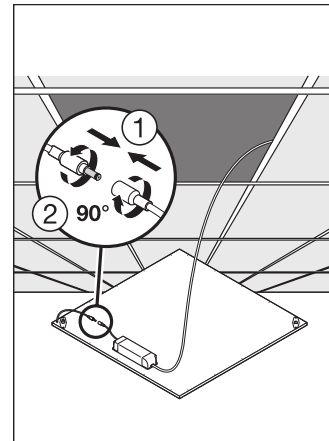

ADDITIONAL CATALOG INFORMATION

References / Links

- For Guarantee see www.ledvance.com/guarantee

DISCLAIMER

Subject to change without notice. Errors and omission excepted. Always make sure to use the most recent release.