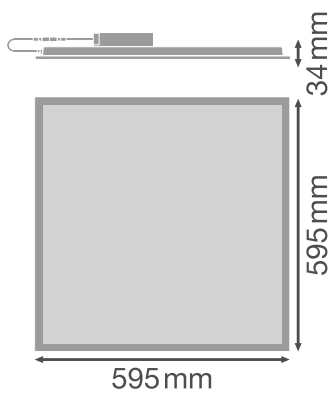

Product features

- Lifetime (L70/B50): up to 50,000 h (at 25 °C)
- Extruded aluminum frame
- Polystyrene diffuser

TECHNICAL DATA

Electrical data

Nominal wattage	36.00 W
Nominal voltage	220...240 V
Mains frequency	50...60 Hz
Nominal current	170 mA
Inrush current	10.4 A
Inrush current time T_{h50}	200 μ s
Max. no. of lum. on circuit break. B16 A	19
Max. no. of lum. on circuit break. C10 A	19
Max. no. of lum. on circuit break. C16 A	30
Power factor λ	> 0.90
Total harmonic distortion	< 15 %
Protection class	II
Operating mode	External LED driver

Photometrical data

Luminous flux	3600 lm
Luminous efficacy	100 lm/W
Color temperature	3000 K
Light color (designation)	Cool White
Color rendering index Ra	> 80
Standard deviation of color matching	5 sdc
Low flicker	Yes
Flickering metric (Pst LM)	-
Stroboscope effect metric (SVM)	-
Photobiological safety group acc. to EN62778	RG0
Beam angle	90 °
UGR	< 19

LDC typ cone

LDC typ polar

Dimensions & Weight

Length	595.00 mm
Width	595.00 mm
Height	35.00 mm
Product weight	1800.00 g

Materials & Colors

Product color	White
Housing color	White
Body material	Aluminum
Cover material	Polystyrene (PS)
Light emitting surface material	Polystyrene
Glow Wire Test according to IEC 60695-2-12	650 °C
Mercury content	0.0 mg

LOGISTICAL DATA

Product code	Packaging unit (Pieces/Unit)	Dimensions (length x width x height)	Gross weight	Volume
4058075392434	Shipping box 4	667 mm x 182 mm x 634 mm	10015.00 g	76.96 dm ³

The mentioned product code describes the smallest quantity unit which can be ordered. One shipping unit can contain one or more single products. When placing an order, for the quantity please enter single or multiples of a shipping unit.