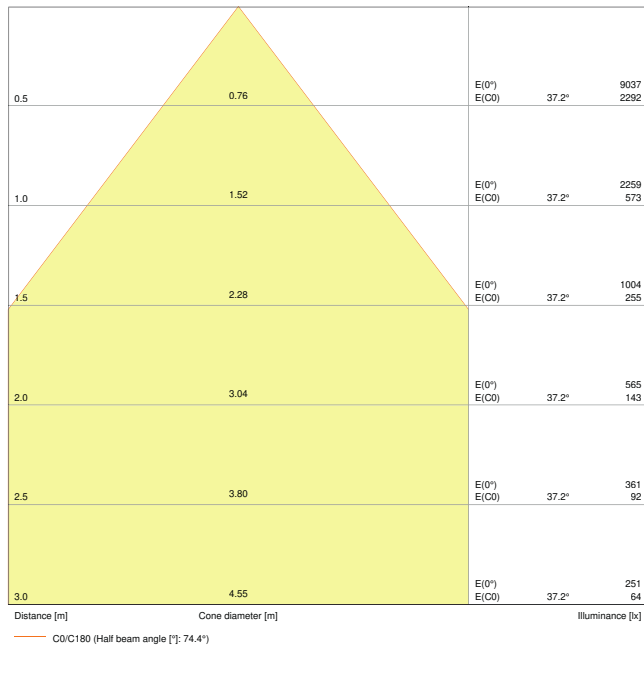

PRODUCT DATASHEET

PANEL VAL 600 UGR < 19 36 W 3000 K WT

PANEL VALUE 600 UGR < 19 | Square recessed panel luminaires with low glare, 600x600 mm

Areas of application

- Direct replacement for luminaires with fluorescent lamps
- Offices, conference rooms
- Reception areas, foyers, corridors, elevators
- Suitable for recessed ceiling systems with grid size of 600 x 600 mm

Product features

- Lifetime (L70/B50): up to 50,000 h (at 25 °C)
- Extruded aluminum frame
- Polystyrene diffuser

TECHNICAL DATA

Electrical data

Nominal wattage	36.00 W
Nominal voltage	220...240 V
Mains frequency	50...60 Hz
Nominal current	170 mA
Inrush current	10.4 A
Inrush current time T_{h50}	200 μ s
Max. no. of lum. on circuit break. B16 A	19
Max. no. of lum. on circuit break. C10 A	19
Max. no. of lum. on circuit break. C16 A	30
Power factor λ	> 0.90
Total harmonic distortion	< 15 %
Protection class	II
Operating mode	External LED driver

Photometrical data

Luminous flux	3600 lm
Luminous efficacy	100 lm/W
Color temperature	3000 K
Light color (designation)	Cool White
Color rendering index Ra	> 80
Standard deviation of color matching	5 sdc
Low flicker	Yes
Flickering metric (Pst LM)	-
Stroboscope effect metric (SVM)	-
Photobiological safety group acc. to EN62778	RG0
Beam angle	90 °
UGR	< 19

LDC typ cone

LDC typ polar

Dimensions & Weight

Length	595.00 mm
Width	595.00 mm
Height	35.00 mm
Product weight	1800.00 g

Materials & Colors

Product color	White
Housing color	White
Body material	Aluminum
Cover material	Polystyrene (PS)
Light emitting surface material	Polystyrene
Glow Wire Test according to IEC 60695-2-12	650 °C
Mercury content	0.0 mg