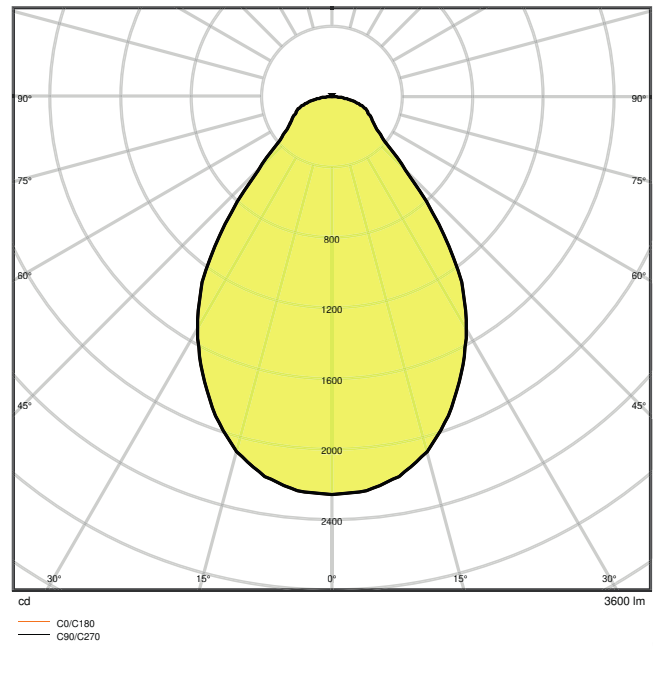

Product features

- Lifetime (L70/B50): up to 50,000 h (at 25 °C)
- Extruded aluminum frame
- Polystyrene diffuser

TECHNICAL DATA

Electrical data

Nominal wattage	36.00 W
Nominal voltage	220...240 V
Mains frequency	50...60 Hz
Nominal current	170 mA
Inrush current	10.4 A
Inrush current time T_{h50}	200 μ s
Max. no. of lum. on circuit break. B16 A	19
Max. no. of lum. on circuit break. C10 A	19
Max. no. of lum. on circuit break. C16 A	30
Power factor λ	> 0.90
Total harmonic distortion	< 15 %
Protection class	II
Operating mode	External LED driver

Photometrical data

Luminous flux	3600 lm
Luminous efficacy	100 lm/W
Color temperature	3000 K
Light color (designation)	Cool White
Color rendering index Ra	> 80
Standard deviation of color matching	5 sdc
Low flicker	Yes
Flickering metric (Pst LM)	-
Stroboscope effect metric (SVM)	-
Photobiological safety group acc. to EN62778	RG0
Beam angle	90 °
UGR	< 19

LDC typ cone

LDC typ polar

Dimensions & Weight

Length	595.00 mm
Width	595.00 mm
Height	35.00 mm
Product weight	1800.00 g

Materials & Colors

Product color	White
Housing color	White
Body material	Aluminum
Cover material	Polystyrene (PS)
Light emitting surface material	Polystyrene
Glow Wire Test according to IEC 60695-2-12	650 °C
Mercury content	0.0 mg