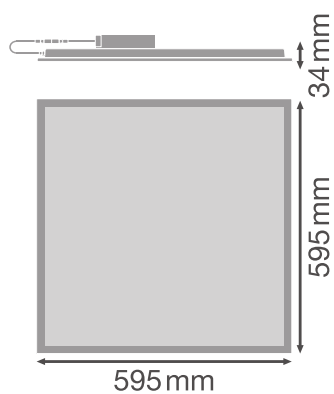

Product features

- Lifetime (L70/B50): up to 50,000 h (at 25 °C)
- Extruded aluminum frame
- Polystyrene diffuser

TECHNICAL DATA

Electrical data

Nominal wattage	36.00 W
Nominal voltage	220...240 V
Mains frequency	50...60 Hz
Nominal current	170 mA
Inrush current	10.4 A
Inrush current time T_{h50}	200 μ s
Max. no. of lum. on circuit break. B16 A	19
Max. no. of lum. on circuit break. C10 A	19
Max. no. of lum. on circuit break. C16 A	30
Power factor λ	> 0.90
Total harmonic distortion	< 15 %
Protection class	II
Operating mode	External LED driver

Photometrical data

Luminous flux	3600 lm
Luminous efficacy	100 lm/W
Color temperature	4000 K
Light color (designation)	Cool White
Color rendering index Ra	> 80
Standard deviation of color matching	5 sdc
Low flicker	Yes
Flickering metric (Pst LM)	-
Stroboscope effect metric (SVM)	-
Photobiological safety group acc. to EN62778	RG0
Beam angle	90 °
UGR	< 19

LDC typ cone

LDC typ polar

Dimensions & Weight

Length	595.00 mm
Width	595.00 mm
Height	35.00 mm
Product weight	1800.00 g

Materials & Colors

Product color	White
Housing color	White
Body material	Aluminum
Cover material	Polystyrene (PS)
Light emitting surface material	Polystyrene
Glow Wire Test according to IEC 60695-2-12	650 °C
Mercury content	0.0 mg

LOGISTICAL DATA

Product code	Packaging unit (Pieces/Unit)	Dimensions (length x width x height)	Gross weight	Volume
4058118142217	Shipping box 4	667 mm x 182 mm x 634 mm	10015.00 g	76.96 dm ³

The mentioned product code describes the smallest quantity unit which can be ordered. One shipping unit can contain one or more single products. When placing an order, for the quantity please enter single or multiples of a shipping unit.