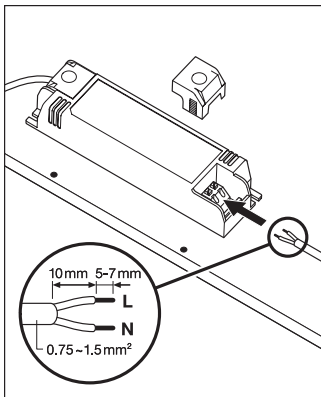

ADDITIONAL CATALOG INFORMATION

References / Links

- For Guarantee see www.ledvance.com/guarantee

DISCLAIMER

Subject to change without notice. Errors and omission excepted. Always make sure to use the most recent release.