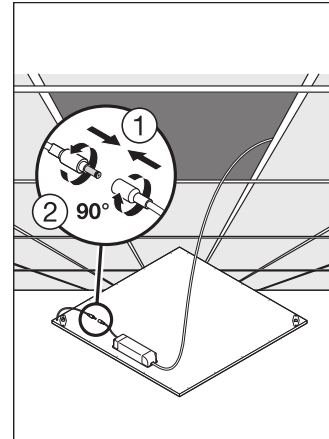

ADDITIONAL CATALOG INFORMATION

References / Links

- For Guarantee see www.ledvance.com/guarantee

DISCLAIMER

Subject to change without notice. Errors and omission excepted. Always make sure to use the most recent release.