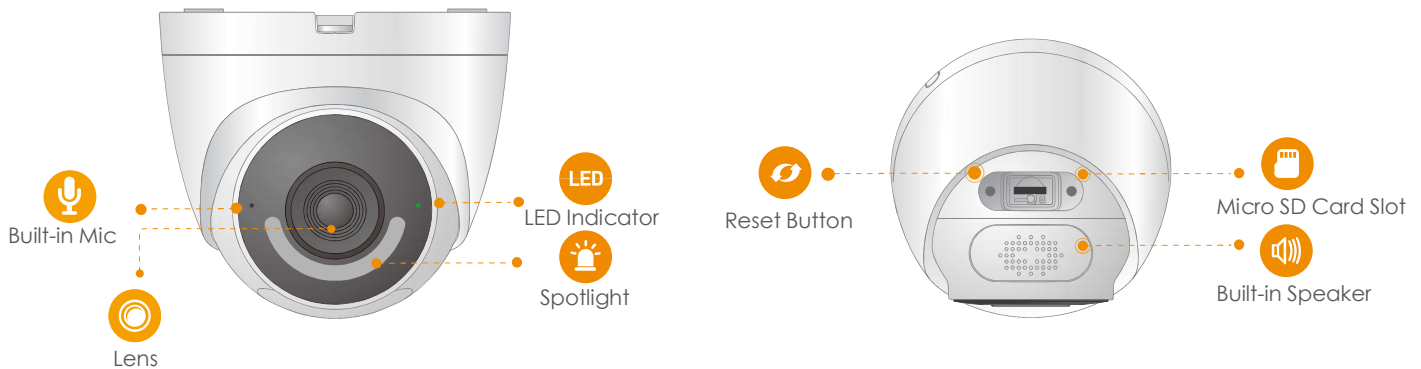

Specifications

Camera

1/2.7" 2 Megapixel Progressive CMOS
2MP(1920 x 1080)
Night Vision: 30m(98ft) Distance
2.8mm/3.6/6mm Fixed Lens
Field of View : 2.8mm: 114° (H), 59° (V), 135° (D)
                  3.6mm: 93° (H), 48° (V), 118° (D)
                  6mm: 55° (H), 31° (V), 62° (D)

Video & Audio

Video Compression : H.265/H.264
Up to 25/30fps Frame Rate
8 x Digital Zoom
Built-in Mic & Speaker, 110dB Siren
Built-in Spotlight

Notice Management

Motion Detection
Human Detection
Configurable Region

What's in the box

- 1x Camera
- 1x Quick Start Guide
- 1x Power Adapter
- 1x Mounting Plate
- 1x Screw Package
- 1x Installation Position Map
- 1x Waterproof Connector

Network

1x 100Mbps Ethernet Port
Wi-Fi:IEEE802.11b/g/n,100m Open Field
Dual Internal Antennas, 2 x 2 MIMO
Soft AP
CGI, ONVIF
imou App: iOS, Android

Auxiliary Interface

Micro SD Card Slot(up to 256GB)
Reset Button

General

DC 12V1A Power Supply
Power Consumption: ≤7W
Material: Metal + Plastic
Working Environment: -30° C~+60° C, Less Than 95%RH
IP67 Weatherproof
Dimensions: 109.9 × 109.9 × 102.2mm (4.3 × 4.3 × 4inch)
Weight: 352g (0.78 lb)
CE, FCC