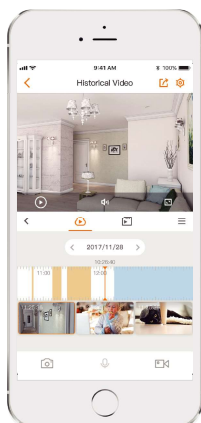

1080P FHD Video
See more than 720P

Active Deterrence
Scare away unwelcome visitors with built-in spotlight and 110dB security siren

H.265 Codec
Save more high-quality video in less space

Two-way Talk
Real-time communicate with people at the camera

Human Detection
Quickly detects human target and triggers alarms

IP67
Weatherproof for outdoor conditions

Wi-Fi Connection
IEEE802.11b/g/n(2.4GHz)

Micro SD Card Slot
Supports up to 256GB local storage

Cloud Service
Live video, storage, alarm alerts and more