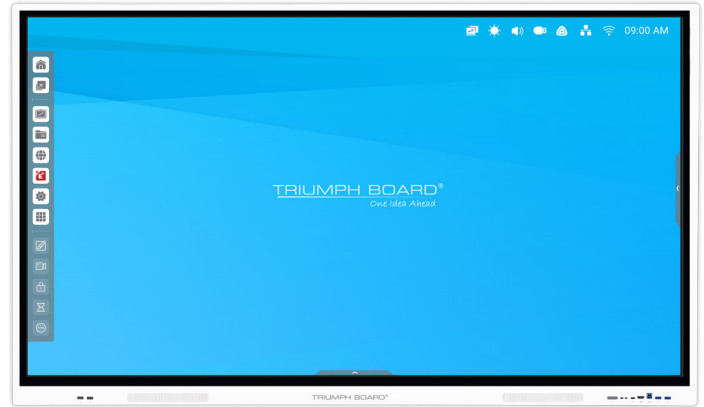

TRIUMPH BOARD

86" IFP

TECHNICAL SPECIFICATION

EAN: 8592580117220

Display

Diagonal Size:	2184 mm
Resolution:	UHD (3840 × 2160)
Screen Type:	Open Cell DLED Backlight
Aspect Ratio:	16:9
Display Area:	1895 (H) x 1066 (V) mm
Display Colors:	1.07 B (10 - bit)
Brightness:	400 cd/m2
Contrast:	1200:1 (4000:1 Dynamic)
Response Time:	8 ms
Refreshing Frequency:	60 Hz
View Angle:	178°/178° (H/V)
Life Time:	50 000 hrs (panel)
Service Time:	16/7