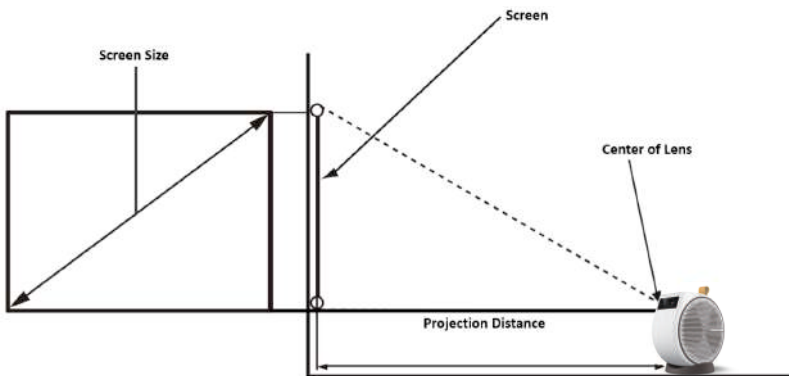

Input and Output Terminals

- 1 USB-A 2.0
- 2 HDMI 1.4b
- 3 USB-C
- 4 Audio output
- 5 DC input

- 6 Android TV Dongle

Dimensions

Distance Chart

Screen size			Projector distance (mm)	
Diagonal		W (mm)	H (mm)	Average
Inch	mm			
30	762	664	374	797
40	1,016	886	498	1,063
50	1,270	1,107	623	1,328
60	1,524	1,328	747	1,594
70	1,778	1,550	872	1,860
80	2,032	1,771	996	2,125
90	2,286	1,992	1,121	2,391
100	2,540	2,214	1,245	2,657
110	2,794	2,435	1,370	2,922
120	3,048	2,657	1,494	3,188