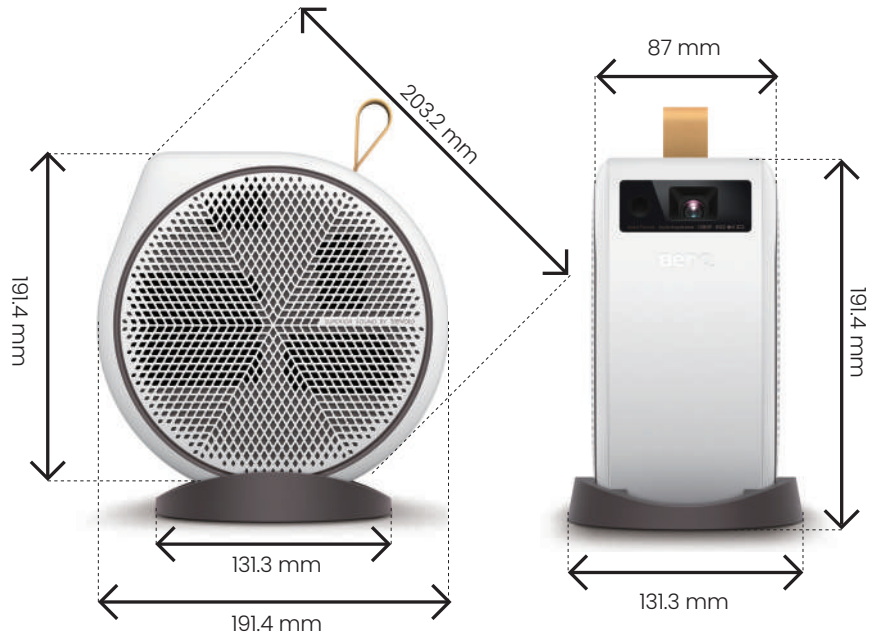

GV31

BenQ DLP Projector

Features

- 1080p Resolution & 300 ANSI Lumens Brightness
- 2.1 Channel Chamber Speakers (4W x 2 + 8W Woofer)
- Wireless speaker mode
- 135° Projection via Rotation on the Magnetic Base
- Auto Focus & Auto Vertical Keystone $\pm 40^\circ$
- Built-in ATV Dongle with official Netflix & preload wireless casting APP
- Wireless Projection Compatible with Chromecast, Airplay & Various Devices
- USB-C DP alt mode / PD input 15V-3A / 20V-2.25A to 3.25A; output 5V/2A, 9V/2A, 12V/1.5A, 15V/1.2A
- Battery life 180mins video playing 300mins music playing
- Drop Proof from a Height of 50cm

Input and Output Terminals

- 1 USB-A 2.0
- 2 HDMI 1.4b
- 3 USB-C
- 4 Audio output
- 5 DC input

- 6 Android TV Dongle

Dimensions

Distance Chart

Screen size			Projector distance (mm)	
Diagonal		W (mm)	H (mm)	Average
Inch	mm			
30	762	664	374	797
40	1,016	886	498	1,063
50	1,270	1,107	623	1,328
60	1,524	1,328	747	1,594
70	1,778	1,550	872	1,860
80	2,032	1,771	996	2,125
90	2,286	1,992	1,121	2,391
100	2,540	2,214	1,245	2,657
110	2,794	2,435	1,370	2,922
120	3,048	2,657	1,494	3,188