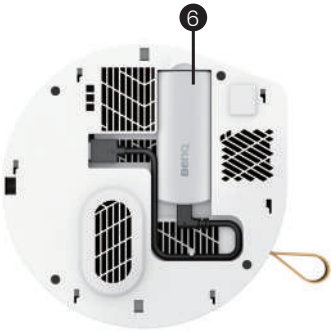

- 6 Android TV Dongle