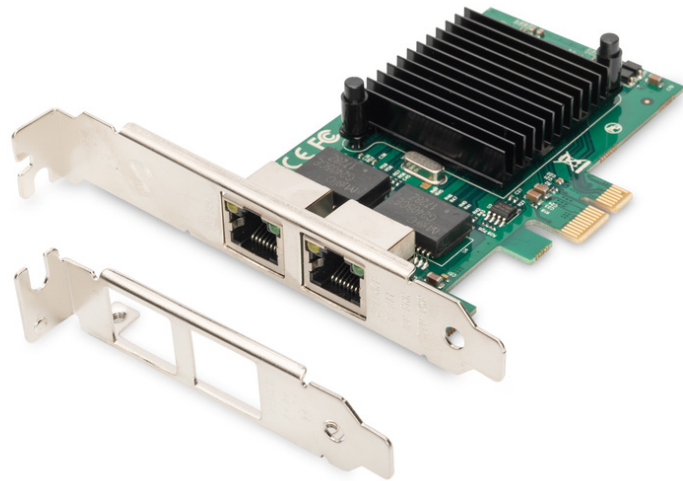

DIGITUS Gigabit Ethernet PCI Express Card, 2-port

DN-10132
EAN 4016032463139

Gigabit Ethernet PCI Express Card, 2-port 32-bit, low profile bracket, Intel chipset

The DIGITUS® PCI Express Dual Port Gigabit Network Card with integrated Intel chipset offers the option to make two Gigabit ports for a server or a workstation available via a single PCI slot. Each port is fully compatible in accordance with IEEE802.3/u/ab standards and offers a full Gigabit connection. In addition to supporting IPv4 and IPv6 protocols, the card also supports jumbo frames as well as layer 2 functions such as IEEE802.1q VLAN and IEEE802.3x flow control. Its versatile configuration options make the card perfect for using with virtual machines or to set up a router/firewall. The low-profile slot bracket included in delivery also offers the option of integrating the card into compact computer cases in which standard slot brackets cannot be used.

Expand your PC with PCIe slot by 2 Gigabit Ethernet ports with 1000 Mbit/s each

- Data transmission speed: 1 Gbps per port
- Connections: 2 x RJ45
- Chipset: Intel 82575EB (JL82575EB)
- PCIe slot: PCI Express X 1
- PCI Express channels: 1
- Additional low-profile slot, so that the card can be used in computers with little space
- Supports PCI bus power management interfaces rev 1.1 specifications