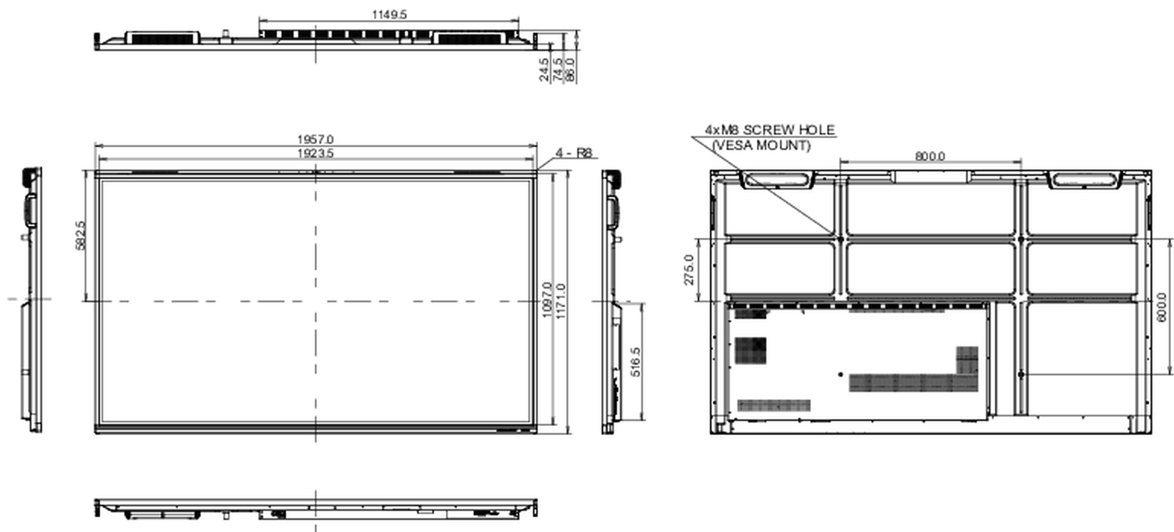

## 10 DIMENSIONS / WEIGHT

Product dimensions W x H x D	1957 x 1171 x 86mm
Box dimensions W x H x D	2110 x 1291 x 225mm
Weight (without box)	63.6kg
Weight (with box)	80.2kg
EAN code	4948570122042

All trademarks and registered trademarks acknowledged. E & O E. Specification subject to change without notice. All LCD's comply with ISO-9241-307:2008 in connection with pixel defects.