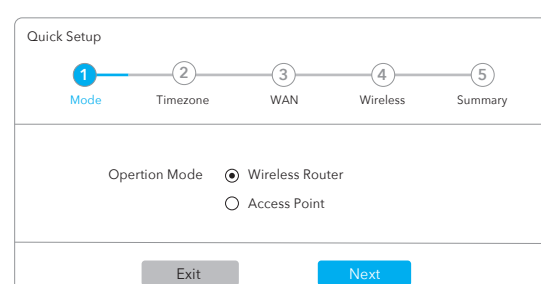

8 Then below window will pop up, please follow the step-by-step instructions to set up the internet connection.

Enjoy the internet!

Button Explanation

BUTTON	DESCRIPTION
RST/WPS	Press and hold for 1 second to enable the WPS function.
RST/WPS	Press and hold this button for about 6 seconds to reset the router to its factory default settings.

More Features

The Cudy router supports various features. You can log in to the router's web management page at <http://cudy.net/> to configure these functions. For instructions, please refer to the user guide at <http://www.cudy.com>

Support

For technical support, the user guide and more information, please visit: <http://www.cudy.com/support> support@cudy.com

Frequently Asked Questions (FAQ)

Q1: What can I do if the login window does not appear?

- **A1:** If the computer is set to a static IP address, change its settings to obtain an IP address and DNS server address automatically.
- **A2:** Verify that <http://cudy.net/> or 192.168.10.1 is correctly entered in the web browser.
- **A3:** Use another web browser and try again.
- **A4:** Reboot your router and try again.
- **A5:** Disable and then enable the network adapter being used.

Q2: What should I do if I can not find Wi-Fi signal?

A: Please make sure the router is connected, power and broadband interface has no loose. If everything is normal but still no signal, please try to use computer to set, or restore the router to factory settings. If after restoring factory settings but still no signal, you can restart the router, if it still doesn't work, maybe the router has fault.

Q3: How to Reset to factory defaults?

A: While the power is still on, keep pressing the RST/WPS button for 6 seconds, and wait for 1-2 minutes and it will restore to factory settings.

Q4: Why can't my phone enter the Setting Page of Router?

A: Please make sure your Phone is connected to the Cudy Router Wi-Fi (default name is printed on the bottom of router), and make sure you enter the right site in the browser. (Please follow instructions FAQ -> Q1)

Q5: Why can't I enter the Setting Page after restarting the Router?

A: After restarting the Router, maybe your phone connect automatically to other Wi-Fi, please make sure your phone is connected to Cudy Router Wi-Fi. (default name is printed on the bottom of router)

Deutsch

6 Schließen Sie Ihren Computer an den Router an (kabelgebunden oder kabellos).

Verdrahtet

Schalten Sie das WLAN Ihres Computers aus und verbinden Sie es über ein Ethernet-Kabel mit dem LAN-Anschluss des Routers.

Kabellos

Verbinden Sie Ihr Gerät über die SSID (Netzwerkname) und das Kennwort auf der Unterseite des Routers mit dem WLAN des Routers.