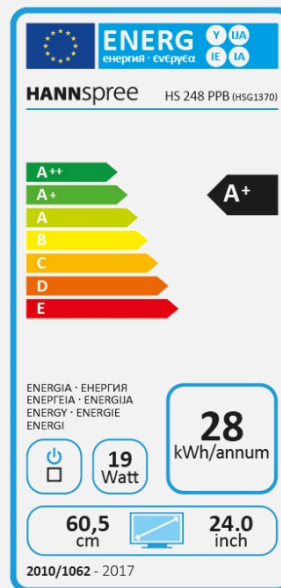

HS 248 PPB

23.8" / 60,45cm Diagonal
LED Backlight – Format 16:9

- 23.8" 16:9 LED Backlight Monitor
- 1920 x 1080 Resolution Full HD 1080P
- 178° / 178° Ultra Wide Viewing Angle
- Triple Input: DP + HDMI + VGA
- Super Slim Design and Thin Bezel
- Built-In Stereo Speakers
- Tilt and Wall-Mountable (VESA)
- Low Power Consumption & Multi-Video Modes
- ECO Friendly
- Flicker Free

23.8" / 60,45 cm

Part. No.: HS 248 PPB

SIZE, RESOLUTION

23.8"
16:9 Aspect Ratio

Full HD
1920 x 1080

CONNECTIVITY, SPEAKER

HDMI
Display Port
VGA

Built-In
Stereo Speaker

Display Size	60,45cm / 23.8" Diagonal
Panel Type	TFT – LED Backlight ADS-IPS-Type Panel (*)
Aspect Ratio	16:9
Resolution (H x V)	1920 x 1080 Full HD
Brightness	250cd/m ²
Contrast (Typ.)	1.000:1 (Typical)
Contrast (Active)	80.000.000:1 (Active)
Viewing Angle L/R; U/D	178° H – 178° V (CR >10)
Response Time	5 msec
Pixel Pitch	0,274 (H) x 0,274 (V) mm
Panel Surface	Anti-Glare
Display Colors	16.7M Colors
Horizontal Frequency	30 ~ 83 kHz
Vertical Frequency	56 ~ 75 Hz
Max Display Frequency	1920 x 1080 @ 60Hz
Input 1	D-Sub (VGA)
Input 2	HDMI
Input 3	Display Port 1.2
Buil-in Speakers	Yes, 1.5W x 2; Earphone Jack
Power Consumption	On: 16.9W; Stand-by: 0,35W; Off: 0,23W (TEC Total Energy Consumption. Related to EPA 7.1)
AC Power Range	AC 100 ~ 240 Volt; 50 ~ 60 Hz
Product Dimensions	540 x 183 x 408 mm (W x D x H)
Packing Dimensions	614 x 111 x 402 mm (W x D x H)
Net / Gross Weight	3.3 Kgs / 4.4 Kgs
Bezel & Color Plan	Bezel / Arm / Base / Rear Cover: Black texture

Supplier's Name	HANNspree
Model Name	HS248PPB
Energy Efficiency Class	A+
Screen Size (Centimetres)	60,45
Screen Size (Inches)	23,80
On mode power Consumption (W)	19
Annual Energy Consumption* (kWh)	28
Standby-mode Power Consumption (W)	0,35
Off-mode Power Consumption (W)	0,23
Screen Resolution	1920 x 1080