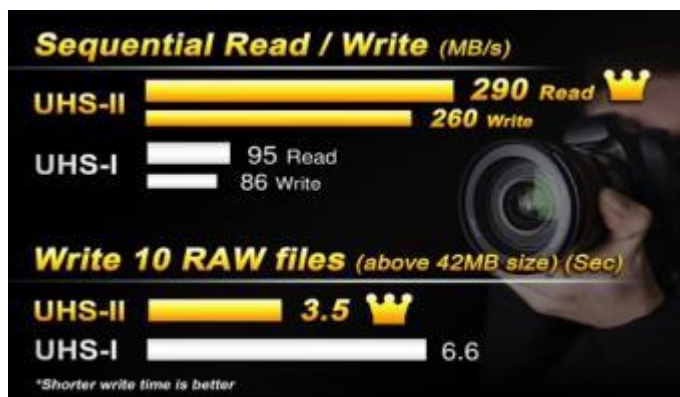

Premier ONE SDXC UHS-II Memory Card

Premier ONE SDXC UHS-II memory cards meet the latest standards, providing ultra-fast read up to 290MB per second, which is 3 times faster compared to UHS-I SD cards. Premier ONE SDXC UHS-II memory cards also support highest-level V90 video playback. Thanks to these remarkable improvements, they are perfect for high-end digital video recorders and cameras, enabling users to continuously photograph, record, and play Ultra HD 8K, 4K, and 3D/VR content. Backed by solid multi-point protection, Premier ONE SDXC UHS-II Class 10 (U3) memory cards are the most durable and reliable choice for professional photographers and enthusiasts in capturing every monumental moment!

UHS-II performance boost!

- High R/W speed: up to 290/260MB/s
- Write 10 RAW files in just 3.5 seconds

V90 video speed

- Supports Ultra HD 8K, 4K, 3D recording, VR, and 360 degree recording

High fidelity burst modes - no problem

High write speed up to 290MB/s – great for capturing and transferring images to and from pro cameras

Features

- UHS-II interface: R/W speed up to 290/260MB/s
- V90 video speed class – supports Ultra HD 8K, 4K, 3D, VR, and 360 degree video recording
- Available in 64GB, 128GB, and 256GB
- Write-in protection & ECC (Error Correcting Code)
- Rugged durability: waterproof, shockproof, anti-static, X-ray proof, and wide temperature support (-25°C to 85°C)
- Ideal for professional DSLR, Full HD/UHD 4K/8K camcorders and 3D camcorders for video recording and burst mode photography

Specifications

- Capacity: 64GB / 128GB / 256GB
- Standard: SD 4.0
- R/W performance:
 - up to 290/260MB/s (64GB/128GB)
 - up to 275/155MB/s (256GB)
- Speed Class: UHS-II U3 Class 10 / V90
- Dimensions (L x W x H): 24 x 32 x 2.1mm
- Weight: 2g
- Warranty: Lifetime