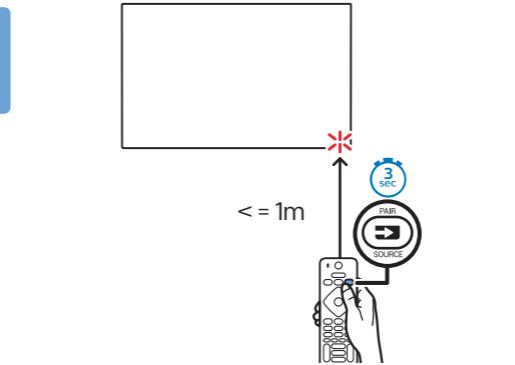

English
Български
Čeština
Hrvatski
Dansk
Deutsch
Ελληνικά
Eesti
Español

Read the safety instructions.
Прочетете инструкциите за безопасност.
Přečtěte si bezpečnostní pokyny.
Pročitajte sigurnosne upute.
Læs sikkerhedsforskrifterne.
Lesen Sie die Sicherheitshinweise.
Διαβάστε τις οδηγίες ασφαλείας.
Lugege ohutusõudeid.
Lea las instrucciones de seguridad.

Français
Italiano
Қазақша
Latviešu
Lietuvių
Magyar
Nederlands
Norsk
Polski

Lisez les consignes de sécurité.
Leggere le istruzioni di sicurezza.
Қорғаныстық нұсқаулар.
Izlasiet drošības norādījumus.
Izlasiet drošības saugos instrukcijas.
Olvassa el a biztonsági utasításokat.
Lees de veiligheidsvoorschriften.
Les sikkerhetsforskriftene.
Zapoznaj się z instrukcjami bezpieczeństwa.

Português
Română
Русский
Srpski
Slovenščina
Slovensky
Suomi
Svenska
தமிழ்

Leia as instruções de segurança.
Citiji instrucțiunile de siguranță.
Читайте инструкции по технике безопасности.
Pročitajte bezbednosna uputstva.
Prečitajte si bezpečnostné pokyny.
Lue turvaohjeet.
Läs säkerhetsinstruktionerna.
பிழைச்சான்றுகளைப் படிக்கவும்.

Türkçe
Українська
العربية
עברית

Güvenlik talimatlarını okuyun.
Читайте інструкції з техніки безпеки.
قراءة تعليمات السلامة.
קראו את הוראות הבטיחות.

www.philips.com/TVsupport