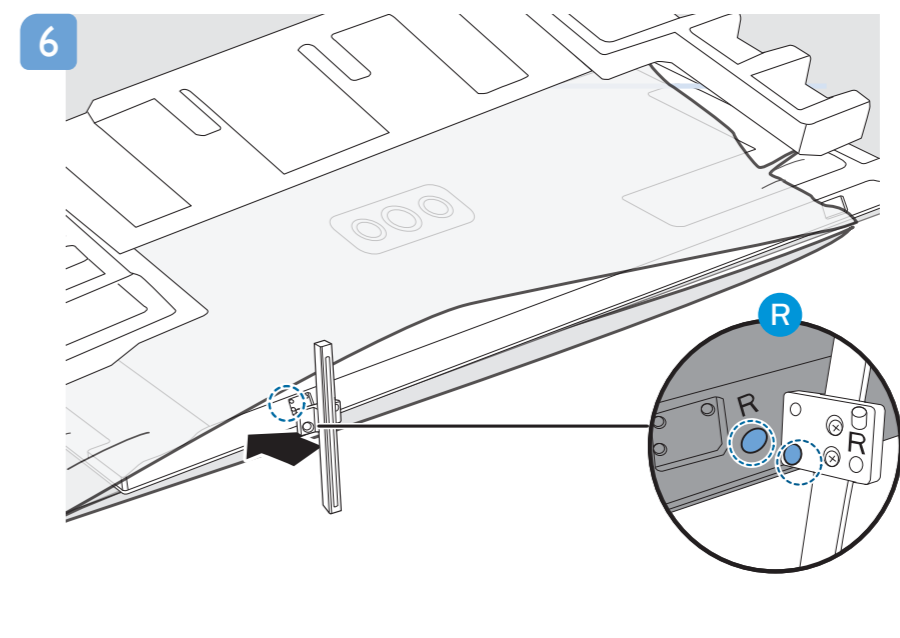

Register your product and get support at www.philips.com/TVsupport

Quick Start Guide

VESA (x, y)
65" 300x300mm M6 (L: 10 mm-15 mm)
164 cm

English
Български
Čeština
Hrvatski
Dansk
Deutsch
Ελληνικά
Eesti
Español