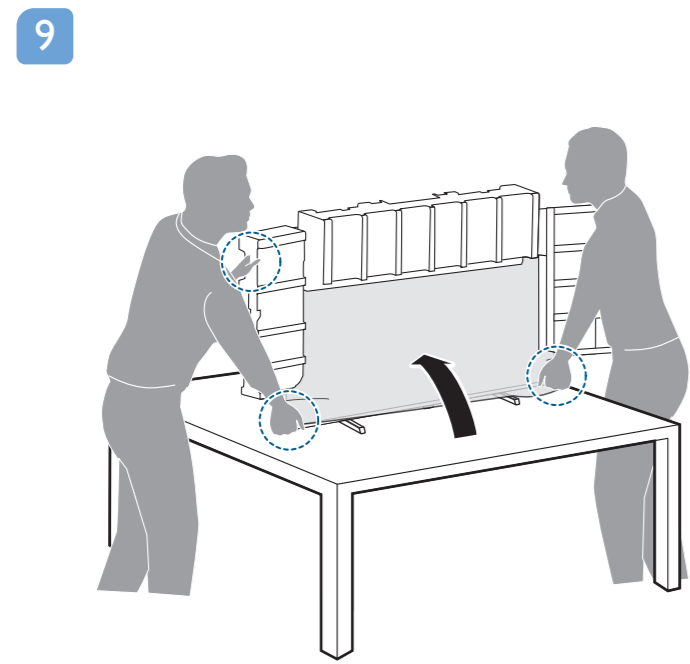

Register your product and get support at www.philips.com/TVsupport

Quick Start Guide

VESA (x, y)
65" 300x300mm M6 (L: 10 mm-15 mm)
164 cm

English
Български
Čeština
Hrvatski
Dansk
Deutsch
Ελληνικά
Eesti
Español