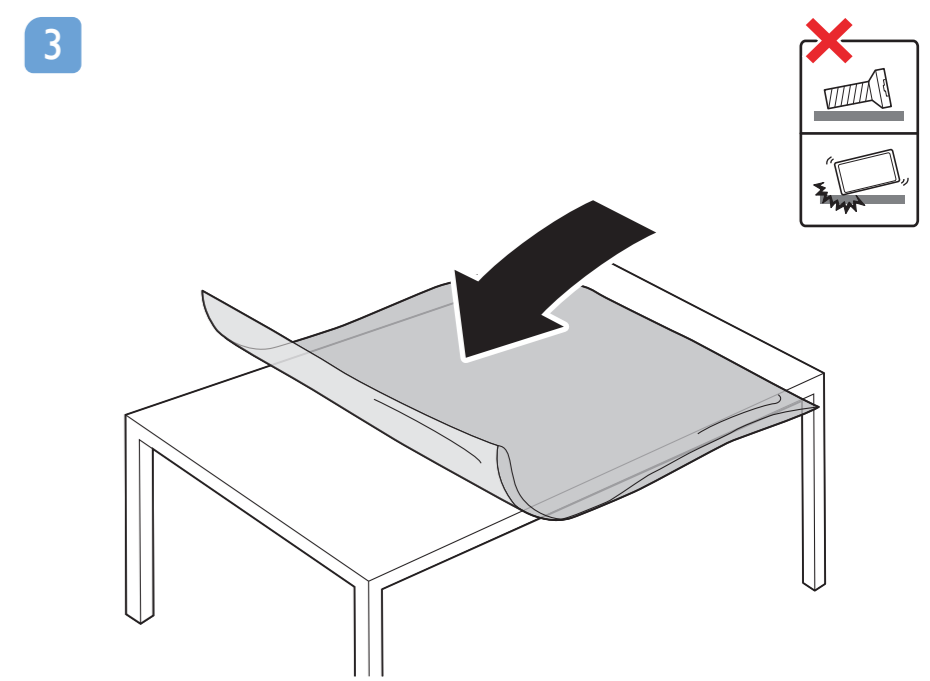

Register your product and get support at www.philips.com/TVsupport

Quick Start Guide

VESA (x, y)
65" 300x300mm M6 (L: 10 mm-15 mm)
164 cm

English
Български
Čeština
Hrvatski
Dansk
Deutsch
Ελληνικά
Eesti
Español