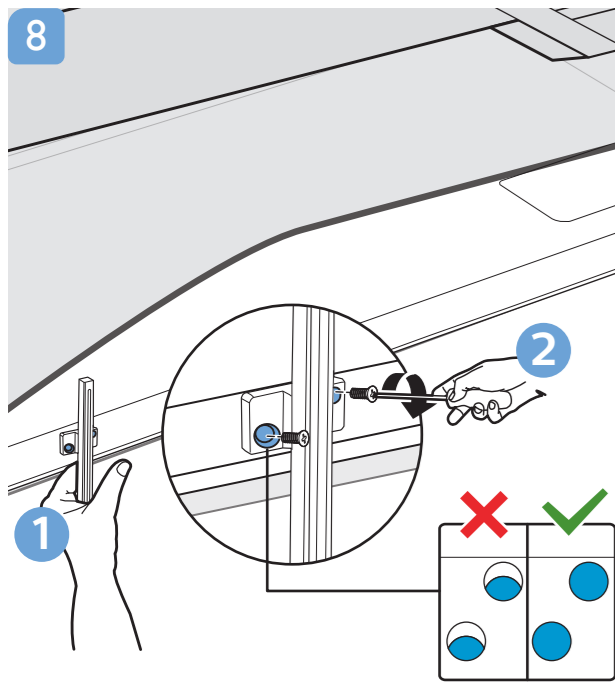

Register your product and get support at www.philips.com/TVsupport

Quick Start Guide

VESA (x, y)
65" 300x300mm M6 (L: 10 mm-15 mm)
164 cm

English
Български
Čeština
Hrvatski
Dansk
Deutsch
Ελληνικά
Eesti
Español