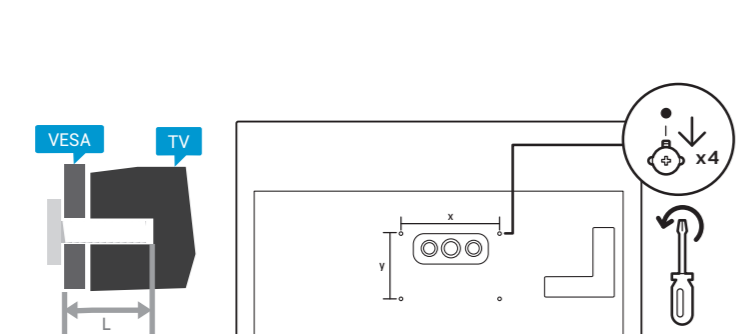

Register your product and get support at www.philips.com/TVsupport

Quick Start Guide

VESA (x, y)
65" 300x300mm M6 (L: 10 mm-15 mm)
164 cm

English
Български
Čeština
Hrvatski
Dansk
Deutsch
Ελληνικά
Eesti
Español