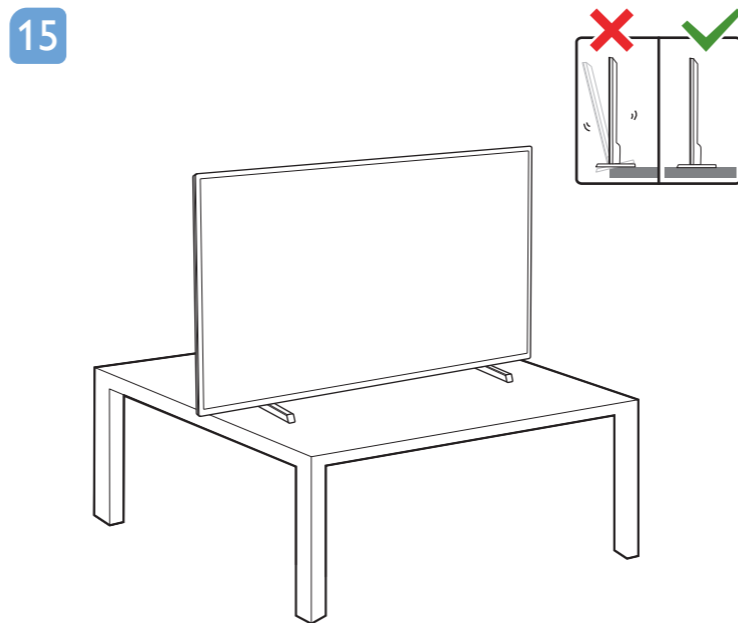

Register your product and get support at www.philips.com/TVsupport

Quick Start Guide

VESA (x, y)
65" 300x300mm M6 (L: 10 mm-15 mm)
164 cm

English
Български
Čeština
Hrvatski
Dansk
Deutsch
Ελληνικά
Eesti
Español