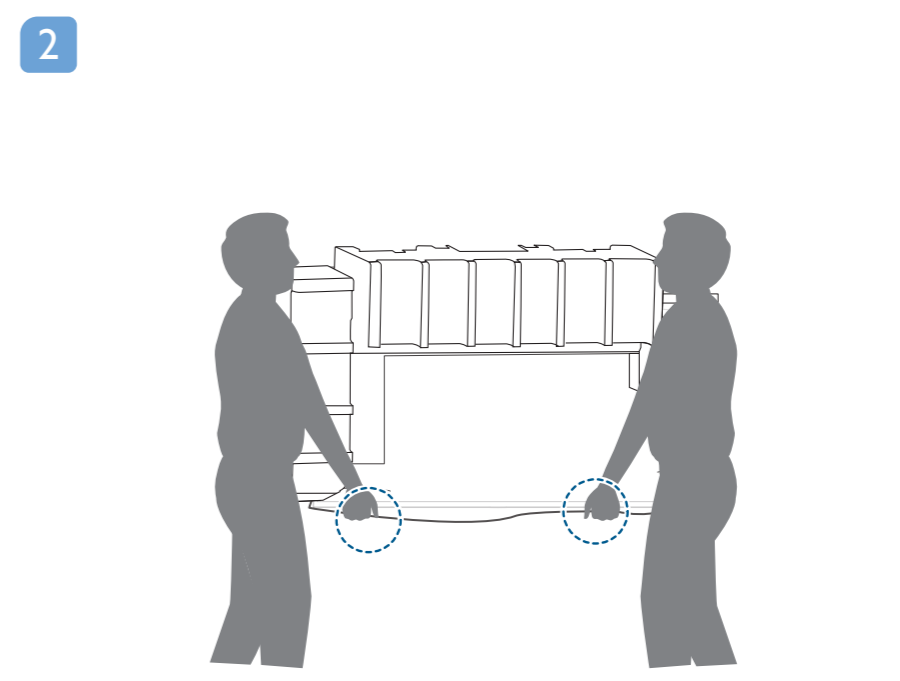

Register your product and get support at www.philips.com/TVsupport

Quick Start Guide

VESA (x, y)
65" 300x300mm M6 (L: 10 mm-15 mm)
164 cm

English
Български
Čeština
Hrvatski
Dansk
Deutsch
Ελληνικά
Eesti
Español