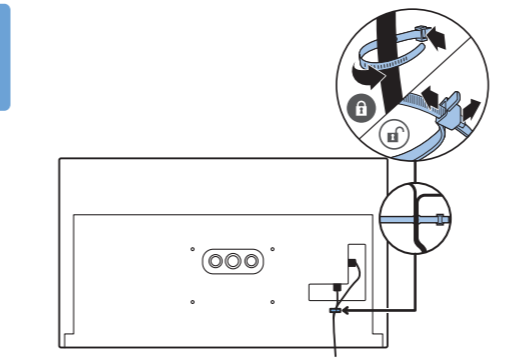

English
Български
Čeština
Hrvatski
Dansk
Deutsch
Ελληνικά
Eesti
Español

Read the safety instructions.
Прочетете инструкциите за безопасност.
Přečtěte si bezpečnostní pokyny.
Pročitajte sigurnosne upute.
Læs sikkerhedsforskrifterne.
Lesen Sie die Sicherheitshinweise.
Διαβάστε τις οδηγίες ασφαλείας.
Lugege ohutusõudeid.
Lea las instrucciones de seguridad.

Français
Italiano
Қазақша
Latviešu
Lietuvių
Magyar
Nederlands
Norsk
Polski

Lisez les consignes de sécurité.
Leggere le istruzioni di sicurezza.
Қорғаныстық нұсқаулар.
Izlasiet drošības norādījumus.
Izlasiet drošības saugos instrukcijas.
Olvassa el a biztonsági utasításokat.
Lees de veiligheidsvoorschriften.
Les sikkerhetsforskriftene.
Zapoznaj się z instrukcjami bezpieczeństwa.

Português
Română
Русский
Srpski
Slovenščina
Slovensky
Suomi
Svenska
தமிழ்

Leia as instruções de segurança.
Citiji instrucțiunile de siguranță.
Читайте инструкции по технике безопасности.
Pročitajte bezbednosna uputstva.
Prečitajte si bezpečnostné pokyny.
Lue turvaohjeet.
Läs säkerhetsinstruktionerna.
பிழைச்சான்றுகளைப் படிக்கவும்.

Türkçe
Українська
العربية
עברית

Güvenlik talimatlarını okuyun.
Читайте інструкції з техніки безпеки.
قراءة تعليمات السلامة.
קראו את הוראות הבטיחות.

www.philips.com/TVsupport