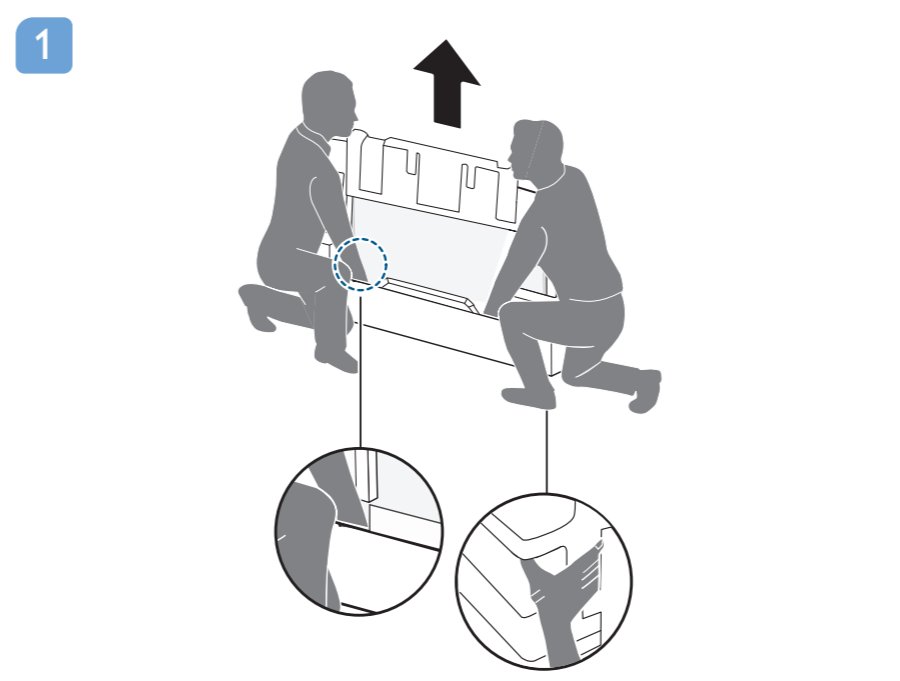

Register your product and get support at www.philips.com/TVsupport

Quick Start Guide

VESA (x, y)
65" 300x300mm M6 (L: 10 mm-15 mm)
164 cm

English
Български
Čeština
Hrvatski
Dansk
Deutsch
Ελληνικά
Eesti
Español