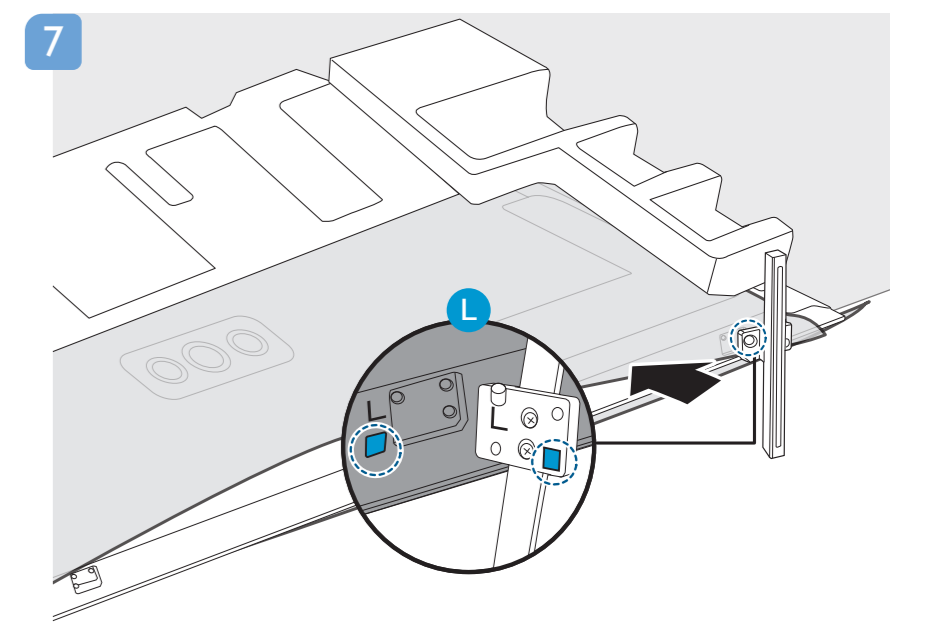

Register your product and get support at www.philips.com/TVsupport

Quick Start Guide

VESA (x, y)
65" 300x300mm M6 (L: 10 mm-15 mm)
164 cm

English
Български
Čeština
Hrvatski
Dansk
Deutsch
Ελληνικά
Eesti
Español