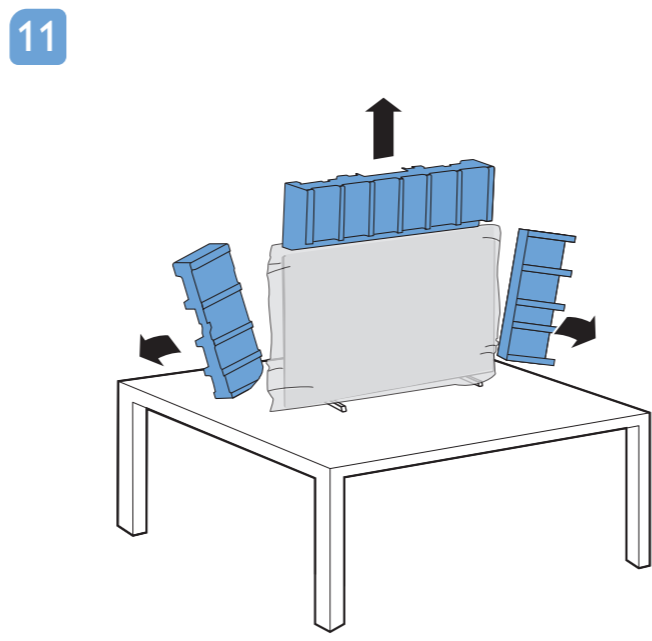

Register your product and get support at www.philips.com/TVsupport

Quick Start Guide

VESA (x, y)
65" 300x300mm M6 (L: 10 mm-15 mm)
164 cm

English
Български
Čeština
Hrvatski
Dansk
Deutsch
Ελληνικά
Eesti
Español