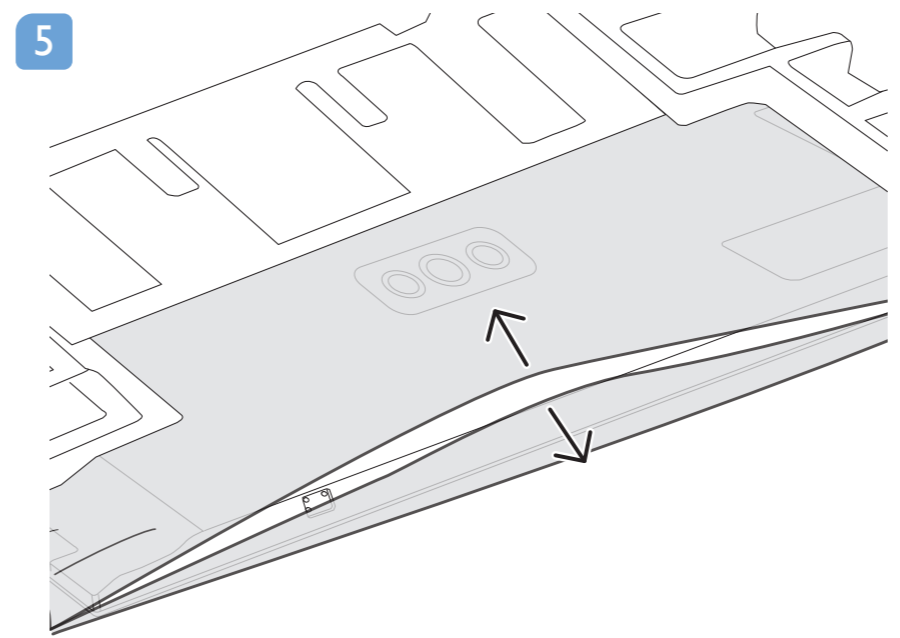

Register your product and get support at www.philips.com/TVsupport

Quick Start Guide

VESA (x, y)
65" 300x300mm M6 (L: 10 mm-15 mm)
164 cm

English
Български
Čeština
Hrvatski
Dansk
Deutsch
Ελληνικά
Eesti
Español