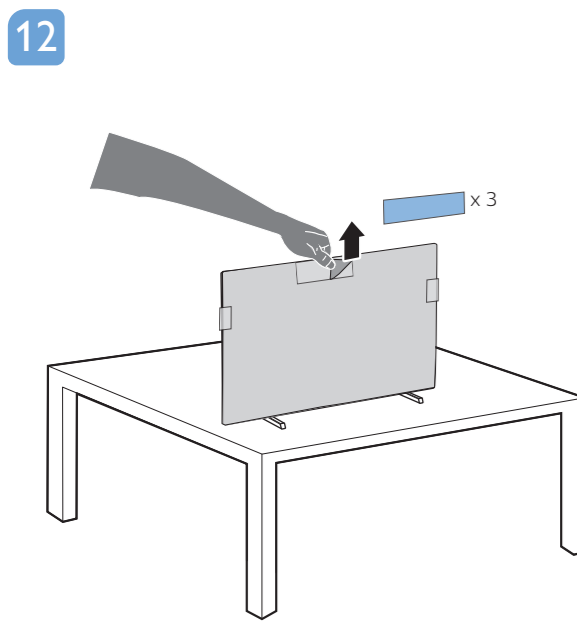

Register your product and get support at www.philips.com/TVsupport

Quick Start Guide

VESA (x, y)
65" 300x300mm M6 (L: 10 mm-15 mm)
164 cm

English
Български
Čeština
Hrvatski
Dansk
Deutsch
Ελληνικά
Eesti
Español