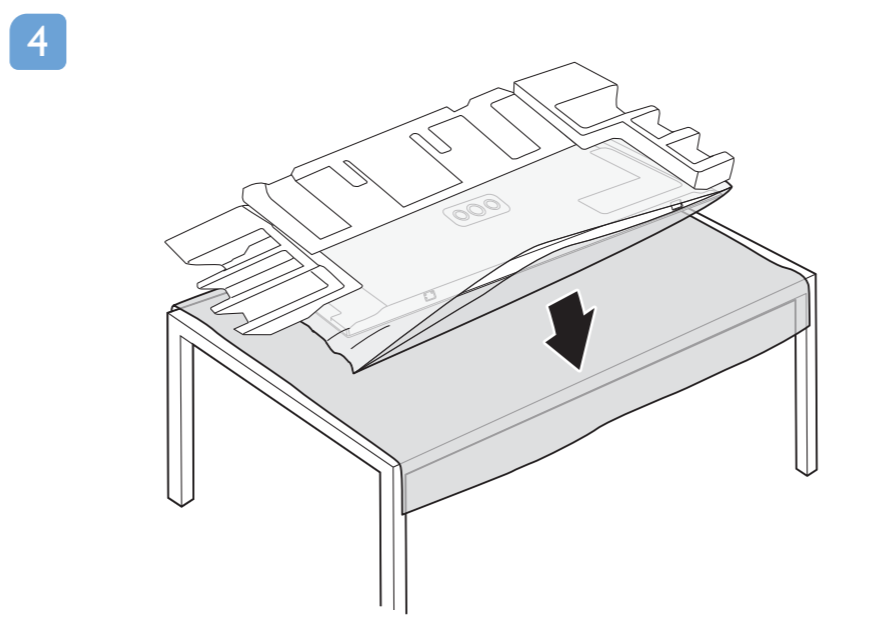

Register your product and get support at www.philips.com/TVsupport

Quick Start Guide

VESA (x, y)
65" 300x300mm M6 (L: 10 mm-15 mm)
164 cm

English
Български
Čeština
Hrvatski
Dansk
Deutsch
Ελληνικά
Eesti
Español