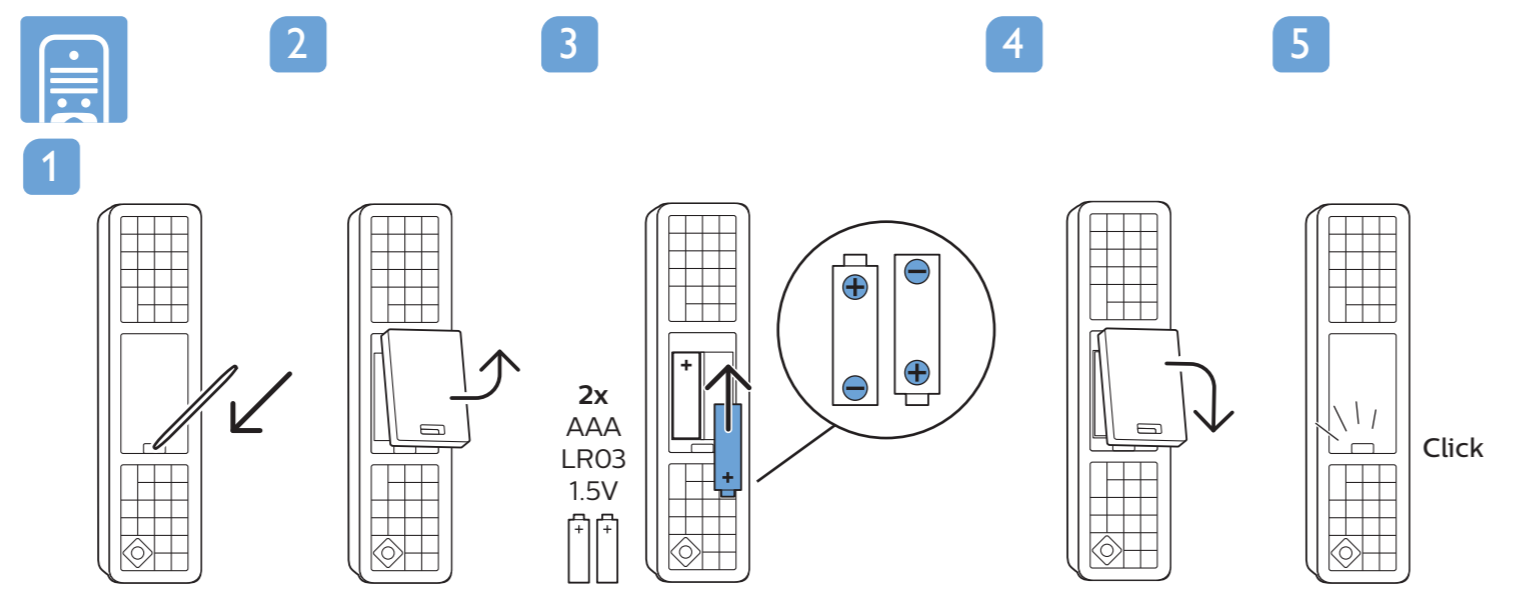

Register your product and get support at www.philips.com/TVsupport

Quick Start Guide

VESA (x, y)
65" 300x300mm M6 (L: 10 mm-15 mm)
164 cm

English
Български
Čeština
Hrvatski
Dansk
Deutsch
Ελληνικά
Eesti
Español