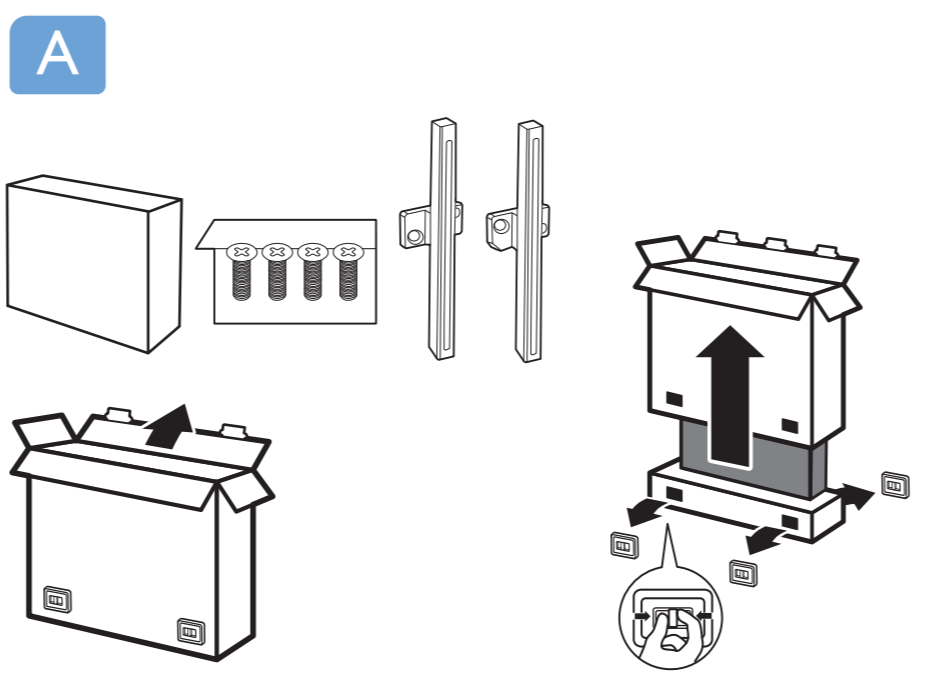

Register your product and get support at www.philips.com/TVsupport

Quick Start Guide

VESA (x, y)
65" 300x300mm M6 (L: 10 mm-15 mm)
164 cm

English
Български
Čeština
Hrvatski
Dansk
Deutsch
Ελληνικά
Eesti
Español