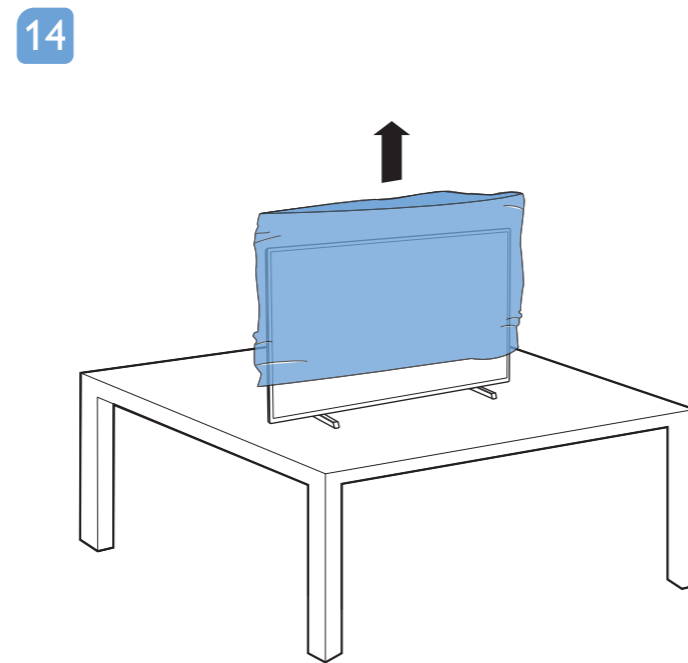

Register your product and get support at www.philips.com/TVsupport

Quick Start Guide

VESA (x, y)
65" 300x300mm M6 (L: 10 mm-15 mm)
164 cm

English
Български
Čeština
Hrvatski
Dansk
Deutsch
Ελληνικά
Eesti
Español