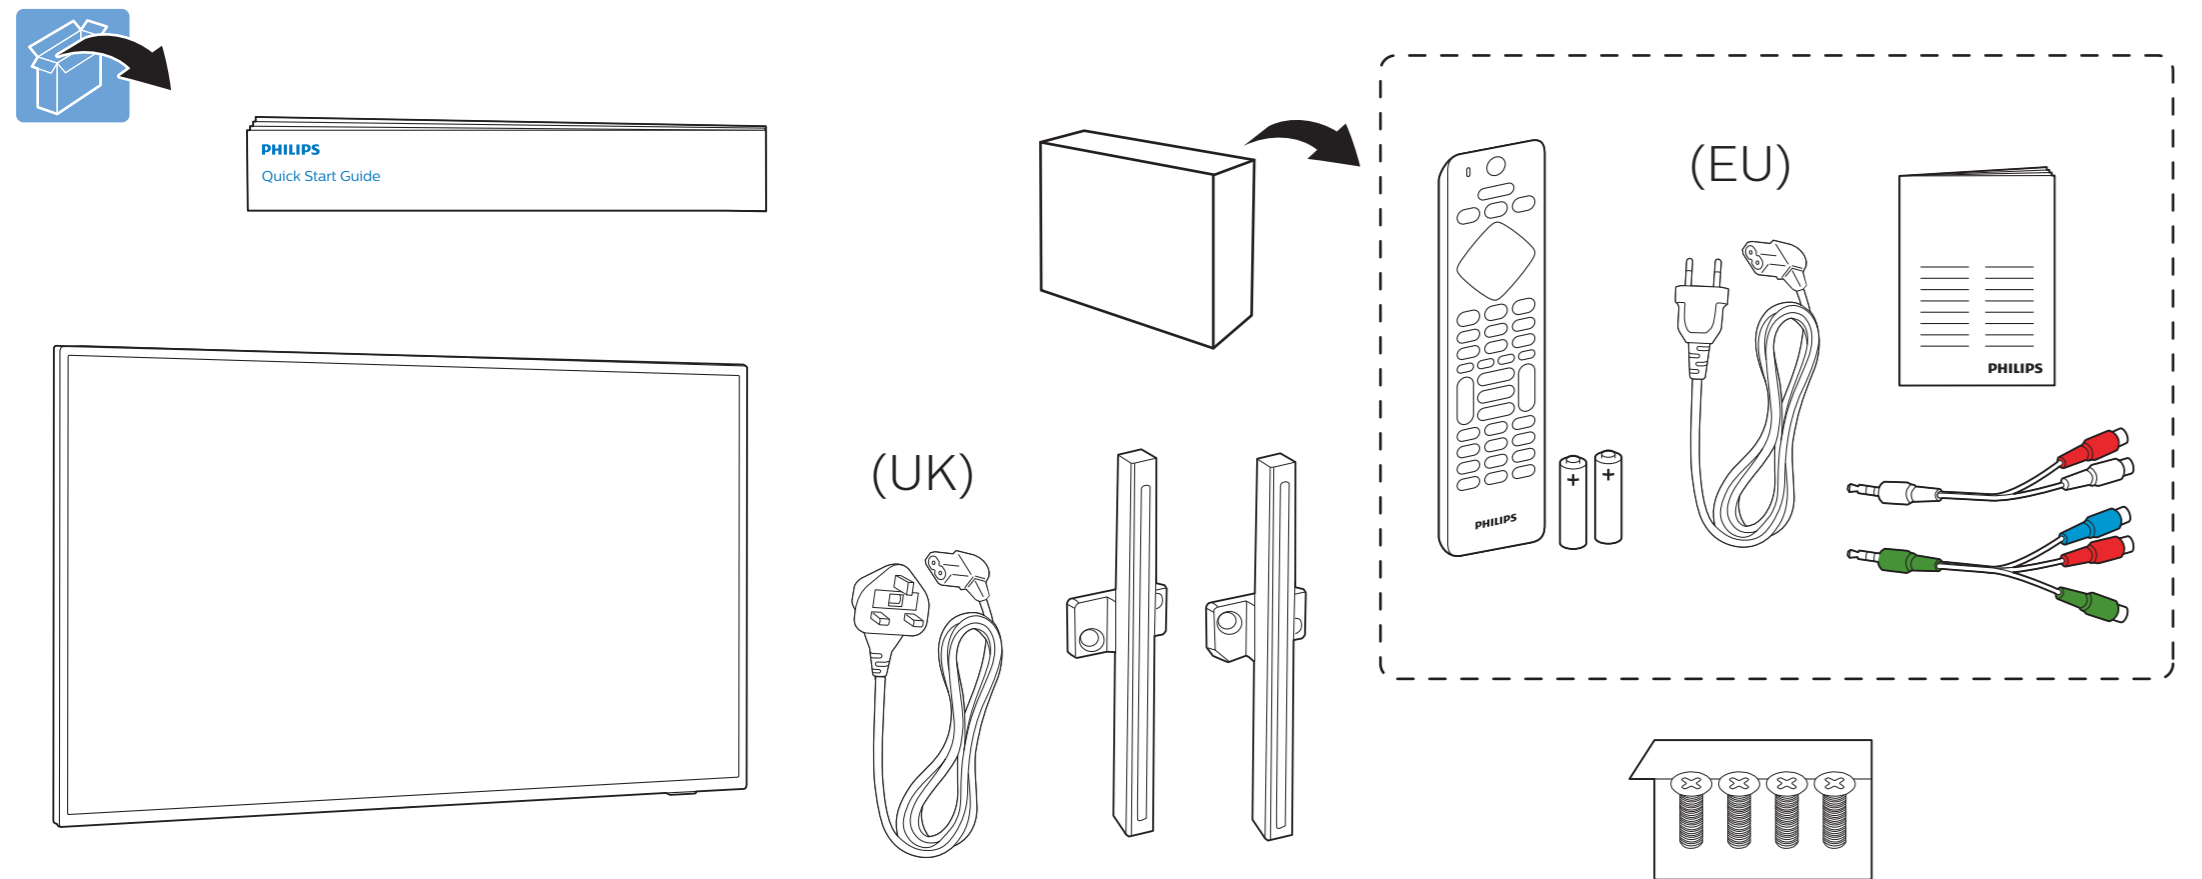

Register your product and get support at www.philips.com/TVsupport

Quick Start Guide

VESA (x, y)
65" 300x300mm M6 (L: 10 mm-15 mm)
164 cm

English
Български
Čeština
Hrvatski
Dansk
Deutsch
Ελληνικά
Eesti
Español