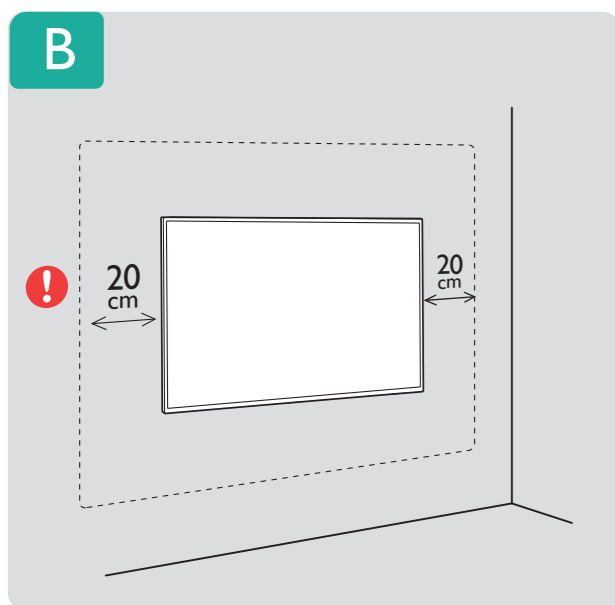

Register your product and get support at www.philips.com/TVsupport

Quick Start Guide

VESA (x, y)
65" 300x300mm M6 (L: 10 mm-15 mm)
164 cm

English
Български
Čeština
Hrvatski
Dansk
Deutsch
Ελληνικά
Eesti
Español