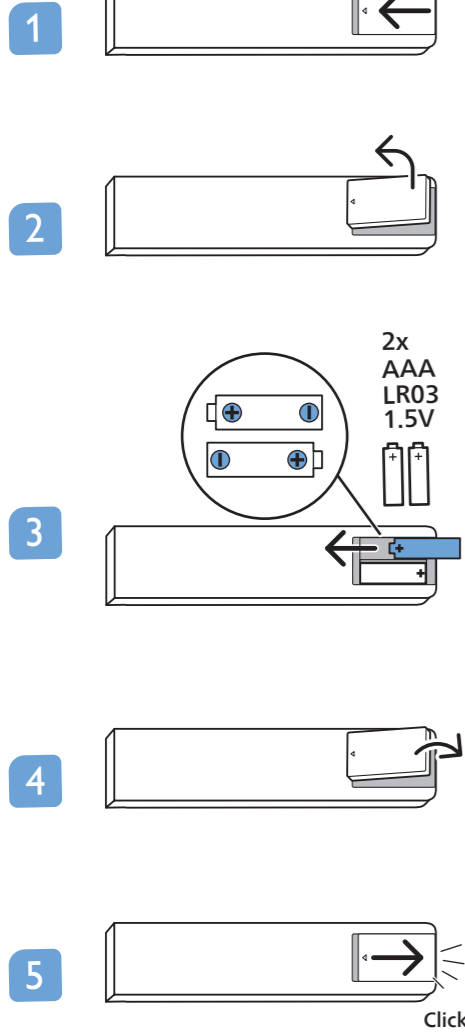

English Read the safety instructions.
Български Прочетете инструкциите за безопасност.
Čeština Přečtěte si bezpečnostní pokyny.
Hrvatski Pročitajte sigurnosne upute.
Dansk Læs sikkerhedsforskrifterne.
Deutsch Lesen Sie die Sicherheitshinweise.
Ελληνικά Διαβάστε τις οδηγίες ασφαλείας.
Eesti Lugege ohutusnõudeid.
Español Lea las instrucciones de seguridad.

Français Lisez les consignes de sécurité.
Italiano Leggere le istruzioni di sicurezza.
Қазақша Қорғаныстық нұсқаулар.
Latviešu Izlasiet drošības norādījumus.
Lietuvių Perskaitykite saugos instrukcijas.
Magyar Olvassa el a biztonságási utasításokat.
Nederlands Lees de veiligheidsvoorschriften.
Norsk Les sikkerhetsforskriftene.
Polski Zapoznaj się z instrukcjami bezpieczeństwa.

Português Leia as instruções de segurança.
Română Citiți instrucțiunile de siguranță.
Русский Читайте инструкции по технике безопасности.
Srpski Pročitajte bezbednosna uputstva.
Slovenščina Preberite varnostna navodila.
Slovenský Prečítajte si bezpečnostné pokyny.
Suomi Lue turvaohjeet.
Svenska Läs säkerhetsinstruktionerna.
ภาษาไทย โปรดอ่านคำแนะนำด้านความปลอดภัย

Türkçe Güvenlik talimatlarını okuyun.
Українська Читайте інструкції з техніки безпеки.
العربية قراءة تعليمات السلامة.
עברית קראו את הוראות הבטיחות

Register your product and get support at www.philips.com/TVsupport

RC Instructions

TV software upgrade for Smart TV- (From Internet)