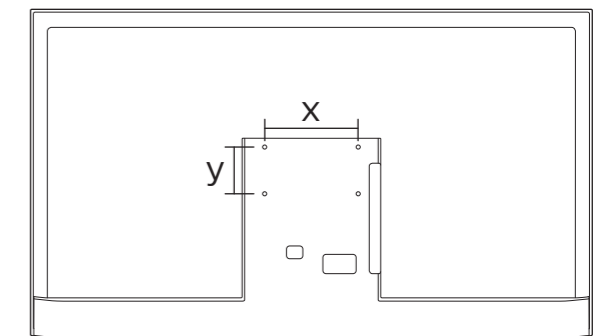

R + L

43"/50"/55"

3

B

VESA (x, y)

43" 200x100mm M6 (L: 8mm~11mm) 108 cm

50" 200x100mm M6 (L: 8mm~11mm) 126 cm

55" 200x100mm M6 (L: 8mm~11mm) 139 cm