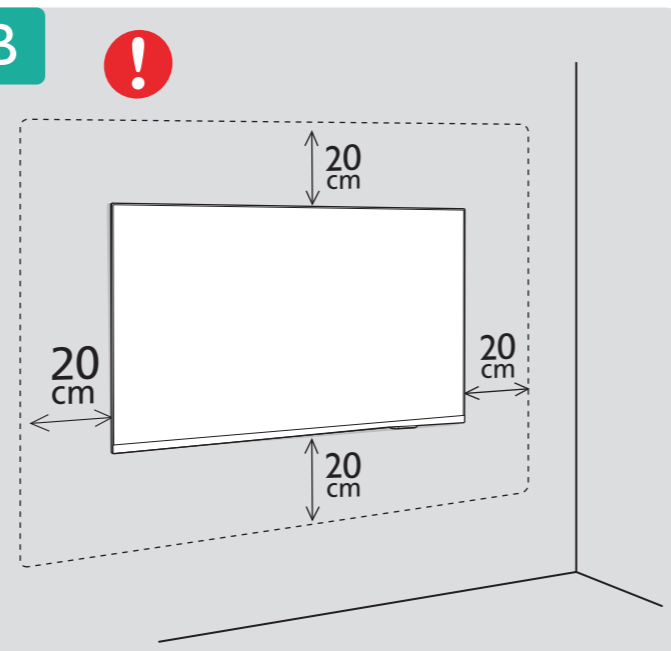

### Quick Start Guide

7607 / 7657 series

43"/50"/55"

• 43"/50"/55" : x4

A

43"/50"/55"

1

2

R + L

43"/50"/55"

3

B

VESA (x, y)

43" 200x100mm M6 (L: 8mm~11mm) 108 cm

50" 200x100mm M6 (L: 8mm~11mm) 126 cm

55" 200x100mm M6 (L: 8mm~11mm) 139 cm