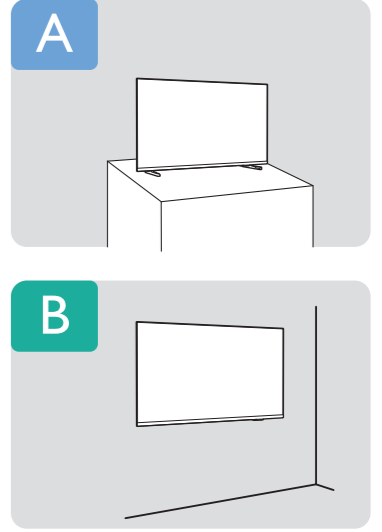

PHILIPS

Television

Quick Start Guide

7607 / 7657 series

43"/50"/55"

• 43"/50"/55" : x4

A

43"/50"/55"

1

2

R + L

43"/50"/55"

3

B

VESA (x, y)

43" 200x100mm M6 (L: 8mm~11mm) 108 cm

50" 200x100mm M6 (L: 8mm~11mm) 126 cm

55" 200x100mm M6 (L: 8mm~11mm) 139 cm