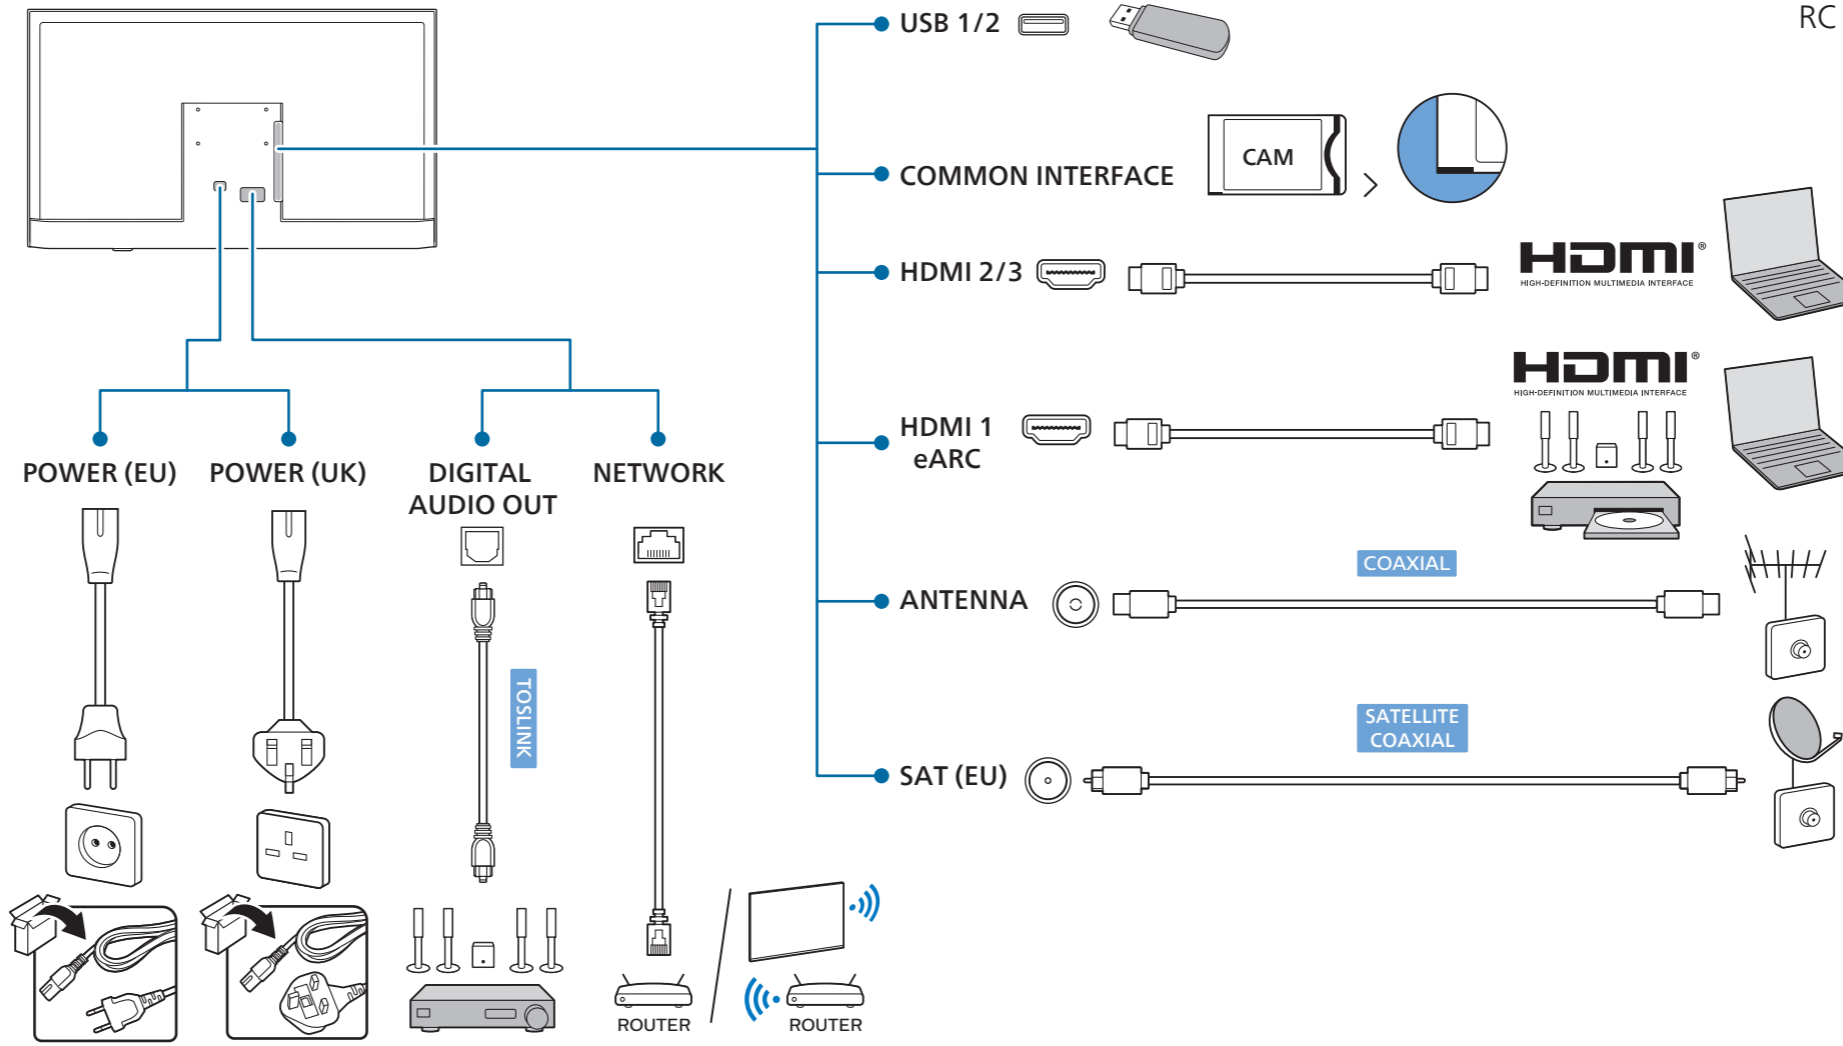

English Read the safety instructions.
Български Прочетете инструкциите за безопасност.
Čeština Přečtěte si bezpečnostní pokyny.
Hrvatski Pročitajte sigurnosne upute.
Dansk Læs sikkerhedsforskrifterne.
Deutsch Lesen Sie die Sicherheitshinweise.
Ελληνικά Διαβάστε τις οδηγίες ασφαλείας.
Eesti Lugege ohutusnõudeid.
Español Lea las instrucciones de seguridad.

Français Lisez les consignes de sécurité.
Italiano Leggere le istruzioni di sicurezza.
Қазақша Қорғаныстық нұсқаулар.
Latviešu Izlasiet drošības norādījumus.
Lietuvių Perskaitykite saugos instrukcijas.
Magyar Olvassa el a biztonságási utasításokat.
Nederlands Lees de veiligheidsvoorschriften.
Norsk Les sikkerhetsforskriftene.
Polski Zapoznaj się z instrukcjami bezpieczeństwa.

Português Leia as instruções de segurança.
Română Citiți instrucțiunile de siguranță.
Русский Читайте инструкции по технике безопасности.
Srpski Pročitajte bezbednosna uputstva.
Slovenščina Preberite varnostna navodila.
Slovenský Prečítajte si bezpečnostné pokyny.
Suomi Lue turvaohjeet.
Svenska Läs säkerhetsinstruktionerna.
ภาษาไทย โปรดอ่านคำแนะนำด้านความปลอดภัย

Türkçe Güvenlik talimatlarını okuyun.
Українська Читайте інструкції з техніки безпеки.
العربية قراءة تعليمات السلامة.
עברית קראו את הוראות הבטיחות

Register your product and get support at www.philips.com/TVsupport

RC Instructions

TV software upgrade for Smart TV- (From Internet)