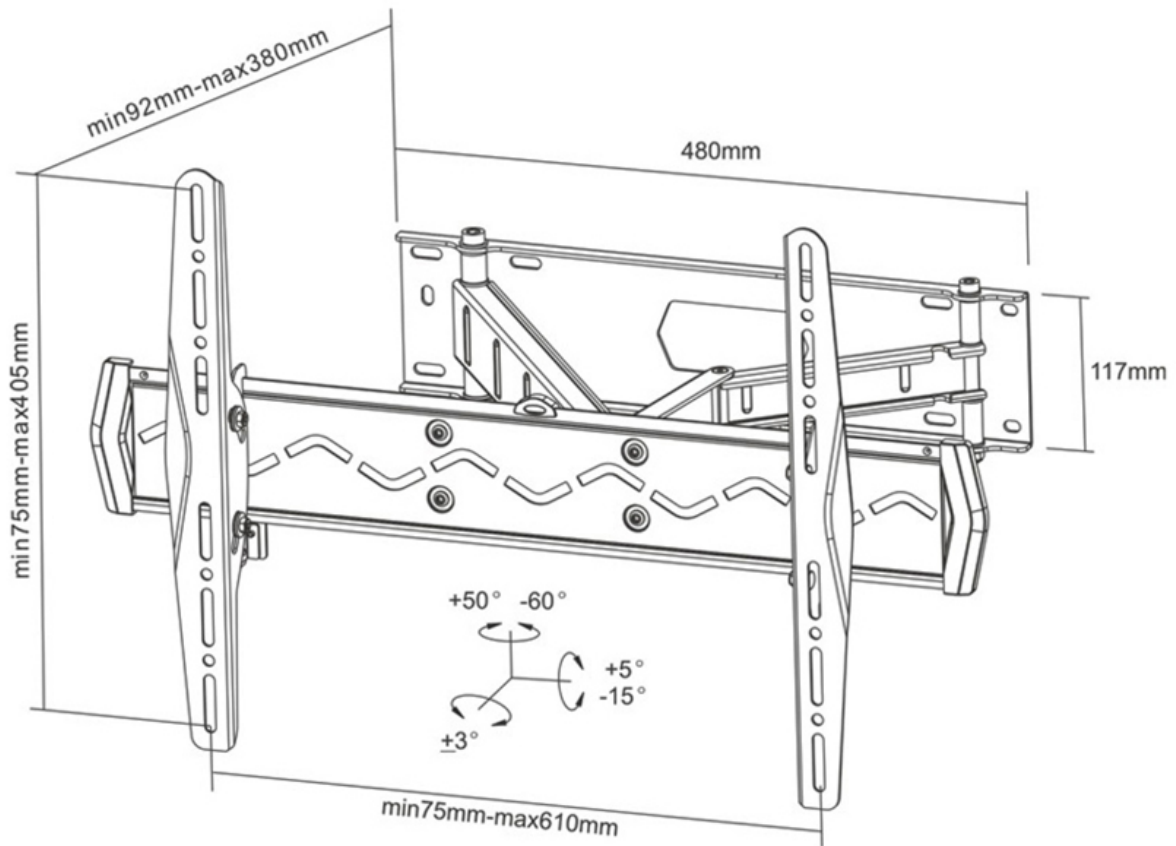

LED-W560

NEOMOUNTS TV WALL MOUNT

Neomounts