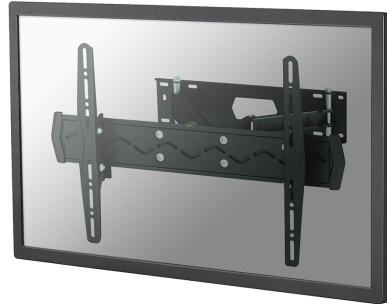

LED-W560

SPECIFICATIONS

GENERAL

Min. screen size*	32 inch
Max. screen size*	75 inch
Max. weight	50 kg (per screen)
Screens	1
VESA minimum	75x75 mm
VESA maximum	600x400 mm
Distance to wall	9-38 cm

FUNCTIONALITY

Type	Full motion
	Tilt
	Swivel
Tilt (degrees)	20°
Swivel (degrees)	110°
Rotate (degrees)	6°
Adjustment type	None

INFORMATION

Color	Black
Main material	Steel
Warranty	5 year
EAN code	8717371443009

*Please note: The inch sizes stated are just an indication, combined with the weight and VESA sizes. The maximum weight and VESA size are absolute restrictions for the products and should not be exceeded.

NEOMOUNTS TV WALL MOUNT

Neomounts