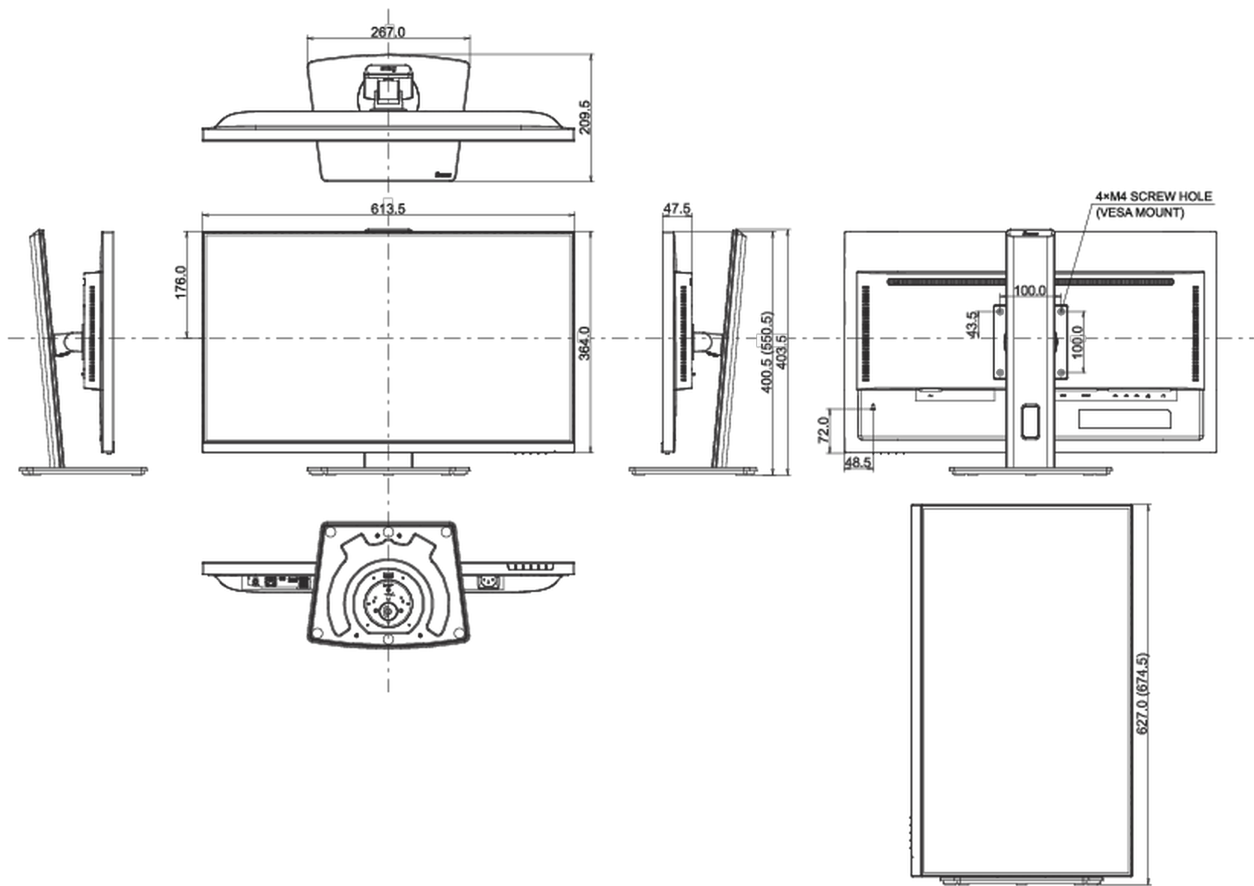

04 MECHANICAL

Display position adjustments	height, swivel, tilt, pivot (rotation both sides)
------------------------------	---

Height adjustment	150mm
Rotation (PIVOT function)	90°
Swivel stand	90°; 45° left; 45° right
Tilt angle	23° up; 5° down
VESA mounting	100 x 100mm
Cable management system	yes

05 ACCESSORIES INCLUDED

Cables	power, HDMI, DP, USB-C
Other	quick start guide, safety guide

06 POWER MANAGEMENT

Power supply unit	internal
Power supply	AC 100 - 240V, 50/60Hz
Power usage	26W typical, 0.5W stand by, 0.3W off mode

08 DIMENSIONS / WEIGHT

Product dimensions W x H x D	613.5 x 400.5 (550.5) x 209.5mm
Box dimensions W x H x D	679 x 427 x 130mm
Weight (without box)	6.1kg
Weight (with box)	8.7kg
EAN code	4948570124329

All trademarks and registered trademarks acknowledged. E & O E. Specification subject to change without notice. All LCD's comply with ISO-9241-307:2008 in connection with pixel defects.