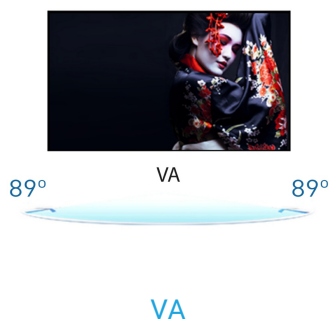

VA

VA panel technology offers higher contrast, darker blacks and much better viewing angles than standard TN technology. The screen will look good no matter what angle you look at it.

A 100Hz refresh rate translates into increased smoothness of the image. This means that flickering is reduced and therefore eye fatigue is also less noticeable. The increased frequency also means smoother transitions between contrasting colours, smoother motion scenes in both movies and gaming, and even reduced mouse cursor flickering.