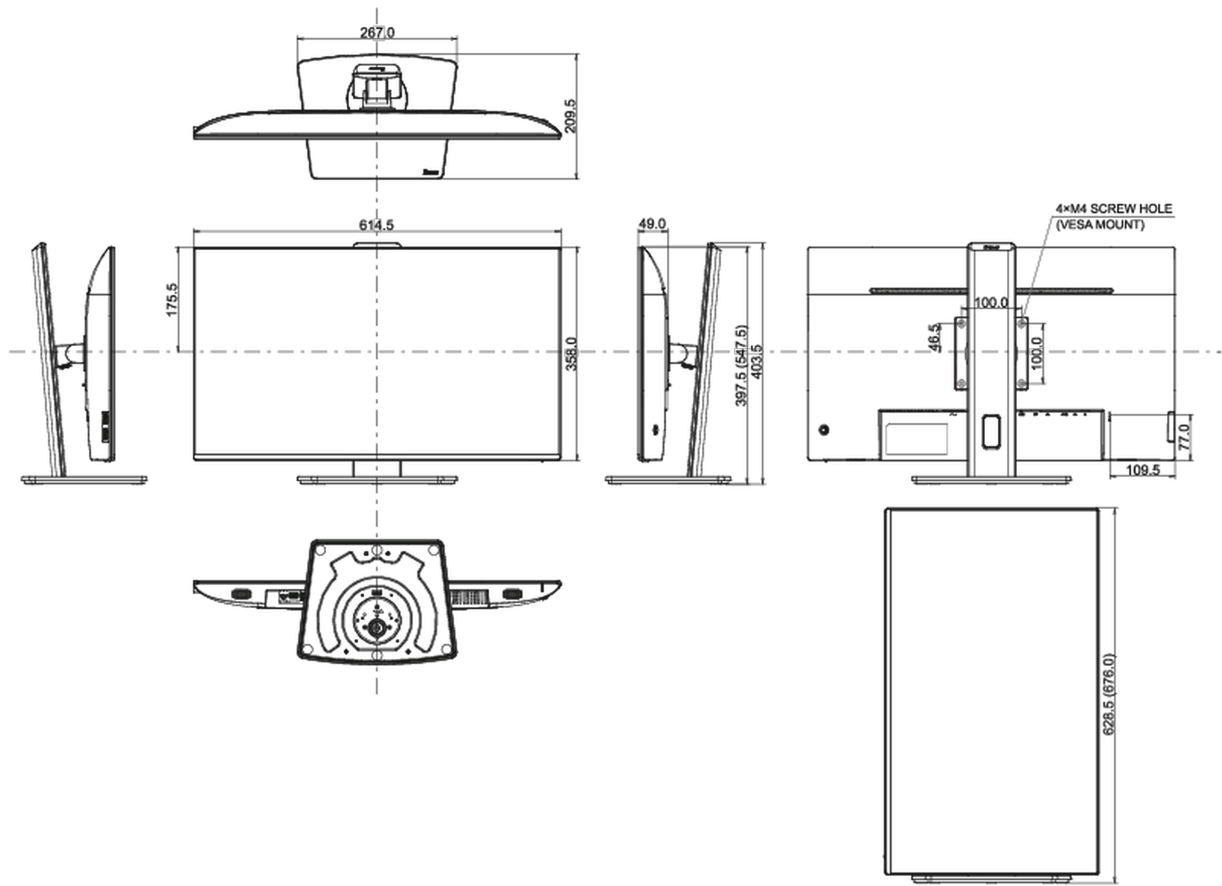

## 04 MECHANICAL

<b>Display position adjustments</b>	height, swivel, tilt, pivot (rotation both sides)
<b>Height adjustment</b>	150mm
<b>Rotation (PIVOT function)</b>	90°
<b>Swivel stand</b>	90°; 45° left; 45° right
<b>Tilt angle</b>	23° up; 5° down
<b>VESA mounting</b>	100 x 100mm
<b>Cable management system</b>	yes

## 08 DIMENSIONS / WEIGHT

**Product dimensions W x H x D** 614.5 x 397.5 (547.5) x 209.5mm

**Box dimensions W x H x D** 688 x 463 x 138mm

**Weight (without box)** 6.3kg

**Weight (with box)** 8.7kg

**EAN code** 4948570123803