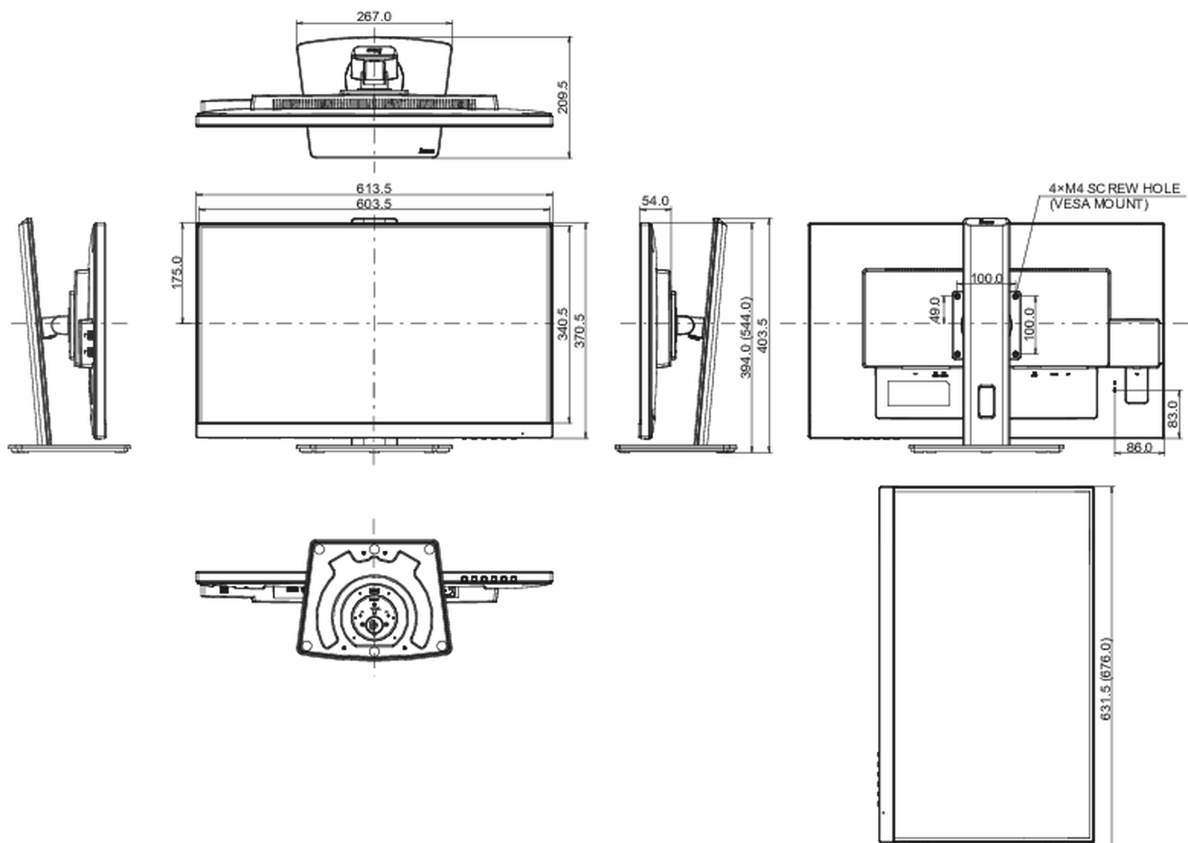

## 04 MECHANICAL

Display position adjustments	height, swivel, tilt, pivot (rotation both sides)
Height adjustment	150mm
Rotation (PIVOT function)	90°
Swivel stand	90°; 45° left; 45° right
Tilt angle	23° up; 5° down
VESA mounting	100 x 100mm

## 08 DIMENSIONS / WEIGHT

Product dimensions W x H x D

613.5 x 394 (544) x 209.5mm

Weight (without box)

6.7kg

EAN code

4948570121656

*All trademarks and registered trademarks acknowledged. E & O E. Specification subject to change without notice. All LCD's comply with ISO-9241-307:2008 in connection with pixel defects.*