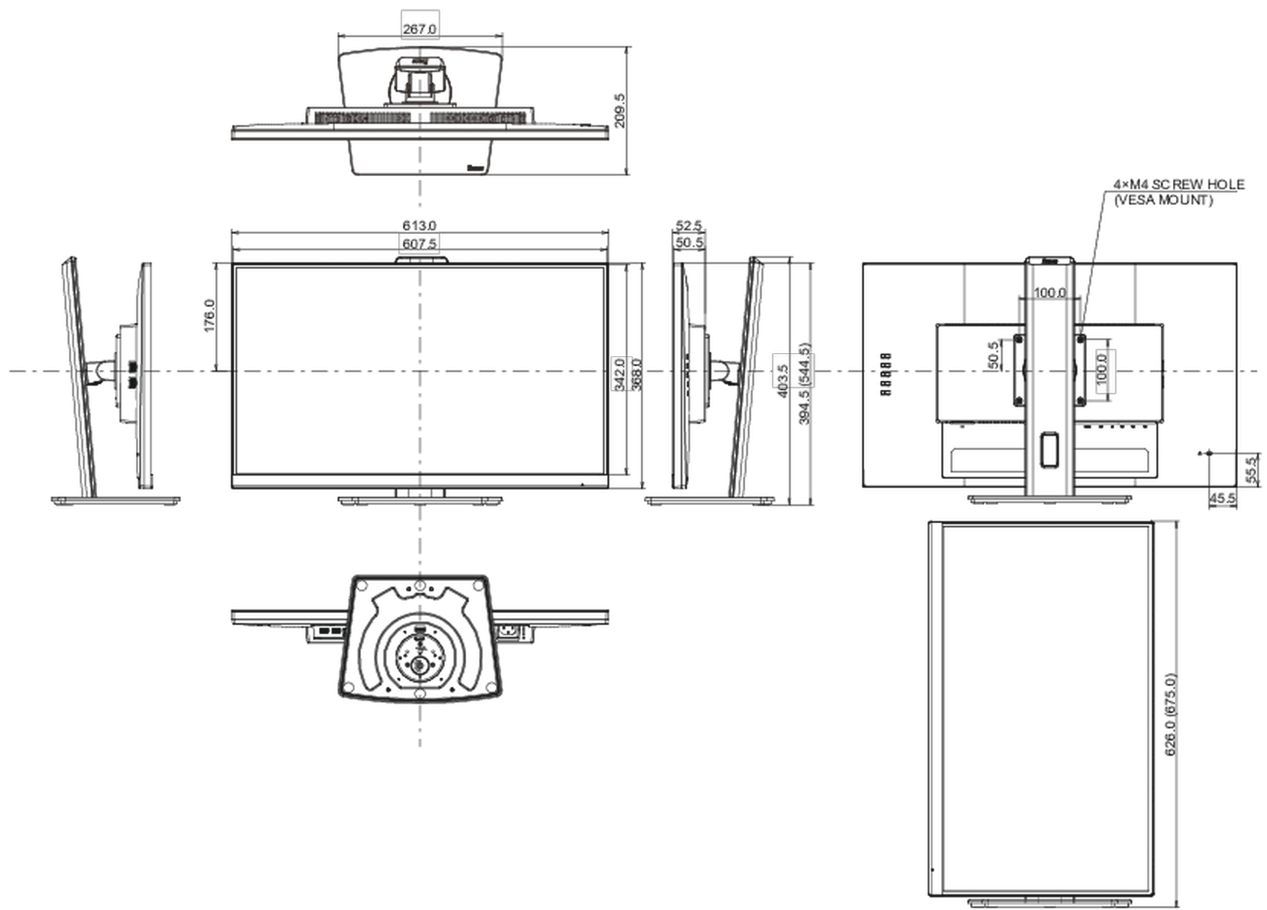

## 08 DIMENSIONS / WEIGHT

Product dimensions W x H x D 613.5 x 394 (544.5) x 209.5mm

Box dimensions W x H x D 690 x 455 x 168mm

Weight (without box) 6.1kg

Weight (with box) 7.9kg

EAN code 4948570123384

All trademarks and registered trademarks acknowledged. E & O E. Specification subject to change without notice. All LCD's comply with ISO-9241-307:2008 in connection with pixel defects.