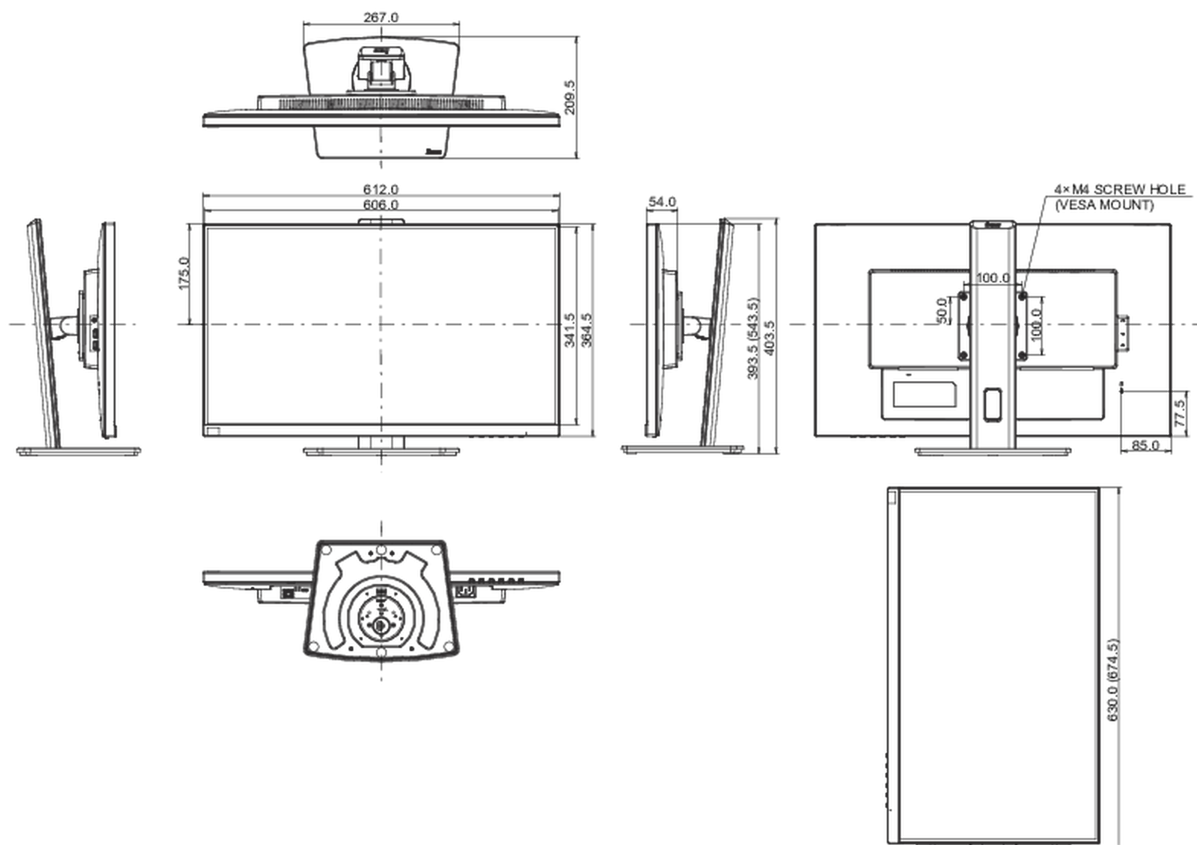

04 MECHANICAL

Display position adjustments	height, swivel, tilt, pivot (rotation both sides)
Height adjustment	150mm
Rotation (PIVOT function)	90°
Swivel stand	90°; 45° left; 45° right
Tilt angle	23° up; 5° down
VESA mounting	100 x 100mm

08 DIMENSIONS / WEIGHT

Product dimensions W x H x D	612 x 393.5 (543.5) x 209.5mm
Box dimensions W x H x D	693 x 170 x 440mm
Weight (without box)	6.6kg
Weight (with box)	7.0kg
EAN code	4948570121786

All trademarks and registered trademarks acknowledged. E & O E. Specification subject to change without notice. All LCD's comply with ISO-9241-307:2008 in connection with pixel defects.