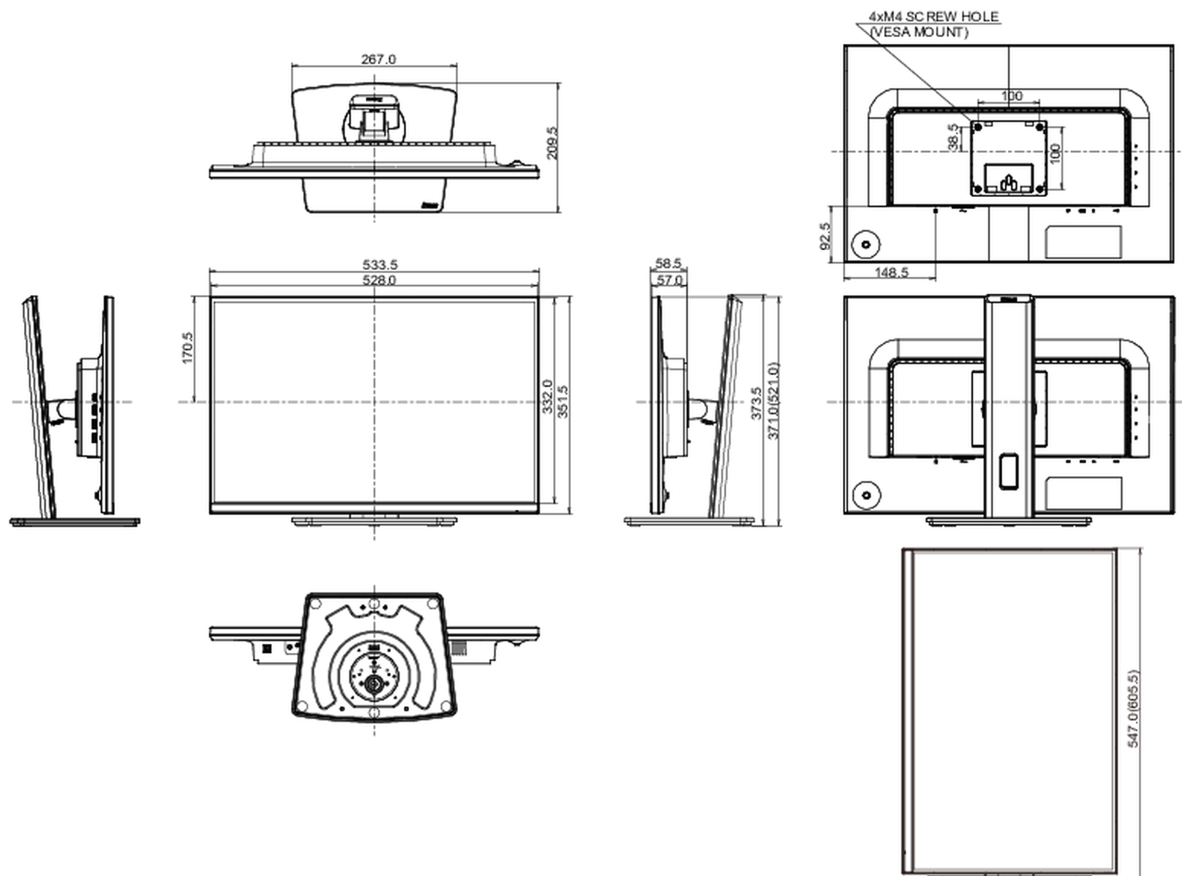

## 08 DIMENSIONS / WEIGHT

Product dimensions W x H x D

533.5 x 371 (521) x 209.5mm

Box dimensions W x H x D

613 x 437 x 130mm

Weight (without box)

5.1kg

Weight (with box)

6.6kg

EAN code

4948570123827

*All trademarks and registered trademarks acknowledged. E & O E. Specification subject to change without notice. All LCD's comply with ISO-9241-307:2008 in connection with pixel defects.*