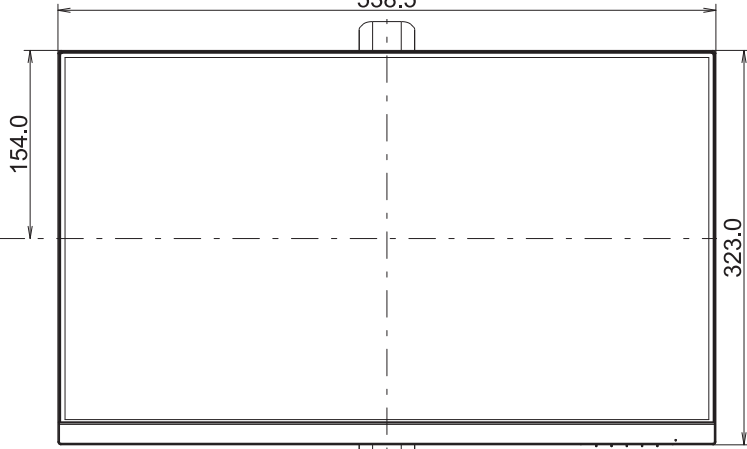

538.5

154.0

323.0

235.0

47.5

350.5 (500.5)

374.0

209.5

221.5

100.0

4xM4 SCREW HOLE
(VESA MOUNT)

42.5

100.0

53.0

62.5

556.0 (608.0)