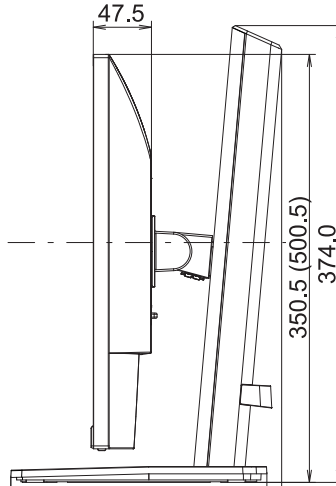

538.5

154.0

323.0

235.0

47.5

350.5 (500.5)

374.0

209.5

221.5

100.0

4xM4 SCREW HOLE
(VESA MOUNT)

42.5

100.0

53.0

62.5

556.0 (608.0)