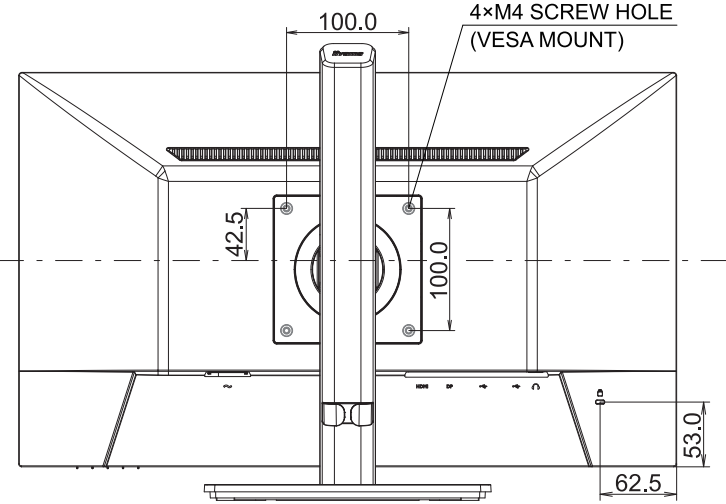

538.5

154.0

323.0

235.0

47.5

350.5 (500.5)

374.0

209.5

221.5

100.0

4xM4 SCREW HOLE
(VESA MOUNT)

42.5

100.0

53.0

62.5

556.0 (608.0)