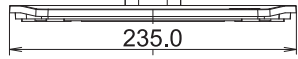

538.5

154.0

323.0

235.0

47.5

350.5 (500.5)

374.0

209.5

221.5

100.0

4xM4 SCREW HOLE
(VESA MOUNT)

42.5

100.0

53.0

62.5

556.0 (608.0)