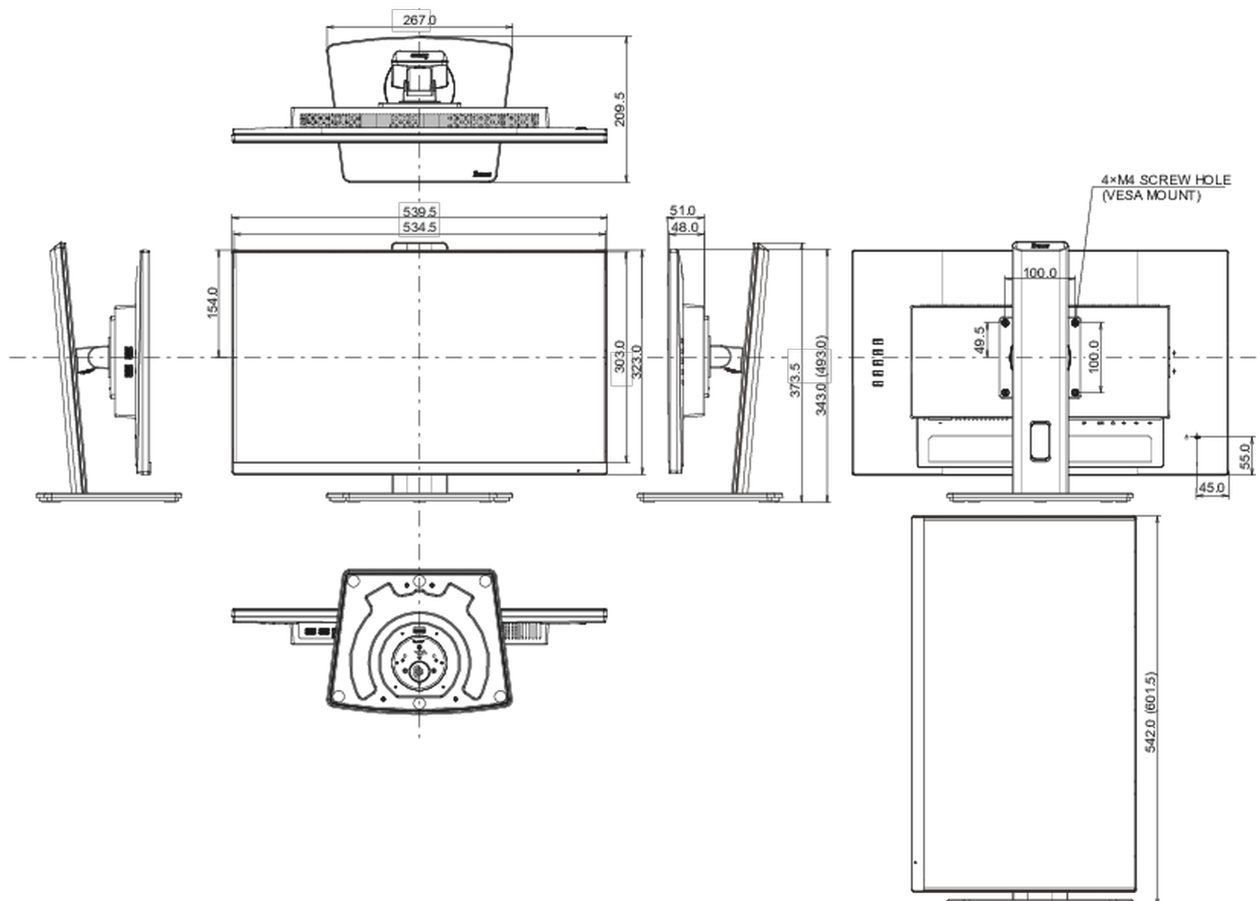

04 MECHANICAL

Display position adjustments	height, swivel, tilt, pivot (rotation both sides)
Height adjustment	150mm
Rotation (PIVOT function)	90°
Swivel stand	90°; 45° left; 45° right
Tilt angle	22° up; 5° down
VESA mounting	100 x 100mm

TCO Certified, CE, TÜV-Bauart, EAC, VCCI-B, PSE, RoHS support, ErP, WEEE, REACH, UKCA

REACH SVHC

above 0.1%: Lead

08 DIMENSIONS / WEIGHT

Product dimensions W x H x D

539.5 x 343 (493) x 209.5mm

Box dimensions W x H x D

610 x 398 x 159mm

Weight (without box)

4.9kg

EAN code

4948570123346

All trademarks and registered trademarks acknowledged. E & O E. Specification subject to change without notice. All LCD's comply with ISO-9241-307:2008 in connection with pixel defects.