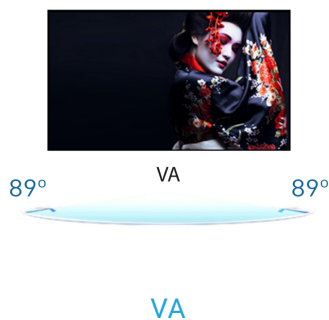

VA panel technology offers higher contrast, darker blacks and much better viewing angles than standard TN technology. The screen will look good no matter what angle you look at it.