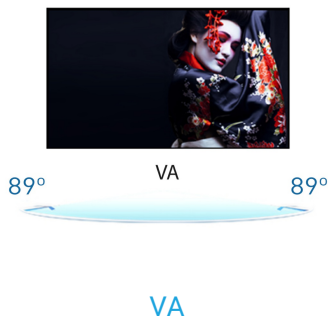

VA panel technology offers higher contrast, darker blacks and much better viewing angles than standard TN technology. The screen will look good no matter what angle you look at it.