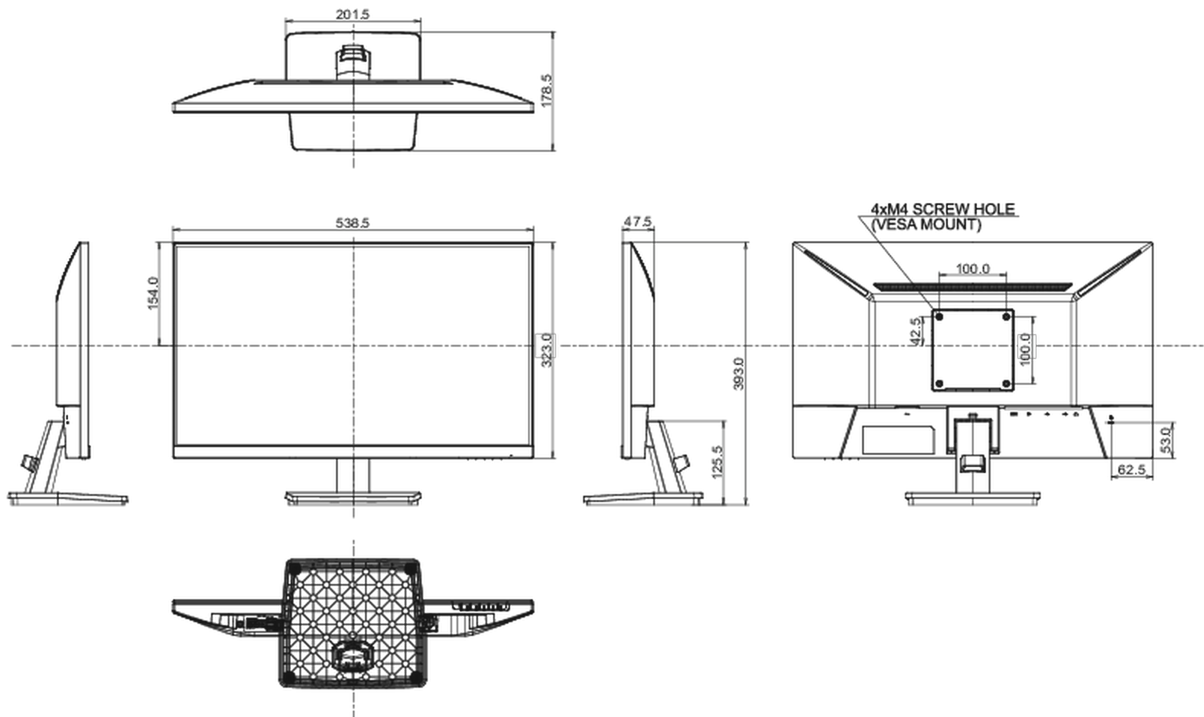

## 04 MECHANICAL

Display position adjustments	tilt
Tilt angle	22° up; 4° down
VESA mounting	100 x 100mm
Cable management system	yes

## 08 DIMENSIONS / WEIGHT

Product dimensions W x H x D 538.5 x 393 x 178.5mm

Box dimensions W x H x D 615 x 405 x 126mm

Weight (without box) 3.0kg

Weight (with box) 4.2kg

EAN code 4948570123032

*All trademarks and registered trademarks acknowledged. E & O E. Specification subject to change without notice. All LCD's comply with ISO-9241-307:2008 in connection with pixel defects.*