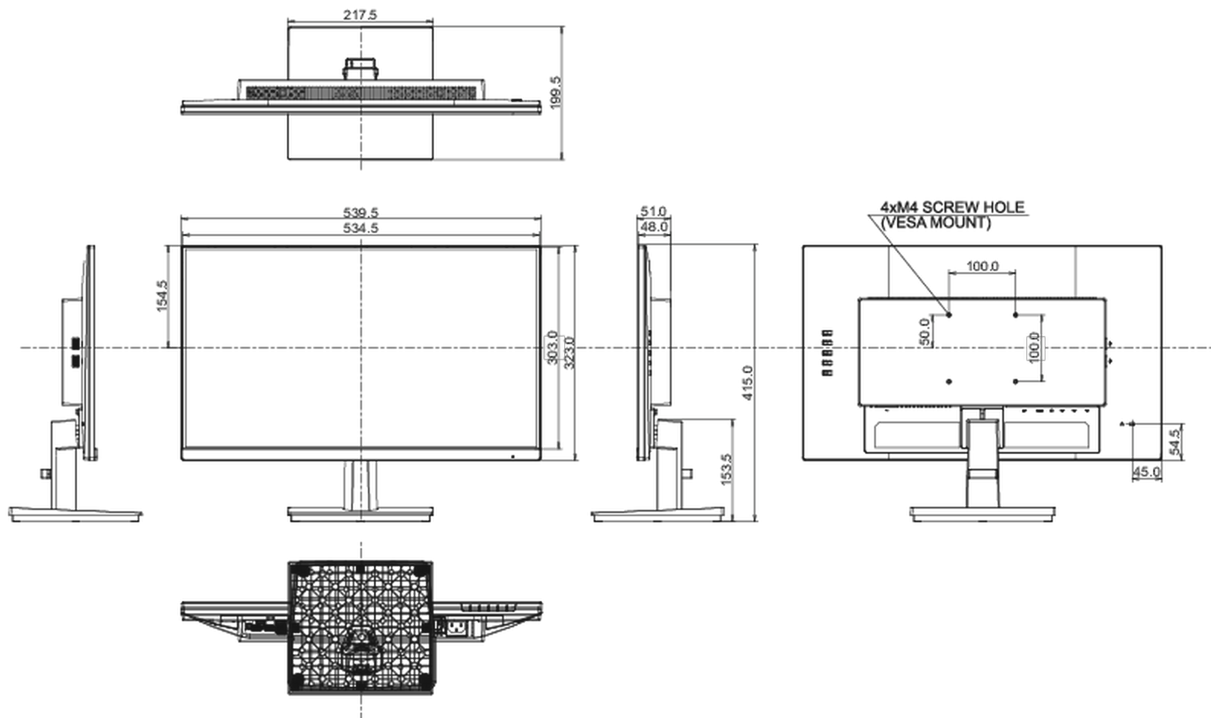

01 DISPLAY CHARACTERISTICS

Design	3-side borderless
Diagonal	23.8", 60.5cm
Panel	IPS Panel Technology LED, matte finish
Native resolution	1920 x 1080 @100Hz (2.1 megapixel Full HD)
Aspect ratio	16:9
Panel brightness	250 cd/m ²
Static contrast	1300:1
Advanced contrast	80M:1
Response time (MPRT)	0.4ms
Viewing zone	horizontal/vertical: 178°/178°, right/left: 89°/89°, up/down: 89°/89°
Colour support	16.7mIn (sRGB: 99%; NTSC: 72%)
Horizontal Sync	30 - 115kHz
Viewable area W x H	527 x 296.5mm, 20.7 x 11.7"
Pixel pitch	0.275mm
Colour	matte, black

04 MECHANICAL

Display position adjustments	tilt
Tilt angle	22° up; 2° down
VESA mounting	100 x 100mm
Cable management system	yes

05 ACCESSORIES INCLUDED

Cables	power, USB, HDMI, DP
Other	quick start guide, safety guide

08 DIMENSIONS / WEIGHT

Product dimensions W x H x D	539.5 x 415 x 199.5mm
Box dimensions W x H x D	610 x 410 x 130mm
Weight (without box)	3,4kg
Weight (with box)	4.9kg
EAN code	4948570122585

All trademarks and registered trademarks acknowledged. E & O E. Specification subject to change without notice. All LCD's comply with ISO-9241-307:2008 in connection with pixel defects.