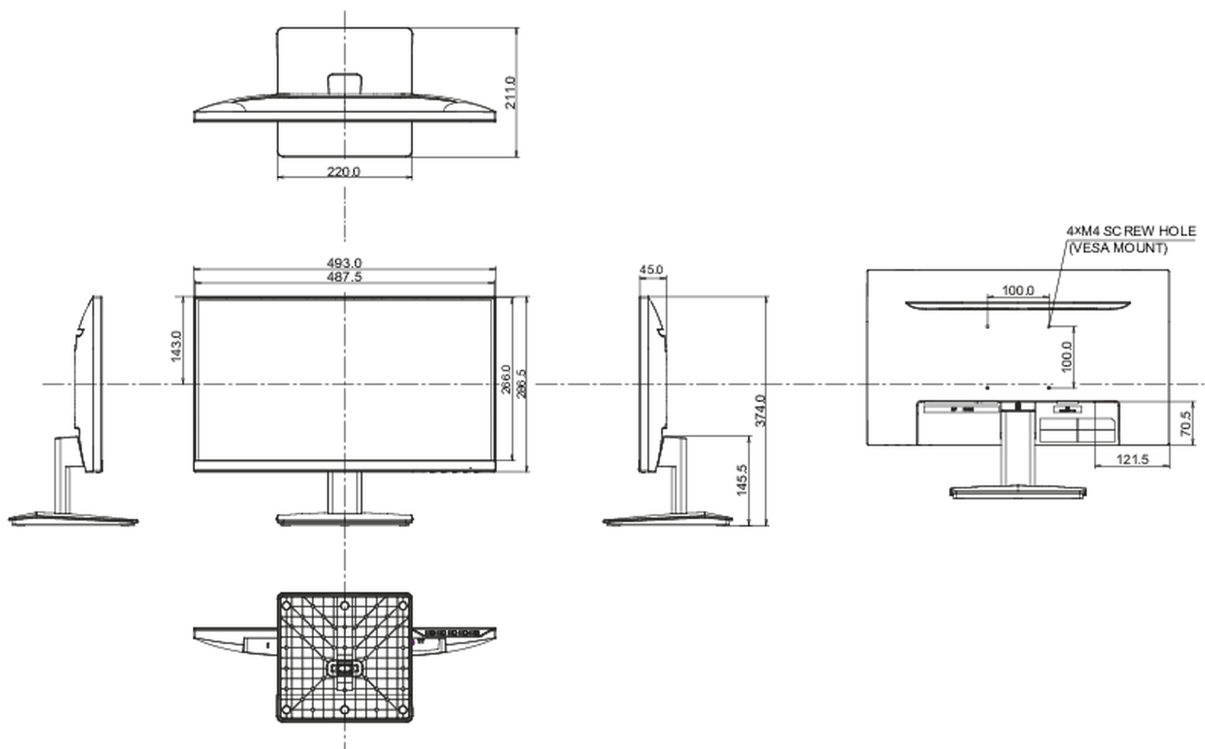

Other

quick start guide, safety guide

06 POWER MANAGEMENT

Power supply unit

internal

Power supply

AC 100 - 240V, 50/60Hz

Power usage

17W typical, 0.5W stand by, 0.3W off mode

07 SUSTAINABILITY

Regulations

TCO Certified, CE, TÜV-Bauart, EAC, RoHS support, ErP, WEEE, REACH, UKCA

Energy efficiency class (Regulation (EU) 2017/1369)

E

REACH SVHC

above 0.1%: Lead

08 DIMENSIONS / WEIGHT

Product dimensions W x H x D

492 x 359 x 178mm

Box dimensions W x H x D

564 x 380 x 122mm

Weight (without box)

2.6kg

Weight (with box)

3.6kg

EAN code

4948570124244

All trademarks and registered trademarks acknowledged. E & O E. Specification subject to change without notice. All LCD's comply with ISO-9241-307:2008 in connection with pixel defects.