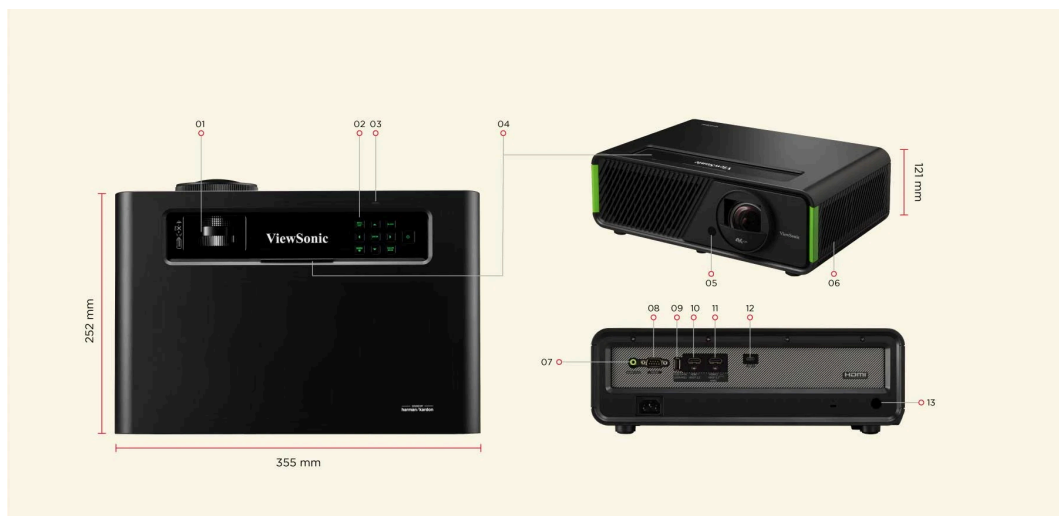

**All other trademarks are the property of their respective owners*

Product Description

Experience gaming like never before with the ViewSonic X2-4K Pro. This "Designed for Xbox" projector delivers stunning 1440p resolution at a 120Hz refresh rate on a 100+ inch screen, transforming gaming sessions into a larger-than-life experience. It also elevates home entertainment with built-in Google TV and a native Netflix app for seamless streaming, harmonizing 4K HDR visuals with cinematic audio from Harman Kardon speakers for an enthralling audiovisual experience. Advanced 3rd generation LED technology ensures brilliant image quality with 3,300 LED lumens of brightness, vibrant colors covering 125% of the Rec. 709 spectrum, and a high contrast ratio from a 0.65" DMD chip. With a 0.69-0.83 short throw ratio, the projector allows for a 100" display from just 1.5 meters away. Easy installation features include vertical lens shift, 1.2x optical zoom, and H/V keystone with 4-corner adjustment for side projection. HDMI eARC and Dolby/DTS support enhance surround sound for an immersive, cinema-like experience.

CONTROL

RS232 (DB 9-pin male):	1
USB Type A (Services):	1

OTHERS

Power Supply Voltage:	100-240V+/- 10%, 50/60Hz (AC in)
Power Consumption:	Normal: 236W Standby: <0.5W
Operating Temperature:	0~40°C
Carton:	Color
Net Weight:	3.74kg
Gross Weight:	5.6kg
Dimensions (WxDxH) with Adjustment Foot:	355x251x121mm
Packing Dimensions:	490x376x313mm
OSD Language:	English, French, Spanish, Thai, Korean, German, Italian, Russian, Swedish, Dutch, Polish, Czech, T-Chinese, S-Chinese, Japanese, Turkish, Portuguese, Finnish, Indonesian, Hindi, Arabic, Vietnamese, Greek, Hungarian Total 24 languages
User Guide Language:	English, S-Chinese, T-Chinese, Indonesian, Finnish, French, German, Italian, Japanese, Korean, Polish, Portuguese, Russian, Spanish, Swedish, Turkish, Arabic, Czech, Thai, Vietnamese, total 20 languages