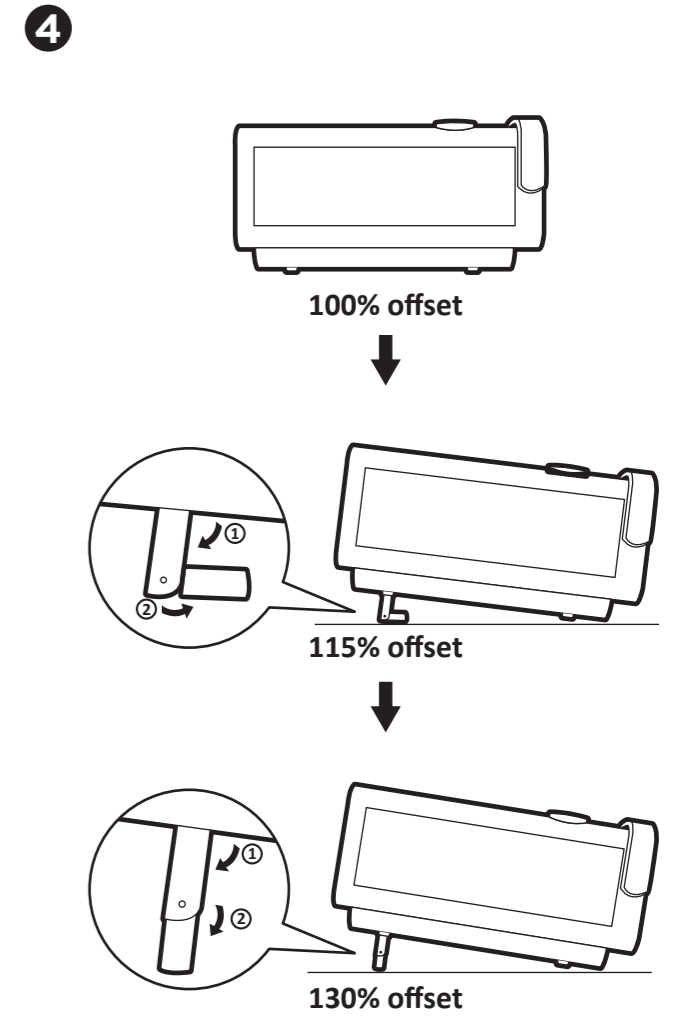

(a) Screen Size	16:9 Image on a 16:9 Screen										
	(b) Projection distance		(c) Image height		(d) Vertical offset						
inch	mm	inch	mm	inch	mm	inch	mm	inch	mm		
30	762	19.7	501	19.7	501	14.7	374	0.00	0	0.00	0
40	1016	26.7	678	26.7	678	19.6	498	0.00	0	0.00	0
50	1270	33.7	856	33.7	856	24.5	623	0.00	0	0.00	0
60	1524	40.7	1033	40.7	1033	29.4	747	0.00	0	0.00	0
70	1778	47.6	1210	47.6	1210	34.3	872	0.00	0	0.00	0
80	2032	54.6	1387	54.6	1387	39.2	996	0.00	0	0.00	0
90	2286	61.6	1564	61.6	1564	44.1	1121	0.00	0	0.00	0
100	2540	68.5	1741	68.5	1741	49.0	1245	0.00	0	0.00	0
110	2794	75.5	1918	75.5	1918	53.9	1370	0.00	0	0.00	0
120	3048	82.5	2095	82.5	2095	58.8	1494	0.00	0	0.00	0
130	3302	89.5	2272	89.5	2272	63.7	1619	0.00	0	0.00	0
140	3556	96.4	2449	96.4	2449	68.6	1743	0.00	0	0.00	0
150	3810	103.4	2627	103.4	2627	73.5	1868	0.00	0	0.00	0
160	4064	110.4	2804	110.4	2804	78.4	1992	0.00	0	0.00	0
200	5080	138.3	3512	138.3	3512	98.1	2491	0.00	0	0.00	0

It is recommended that if you intend to permanently install the projector, please physically test the projection size and distance using the actual projector in situ before you permanently install it.