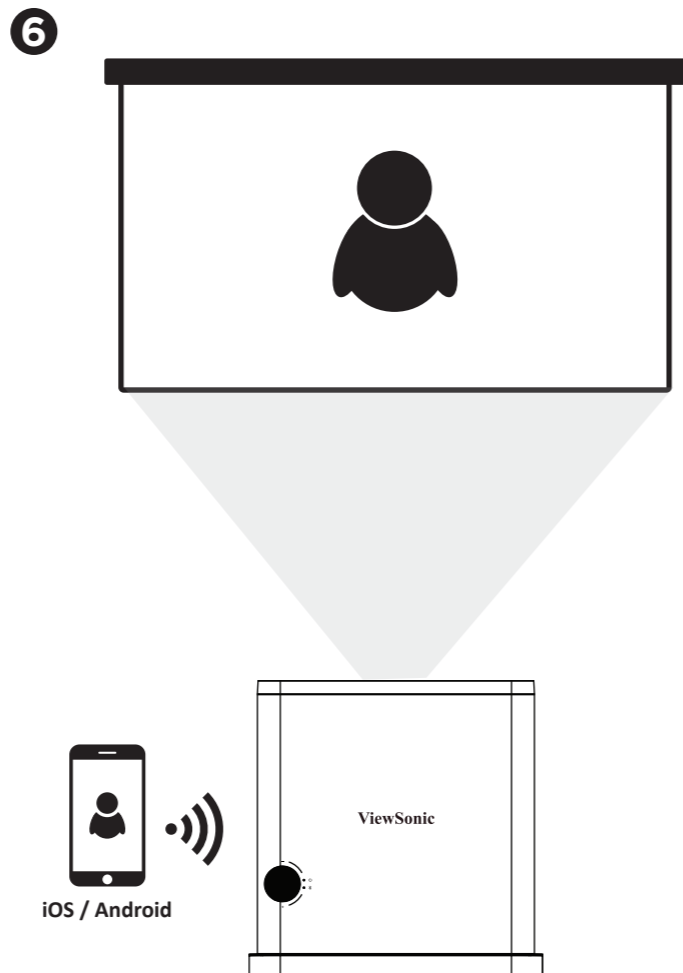

(a) Screen Size	16:9 Image on a 16:9 Screen										
	(b) Projection distance		(c) Image height		(d) Vertical offset						
inch	mm	inch	mm	inch	mm	inch	mm	inch	mm		
30	762	19.7	501	19.7	501	14.7	374	0.00	0	0.00	0
40	1016	26.7	678	26.7	678	19.6	498	0.00	0	0.00	0
50	1270	33.7	856	33.7	856	24.5	623	0.00	0	0.00	0
60	1524	40.7	1033	40.7	1033	29.4	747	0.00	0	0.00	0
70	1778	47.6	1210	47.6	1210	34.3	872	0.00	0	0.00	0
80	2032	54.6	1387	54.6	1387	39.2	996	0.00	0	0.00	0
90	2286	61.6	1564	61.6	1564	44.1	1121	0.00	0	0.00	0
100	2540	68.5	1741	68.5	1741	49.0	1245	0.00	0	0.00	0
110	2794	75.5	1918	75.5	1918	53.9	1370	0.00	0	0.00	0
120	3048	82.5	2095	82.5	2095	58.8	1494	0.00	0	0.00	0
130	3302	89.5	2272	89.5	2272	63.7	1619	0.00	0	0.00	0
140	3556	96.4	2449	96.4	2449	68.6	1743	0.00	0	0.00	0
150	3810	103.4	2627	103.4	2627	73.5	1868	0.00	0	0.00	0
160	4064	110.4	2804	110.4	2804	78.4	1992	0.00	0	0.00	0
200	5080	138.3	3512	138.3	3512	98.1	2491	0.00	0	0.00	0

It is recommended that if you intend to permanently install the projector, please physically test the projection size and distance using the actual projector in situ before you permanently install it.