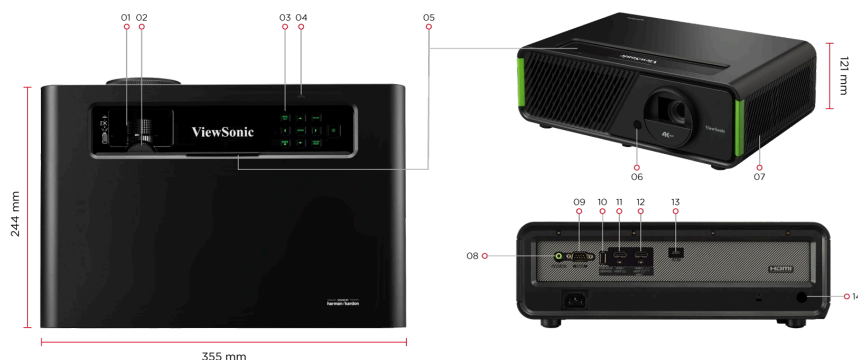

Visit Us

www.viewsonic.com

SPECIFICATION

Native Resolution:	3840x2160
Brightness:	3300 (LED Lumens)
Contrast Ratio:	3000000:1
Display Color:	1.07 Billion Colors
Light Source Type:	LED
Light Source Life (hours) with Normal Mode:	60000
Lens:	F=2.48-2.78, f=16.89-21.87mm
Projection Offset:	110%+/-5%
Throw Ratio:	1.15-1.5
Optical Zoom:	1.3X
Digital Zoom:	0.8x-2.0x
Image Size:	60"-150"
Throw Distance:	1.53m-4.98m (100"@2.55m)
Keystone:	H: +/-40° , V: +/-40°
Lens Shift V. Range:	+10%, -0%
Audible Noise (Normal):	33dB
Audible Noise (Eco):	29dB
Local Storage:	Total 8GB (4GB available storage)
Input Lag:	4.2ms
Resolution Support:	VGA(640 x 480) to 4K(3840 x 2160)
HDTV Compatibility:	480i, 480p, 576i, 576p, 720p, 1080i, 1080p, 2160p
Horizontal Frequency:	15K-135KHz
Vertical Scan Rate:	23-240Hz

CONTROL

RS232 (DB 9-pin male):	1
USB Type A (Services):	1

OTHERS

Power Supply Voltage:	100-240V+/- 10%, 50/60Hz (AC in)
Power Consumption:	Normal: 236W Standby: <0.5W
Operating Temperature:	0~40°C
Carton:	Color
Net Weight:	3.68kg
Gross Weight:	5.6kg
Dimensions (WxDxH) with Adjustment Foot:	355x244x121mm
Packing Dimensions:	490x376x313mm
OSD Language:	English, French, Spanish, Thai, Korean, German, Italian, Russian, Swedish, Dutch, Polish, Czech, T-Chinese, S-Chinese, Japanese, Turkish, Portuguese, Finnish, Indonesian, Hindi, Arabic, Vietnamese, Greek, Hungarian Total 24 languages
User Guide Language:	English, S-Chinese, T-Chinese, Indonesian, Finish, French, German, Italian, Japanese, Korean, Polish, Portuguese, Russian, Spanish, Swedish, Turkish, Arabic, Czech, Thai, Vietnamese, total 20 languages