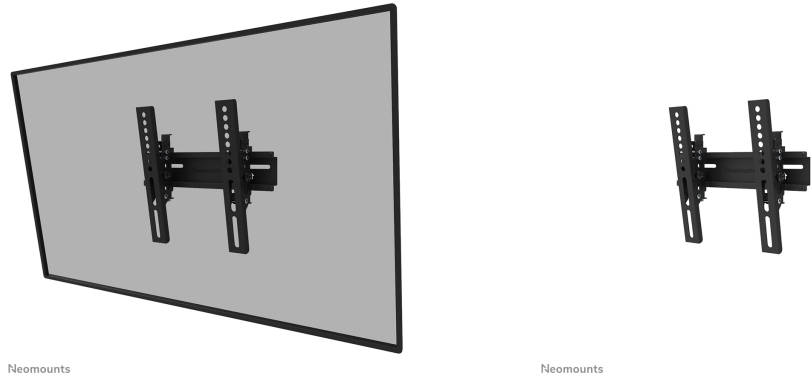

#### GENERAL

Min. screen size*	24 inch
Max. screen size*	55 inch
Max. weight	25 kg (per screen)
Screens	1
VESA pattern	100x100 mm 100x150 mm 100x200 mm 100x75 mm 120x120 mm 200x100 mm 200x200 mm 50x50 mm 75x100 mm 75x200 mm 75x75 mm
VESA minimum	50x50
VESA maximum	200x200
Distance to wall	4,6 cm

#### FUNCTIONALITY

Type	Tilt
Height	22,5 cm
Width	25 cm
Depth	4,6 cm
Tilt (degrees)	+10°, -2°
Lockable	Lockable - Lock not included

### Neomounts by Newstar WL35-350BL12 tiltable wall mount for 24-55" screens - Black

The Neomounts by Newstar WL35-350BL12 is a tiltable wall mount for flat screens up to 55" with a maximum weight capacity of 25 kg. The versatile tilt technology (14°), allows you to create the optimum viewing angle.

The WL30-350BL12 has a depth of 4,6 cm and is suitable for screens that meet VESA hole pattern 50x50 to 200x200 mm. It is possible to lock the individual brackets of the mount using a padlock (not included).