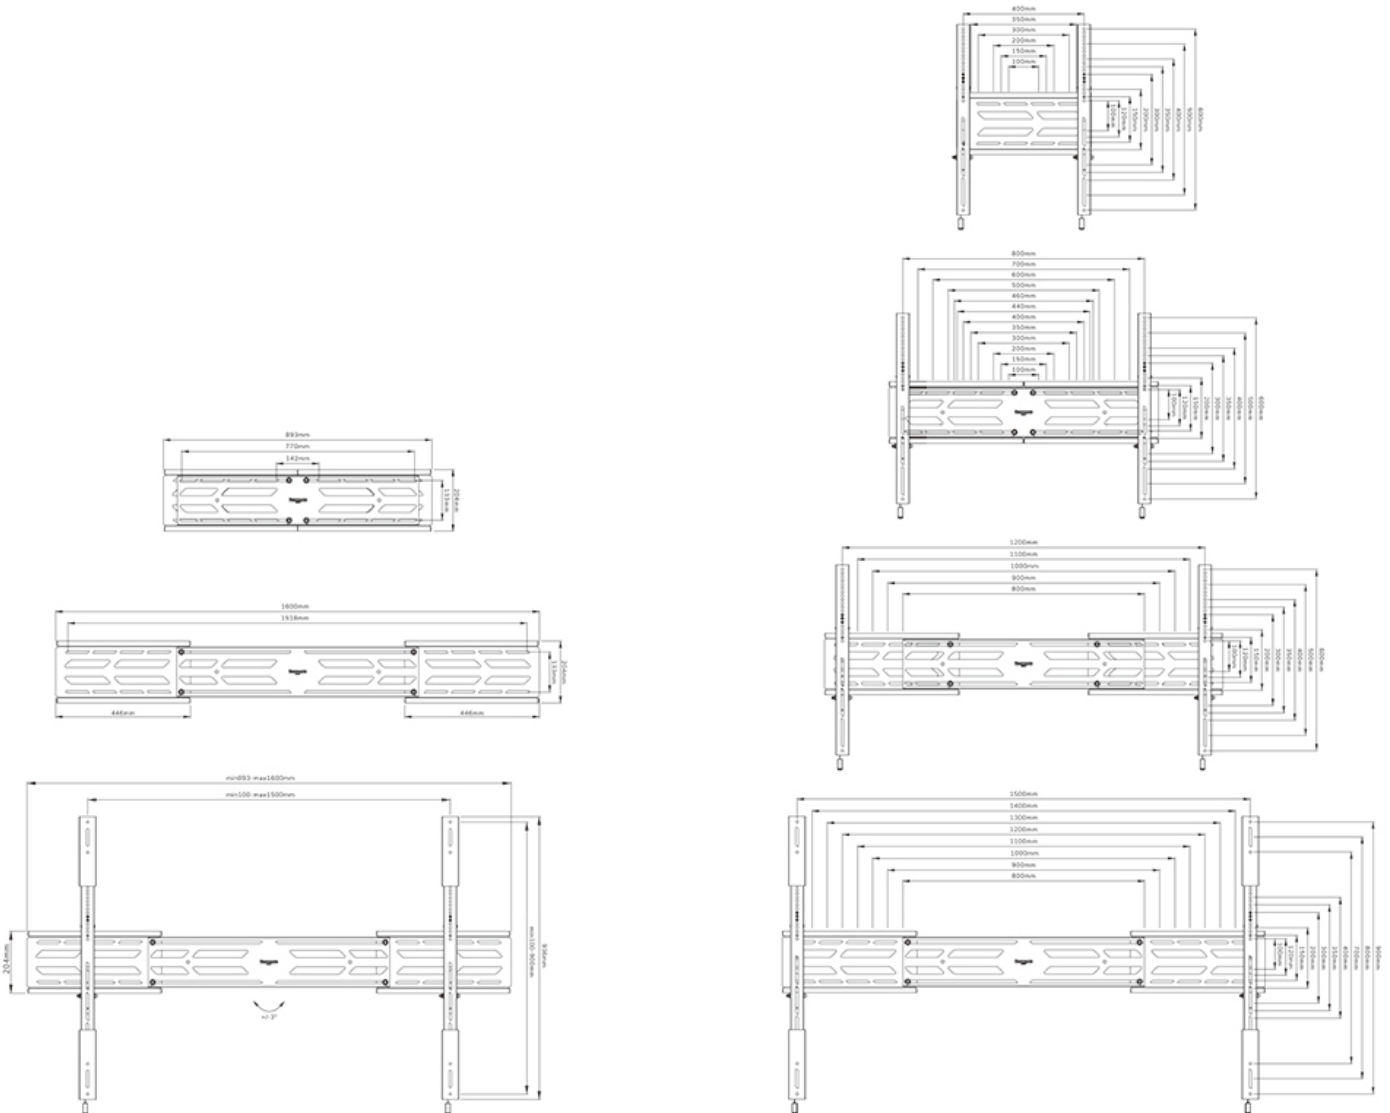

WL30S-950BL19

NEOMOUNTS SELECT HEAVY DUTY TV WALL

Neomounts