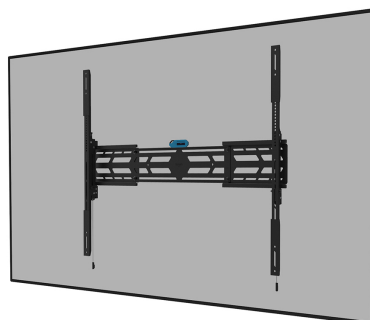

#### GENERAL

Min. screen size*	55 inch
Max. screen size*	110 inch
Max. weight	160 kg (per screen)
Screens	1
VESA pattern	1000x400 mm 1000x600 mm 1000x700 mm 1000x800 mm 100x100 mm 100x150 mm 100x200 mm 1200x600 mm 1200x800 mm 1400x800 mm 200x100 mm 200x200 mm 200x300 mm 200x400 mm 300x100 mm 300x200 mm 300x300 mm 300x900 mm 350x350 mm 400x200 mm 400x300 mm 400x400 mm 400x500 mm 400x600 mm 440x400 mm 460x640 mm 500x400 mm 600x200 mm 600x300 mm 600x400 mm 600x500 mm 600x600 mm 680x300 mm 800x200 mm 800x400 mm 800x500 mm 800x600 mm 800x800 mm 900x600 mm
VESA minimum	100x100
VESA maximum	1500x900
Distance to wall	6,7 cm

#### FUNCTIONALITY

Height adjustment	0-2 cm
Width adjustment	89,3-160 cm
Type	Fixed
Height	93,6 cm
Width	160 cm
Depth	6,7 cm
Rotate (degrees)	+3°, -3°

Adjustment type Micro adjustment  
Lockable Lockable - Lock included

### Neomounts Select WL30S-950BL19 fixed wall mount for 55-110" screens - Black

The Neomounts Select WL30S-950BL19 is a fixed heavy-duty wall mount for flat screens up to 110" with a maximum weight capacity of 160 kg. It is possible to install the screen in both portrait and landscape orientation. The mount features individual height adjustable brackets and level adjustment is available for the perfect installation.

The WL30S-950BL19 has a depth of 6,5 cm and is, thanks to the included vertical extension brackets, suitable for screens that meet VESA hole pattern 100x100 to 1500x900 mm. Due to the unique extendable design, the mount can be adjusted to a wide range of screens dimensions; from 55" up to 110". It is possible to lock the mount using a padlock (not included).