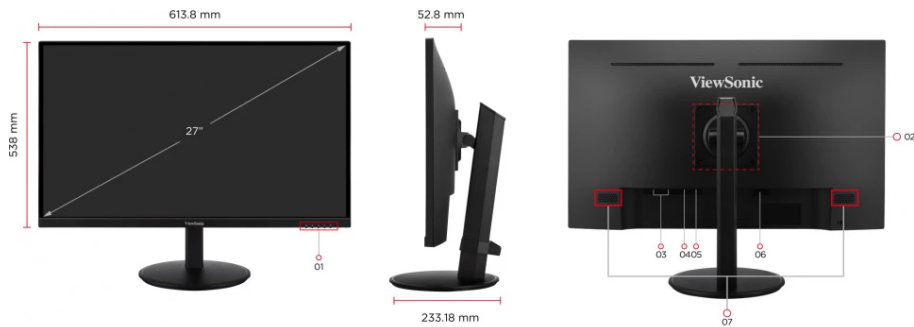

### Key Features

- SuperClear® IPS panel with QHD 2560 X 1440 resolution
- HDMI and Display Port inputs for simple connectivity
- Super narrow bezel with dual 2.5W speakers
- Ergonomic tilt, swivel, pivot and height adjustment capabilities
- 75Hz Refresh rate delivers fluid visuals

1. Menu Control Panel
2. VESA Compatible(Wall Mount 100 x 100mm)
3. HDMI\*2
4. DisplayPort
5. Audio Out
6. AC In
7. Speaker

Visit Us

[www.viewsonic.com](http://www.viewsonic.com)

**DISPLAY**

Display Size (in.):	27
Viewable Area (in.):	27
Panel Type:	IPS Technology
Resolution:	2560 x 1440
Resolution Type:	QHD (Quad HD)
Static Contrast Ratio:	1,000:1 (typ)
Dynamic Contrast Ratio:	50M:1
Light Source:	LED
Brightness:	250 cd/m <sup>2</sup> (typ)
__Brightness (PCS):	250 cd/m <sup>2</sup> (typ)
Colors:	16.7M
Color Space Support:	8 bit true
Aspect Ratio:	16:9
Response Time (Typical GTG):	5ms
Response Time (GTG w/OD):	5ms
Viewing Angles:	178° horizontal, 178° vertical
Backlight Life (Hours):	30000 Hrs (Min)
Curvature:	Flat
Refresh Rate (Hz):	75
Variable Refresh Rate Technology:	Yes
Blue Light Filter:	Yes
Flicker-Free:	Yes
Color Gamut:	NTSC: 72% size (Typ) sRGB: 104% size (Typ)
Pixel Size:	0.233 mm (H) x 0.233 mm (V)
Surface Treatment:	Anti-Glare, Hard Coating (3H)

**COMPATIBILITY**

PC Resolution (max):	2560x1440
Mac® Resolution (max):	2560x1440
PC Operating System:	Windows 10/11 certified; macOS tested
Mac® Resolution (min):	2560x1440

**CONNECTOR**

3.5mm Audio Out:	1
HDMI 1.4:	2
DisplayPort:	1
Power in:	3-pin Socket (IEC C14 / CEE22)

**VIDEO INPUT**

Digital Sync:	TMDS - HDMI (v1.4), PCI-E - DisplayPort (v1.4)
---------------	--

**ERGONOMICS**

Height Adjust (mm):	130
Swivel:	360°
Tilt (Forward/Back):	-3.5° / 28°
Pivot (Right/Left):	90° / 90°