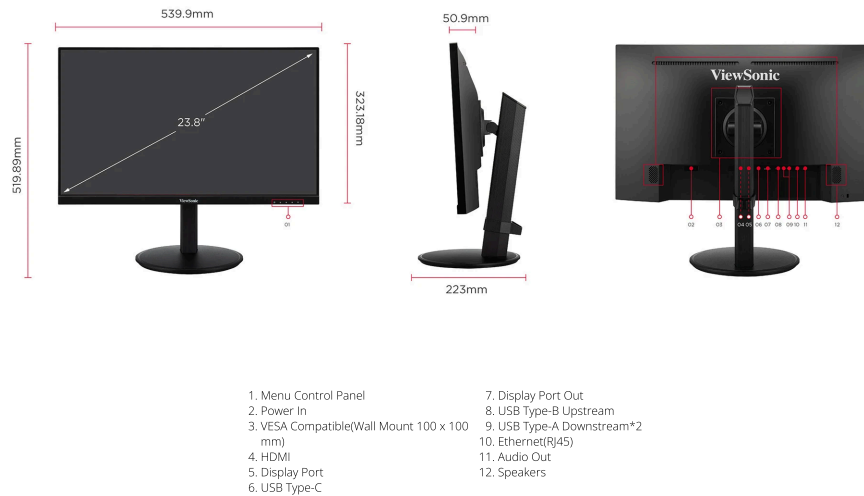

ViewSonic® LCD DISPLAY

VG2409U-2

Key Features

- Integrated USB-C docking station with Ethernet, Daisy Chain capability and power charge up to 65W
- USB 3.2 hub with 1 upstream, 2 downstream ports, HDMI, and DisplayPort inputs for easy connectivity
- 100Hz Variable refresh rate delivers fluid visuals
- Ergonomic tilt, swivel, pivot and height adjustment capabilities
- TCO, EnergyStar, EPEAT Silver certified for sustainability

Visit Us www.viewsonic.com

DISPLAY

Display Size (in.):	24
Viewable Area (in.):	23.8
Panel Type:	IPS Technology
Resolution:	1920 x 1080
Resolution Type:	FHD (Full HD)
Static Contrast Ratio:	1,300:1 (typ)
Dynamic Contrast Ratio:	50M:1
High Dynamic Range:	HDR10
Light Source:	LED
Brightness:	350 cd/m ² (typ)
Colors:	16.7M
Color Space Support:	8 bit (6 bit + FRC)
Aspect Ratio:	16:9
Response Time (Typical GTG):	4ms
Response Time (GTG w/OD):	4ms
Viewing Angles:	178° horizontal, 178° vertical
Backlight Life (Hours):	30000 Hrs (Min)
Curvature:	Flat
Refresh Rate (Hz):	100
Variable Refresh Rate Technology:	Yes
Low Blue Light:	Software solution
Flicker-Free:	Yes
Color Gamut:	NTSC: 72% size (Typ) sRGB: 104% size (Typ)
Pixel Size:	0.275 mm (H) x 0.275 mm (V)
Surface Treatment:	Anti-Glare, Hard Coating (3H)

COMPATIBILITY

PC Resolution (max):	1920x1080
Mac® Resolution (max):	1920x1080
PC Operating System:	Windows 10/11 certified; macOS tested
Mac® Resolution (min):	1920x1080

CONNECTOR

USB 3.2 Type A Down Stream:	2
USB 3.2 Type B Up Stream:	1
USB 3.2 Type C Up Stream; DisplayPort Alt mode :	1 (65W power charger)
3.5mm Audio Out:	1
HDMI 1.4:	1
DisplayPort:	1
DisplayPort Out:	1
Power in:	3-pin Socket (IEC C14 / CEE22)
Ethernet LAN (RJ45):	1