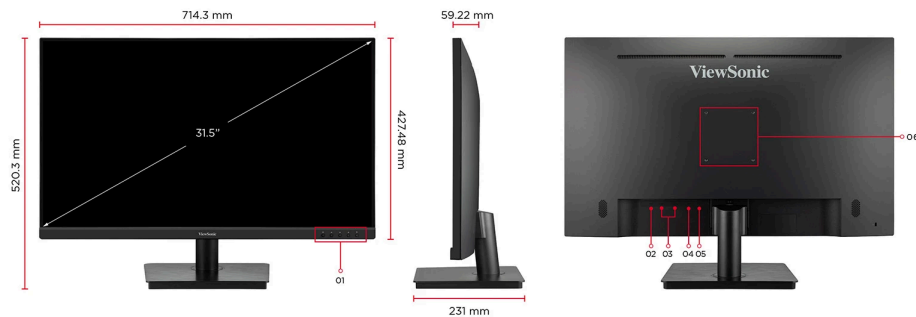

LCD DISPLAY

VA3208-4K-HD

Key Features

- 4K UHD 3840 x 2160 resolution
- SuperClear® VA panel
- HDR10 delivers stellar contrast and color accuracy
- Dual HDMI and DisplayPort inputs for flexible connectivity
- Eye ProTech for comfortable viewing

1. Menu Control Panel
2. Power In
3. HDMI*2
4. DisplayPort
5. Audio Out
6. VESA Compatible(Wall Mount 100 x 100mm)

Visit Us

www.viewsonic.com

DISPLAY

Display Size (in.):	32
Viewable Area (in.):	31.5
Panel Type:	VA Technology
Resolution:	3840 x 2160
Resolution Type:	UHD (Ultra HD)
Static Contrast Ratio:	3,000:1 (typ)
Dynamic Contrast Ratio:	50M:1
High Dynamic Range:	HDR10
Light Source:	LED
Brightness:	300 cd/m ² (typ)
Colors:	16.7M
Color Space Support:	8 bit true
Aspect Ratio:	16:9
Response Time (Typical GTG):	4ms
Viewing Angles:	178° horizontal, 178° vertical
Backlight Life (Hours):	30000 Hrs (Min)
Curvature:	Flat
Refresh Rate (Hz):	60
Low Blue Light:	Software solution
Flicker-Free:	Yes
Color Gamut:	NTSC: 72% size (Typ) sRGB: 104% size (Typ)
Pixel Size:	0.182 mm (H) x 0.182 mm (V)
Surface Treatment:	Anti-Glare, Hard Coating (3H)

COMPATIBILITY

PC Resolution (max):	3840x2160
Mac® Resolution (max):	3840x2160
PC Operating System:	Windows 10/11 certified; macOS tested
Mac® Resolution (min):	3840x2160

CONNECTOR

3.5mm Audio Out:	1
HDMI 2.0 (with HDCP 2.2):	2
DisplayPort:	1
Power in:	DC Socket (Center Positive)

WEIGHT (METRIC)

Net (kg):	6.6
Net Without Stand (kg):	5.5
Gross (kg):	8.2

DIMENSIONS (IMPERIAL) (WXHXD)

Packaging (in.):	30.2 x 20.1 x 4.9
Physical (in.):	28.12 x 20.48 x 9.09
Physical Without Stand (in.):	28.12 x 16.83 x 2.33