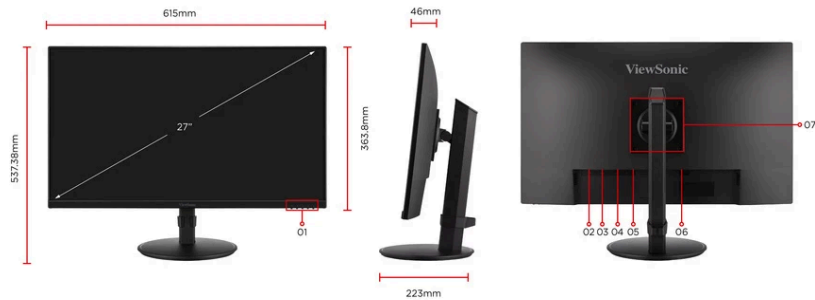

ViewSonic® LCD DISPLAY VA2708-HDJ

Key Features

- 99% sRGB SuperClear® IPS panel
- 100Hz Variable refresh rate delivers fluid visuals
- HDMI, Display Port and VGA inputs for simple connectivity
- Height-adjustable swivel stand with pivot and tilt function
- Eye ProTech+ for always-on eye protection

1. Menu Control Panel
2. Display Port
3. HDMI
4. VGA
5. Audio Out
6. Power In

7. VESA Compatible(Wall Mount 100 x 100mm)

Visit Us www.viewsonic.com

DISPLAY

Display Size (in.):	27
Viewable Area (in.):	27
Panel Type:	IPS Technology
Resolution:	1920 x 1080
Resolution Type:	FHD (Full HD)
Static Contrast Ratio:	1,300:1 (typ)
Dynamic Contrast Ratio:	50M:1
Light Source:	LED
Brightness:	250 cd/m ² (typ)
Colors:	16.7M
Color Space Support:	8 bit (6 bit + FRC)
Aspect Ratio:	16:9
Response Time (Typical GTG):	5ms
Viewing Angles:	178° horizontal, 178° vertical
Backlight Life (Hours):	30000 Hrs (Min)
Curvature:	Flat
Refresh Rate (Hz):	100
Variable Refresh Rate Technology:	Yes
Low Blue Light:	Hardware solution
Flicker-Free:	Yes
Color Gamut:	NTSC: 77% size (Typ) sRGB: 109% size / 99% coverage (Typ)
Pixel Size:	0.311 mm (H) x 0.311 mm (V)
Surface Treatment:	Anti-Glare, Hard Coating (3H)

VIDEO INPUT

Digital Sync:	TMDS - HDMI (v1.4), PCI-E - DisplayPort (v1.2)
Analog Sync:	Separate - RGB Analog

ERGONOMICS

Height Adjust (mm):	130
Swivel:	360°
Tilt (Forward/Back):	-4° / 28°
Pivot (Right/Left):	90° / 90°

DIMENSIONS (METRIC) (WXHxD)

Packaging (mm):	679 x 456 x 167
Physical (mm):	615 x 407.38~537.38 x 223
Physical Without Stand (mm):	615 x 363.8 x 46

GENERAL

Regulations:	CE, CE EMC, CB, RoHS, ErP, REACH, WEEE, EAC, UkrSEPRO
PACKAGE CONTENTS:	VA2708-HDJ x1, 3-pin Plug (IEC C13 / CEE22) x1, HDMI Cable (v1.4; Male-Male) x1, Quick Start Guide x1
Recycle/Disposal:	Please dispose of in accordance with local, state or federal laws.
Warranty:	*Warranty offered may differ from market to market