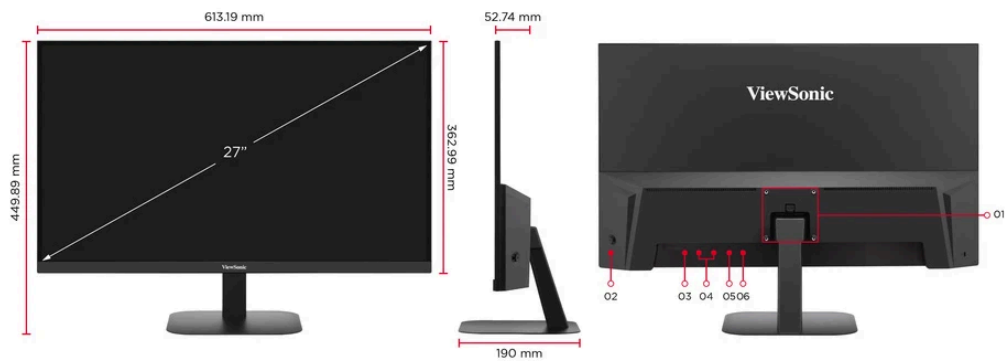

### Key Features

- 4K UHD 3840 x 2160 resolution
- SuperClear® IPS panel
- HDR10 Delivers Stellar Contrast and Color Accuracy
- Dual HDMI and DisplayPort inputs for flexible connectivity
- Eye ProTech for comfortable viewing

### Product Description

The ViewSonic VA2708-4K-HD is a 27" 4K IPS monitor featuring dual HDMI and DisplayPort inputs for business and home use. The optimal screen performance and comfortable viewing are delivered through eye-care technology, and various ViewMode presets. Simply expand your workspace and experience truly seamless multitasking on just one screen with a VESA-compatible mount at low power consumption.

1. VESA Compatible(Wall Mount 75 x 75mm)
2. Joy Key
3. Power In
4. HDMI\*2
5. DisplayPort
6. Audio Out

Visit Us

[www.viewsonic.com](http://www.viewsonic.com)

**DISPLAY**

Display Size (in.):	27
Viewable Area (in.):	27
Panel Type:	IPS Technology
Resolution:	3840 x 2160
Resolution Type:	UHD (Ultra HD)
Static Contrast Ratio:	1,200:1 (typ)
Dynamic Contrast Ratio:	50M:1
High Dynamic Range:	HDR10
Light Source:	LED
Brightness:	250 cd/m <sup>2</sup> (typ)
Colors:	1.07B
Color Space Support:	10 bit (8 bit + FRC)
Aspect Ratio:	16:9
Response Time (Typical GTG):	4ms
Viewing Angles:	178° horizontal, 178° vertical
Backlight Life (Hours):	30000 Hrs (Min)
Curvature:	Flat
Refresh Rate (Hz):	60
Low Blue Light:	Software solution
Flicker-Free:	Yes
Color Gamut:	NTSC: 72% size (Typ) sRGB: 104% size (Typ)
Pixel Size:	0.155 mm (H) x 0.155 mm (V)
Surface Treatment:	Anti-Glare, Hard Coating (3H)

**COMPATIBILITY**

PC Resolution (max):	3840x2160
Mac® Resolution (max):	3840x2160
PC Operating System:	Windows 10/11 certified; macOS tested
Mac® Resolution (min):	3840x2160

**CONNECTOR**

3.5mm Audio Out:	1
HDMI 2.0 (with HDCP 2.2):	2
DisplayPort:	1
Power in:	DC Socket (Center Positive)