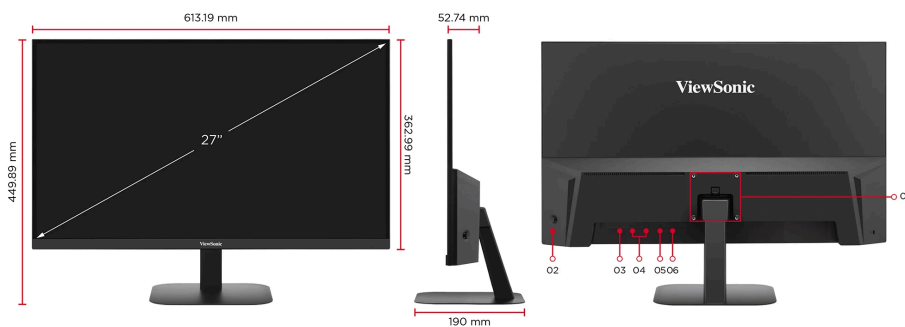

LCD DISPLAY

VA2708-2K-HD

Key Features

- 2K QHD 2560 X 1440 resolution
- SuperClear® IPS panel
- 100Hz Variable refresh rate delivers fluid visuals
- 1ms (MPRT) response time for precision
- HDR10 Delivers Stellar Contrast and Color Accuracy

1. VESA Compatible(Wall Mount 75 x 75mm)
2. Joy Key
3. Power In
4. HDMI*2
5. DisplayPort
6. Audio Out

Visit Us

www.viewsonic.com

DISPLAY

Display Size (in.):	27
Viewable Area (in.):	27
Panel Type:	IPS Technology
Resolution:	2560 x 1440
Resolution Type:	QHD (Quad HD)
Static Contrast Ratio:	1,000:1 (typ)
Dynamic Contrast Ratio:	50M:1
High Dynamic Range:	HDR10
Light Source:	LED
Brightness:	300 cd/m ² (typ)
Colors:	16.7M
Color Space Support:	8 bit true
Aspect Ratio:	16:9
Response Time (MPRT):	1ms
Viewing Angles:	178° horizontal, 178° vertical
Backlight Life (Hours):	30000 Hrs (Min)
Curvature:	Flat
Refresh Rate (Hz):	100
Variable Refresh Rate Technology:	Yes
Low Blue Light:	Software solution
Flicker-Free:	Yes
Color Gamut:	NTSC: 80% size (Typ) sRGB: 111% size / 99% coverage (Typ)
Pixel Size:	0.233 mm (H) x 0.233 mm (V)
Surface Treatment:	Anti-Glare, Hard Coating (3H)

COMPATIBILITY

PC Resolution (max):	2560x1440
Mac® Resolution (max):	2560x1440
PC Operating System:	Windows 10/11 certified; macOS tested
Mac® Resolution (min):	2560x1440

CONNECTOR

3.5mm Audio Out:	1
HDMI 2.0 (with HDCP 2.2):	2
DisplayPort:	1
Power in:	DC Socket (Center Positive)

DIMENSIONS (IMPERIAL) (WXHXD)

Packaging (in.):	26.6 x 18 x 4.2
Physical (in.):	24.14 x 17.71 x 7.48
Physical Without Stand (in.):	24.14 x 14.29 x 2.08

DIMENSIONS (METRIC) (WXHXD)

Packaging (mm):	676 x 458 x 107
Physical (mm):	613.19 x 449.89 x 190
Physical Without Stand (mm):	613.19 x 362.99 x 52.74