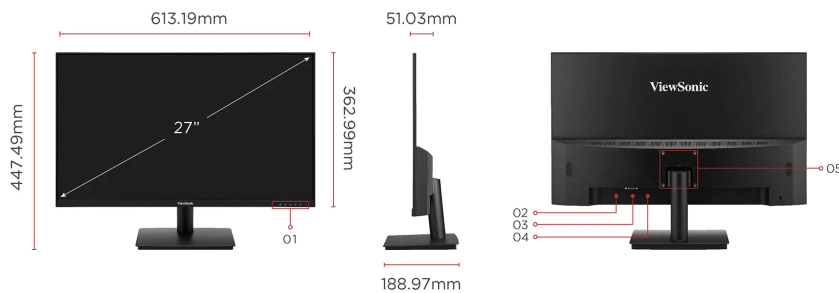

LCD DISPLAY

VA270-H

Key Features

- SuperClear® IPS panel
- Full HD 1080p resolution
- 100Hz Variable refresh rate delivers fluid visuals
- 1ms (MPRT) response time for precision
- HDMI and VGA inputs for flexible connectivity

1. Menu Control Panel
2. HDMI
3. VGA
4. Power In
5. VESA Compatible(Wall Mount 75 x 75mm)

Visit Us

www.viewsonic.com

DISPLAY

Display Size (in.):	27
Viewable Area (in.):	27
Panel Type:	IPS Technology
Resolution:	1920 x 1080
Resolution Type:	FHD (Full HD)
Static Contrast Ratio:	1,000:1 (typ)
Dynamic Contrast Ratio:	1.4
High Dynamic Range:	50M:1
Light Source:	LED
Brightness:	250 cd/m ² (typ)
Colors:	16.7M
Color Space Support:	8 bit (6 bit + FRC)
Aspect Ratio:	16:9
Response Time (MPRT):	1ms
Viewing Angles:	178° horizontal, 178° vertical
Backlight Life (Hours):	30000 Hrs (Min)
Curvature:	Flat
Refresh Rate (Hz):	100
Variable Refresh Rate Technology:	Yes
Low Blue Light:	Software solution
Flicker-Free:	Yes
Color Gamut:	NTSC: 72% size (Typ) sRGB: 104% size (Typ)
Pixel Size:	0.311 mm (H) x 0.311 mm (V)
Surface Treatment:	Anti-Glare, Hard Coating (3H)

WEIGHT (METRIC)

Net (kg):	3.5
Net Without Stand (kg):	3.2
Gross (kg):	4.7

DIMENSIONS (IMPERIAL) (WXHXD)

Packaging (in.):	26.6 x 18 x 4
Physical (in.):	24.14 x 17.62 x 7.44
Physical Without Stand (in.):	24.14 x 14.29 x 2.01

DIMENSIONS (METRIC) (WXHXD)

Packaging (mm):	676 x 458 x 102
Physical (mm):	613.19 x 447.49 x 188.97
Physical Without Stand (mm):	613.19 x 362.99 x 51.03

GENERAL

Regulations:	CE, CE EMC, CB, RoHS, ErP, REACH, WEEE, EAC, UkrSEPRO, BSMI, KC
PACKAGE CONTENTS:	VA270-H x1, HDMI Cable (v1.4; Male-Male) x1, AC/DC Adapter x1, Quick Start Guide x1, Power plug x1 or 2 (by country)
Recycle/Disposal:	Please dispose of in accordance with local, state or federal laws.
Warranty:	*Warranty offered may differ from market to market