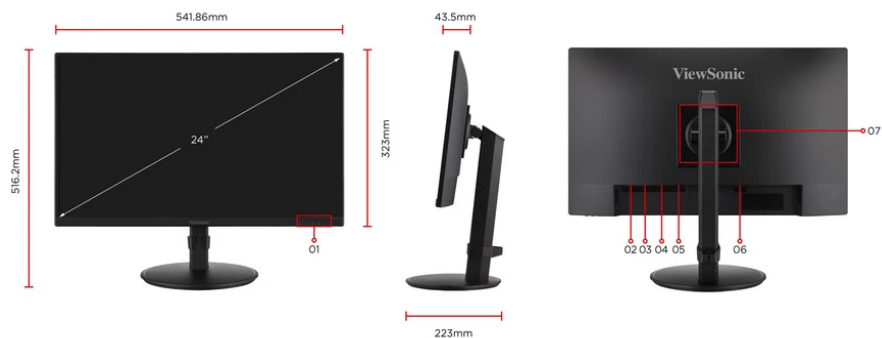

## Key Features

- 99% sRGB SuperClear® IPS panel
- 100Hz Variable Refresh Rate delivers fluid visuals
- HDMI, Display Port and VGA inputs for simple connectivity
- Height-adjustable swivel stand with pivot and tilt function
- Eye ProTech+ for always-on eye protection

1. Menu Control Panel
2. Display Port
3. HDMI
4. VGA
5. Audio Out
6. Power In

7. VESA Compatible(Wall Mount 100 x 100mm)

Visit Us [www.viewsonic.com](http://www.viewsonic.com)

**DISPLAY**

Display Size (in.):	24
Viewable Area (in.):	23.8
Panel Type:	IPS Technology
Resolution:	1920 x 1080
Resolution Type:	FHD (Full HD)
Static Contrast Ratio:	1,300:1 (typ)
Dynamic Contrast Ratio:	50M:1
Light Source:	LED
Brightness:	250 cd/m <sup>2</sup> (typ)
Colors:	16.7M
Color Space Support:	8 bit (6 bit + FRC)
Aspect Ratio:	16:9
Response Time (Typical GTG):	5ms
Viewing Angles:	178° horizontal, 178° vertical
Backlight Life (Hours):	30000 Hrs (Min)
Curvature:	Flat
Refresh Rate (Hz):	100
Variable Refresh Rate Technology:	Yes
Blue Light Filter:	No (Hardware Solution)
Flicker-Free:	Yes
Color Gamut:	NTSC: 77% size (Typ) sRGB: 108% size / 99% coverage (Typ)
Pixel Size:	0.275 mm (H) x 0.275 mm (V)
Surface Treatment:	Anti-Glare, Hard Coating (3H)

**VIDEO INPUT**

Digital Sync:	TMDS - HDMI (v1.4), PCI-E - DisplayPort (v1.2)
Analog Sync:	Separate - RGB Analog

**ERGONOMICS**

Height Adjust (mm):	130
Swivel:	360°
Tilt (Forward/Back):	-4° / 28°
Pivot (Right/Left):	90° / 90°

**DIMENSIONS (METRIC) (WXHxD)**

Packaging (mm):	609 x 398 x 172
Physical (mm):	542 x 386.2~516.2 x 223
Physical Without Stand (mm):	542 x 323 x 44

**GENERAL**

Regulations:	CE, CE EMC, CB, RoHS, ErP, REACH, WEEE, EAC, UkrSEPRO, UKCA
PACKAGE CONTENTS:	VA2408-HDJ x1, 3-pin Plug (IEC C13 / CEE22) x1, HDMI Cable (v1.4; Male-Male) x1, Quick Start Guide x1
Recycle/Disposal:	Please dispose of in accordance with local, state or federal laws.
Warranty:	*Warranty offered may differ from market to market