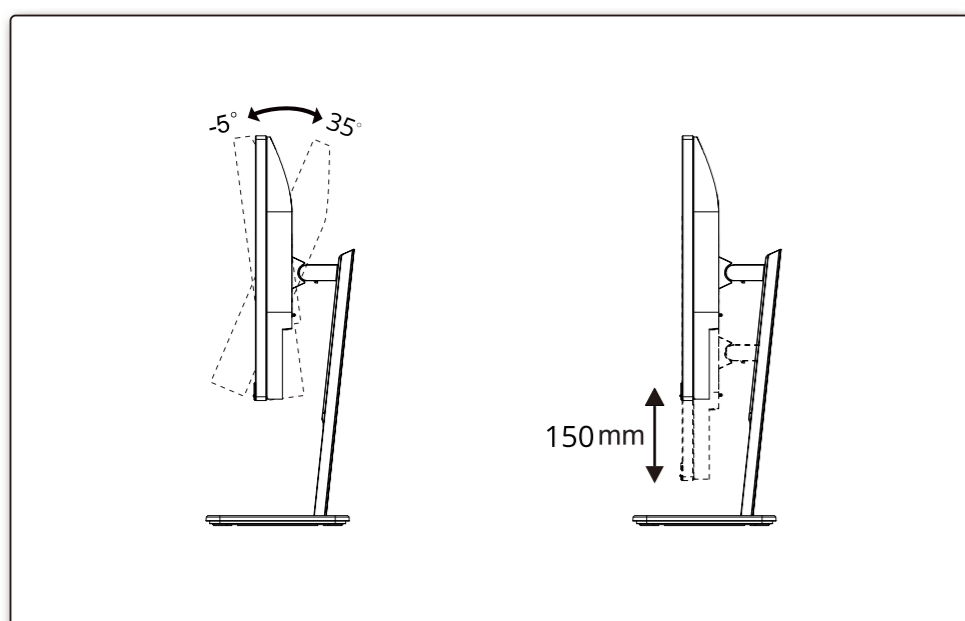

XXXXXXXXXXXX

AOC

Quick Start Guide U27E3UF

www.aoc.com
 ©2024 AOC.All Rights Reserved

HDMI
 HIGH-DEFINITION MULTIMEDIA INTERFACE

*Different according to countries/regions
 Display design may differ from that illustrated

1

2

3

4

General Specification

Panel	Model Name	U27E3UF	
	Driving System	TFT Color LCD	
	Viewable Image Size	68.5cm Diagonal (27" Wide Screen)	
	Pixel Pitch	0.1554mm(H) x 0.1554mm(V)	
Others	Horizontal Scan Range	30k~140kHz	
	Horizontal Scan Size(Maximum)	596.736mm	
	Vertical Scan Range	23-75Hz	
	Vertical Scan Size(Maximum)	335.664mm	
	Max Resolution	3840x2160@60Hz	
	Plug & Play	VESA DDC2B/CI	
	Power Source	100-240V~, 50/60Hz, 1.5A	
Power Consumption	Typical (Default Brightness And Contrast)	31W	
	Max. (Brightness =100, Contrast =100)	≤ 77W	
	Standby Mode	≤ 0.5W	
Dimensions(with stand)	613.8x(395.71-544.0)x200.2mm (WxHxD)		
Net Weight	6.15kg		
Physical Characteristics	Connector Type	HDMIx2/DP/Earphone out/USB upstream/USBx4	
	Signal Cable Type	Detachable	
	Built-In Speaker	2Wx2	
Environmental	Temperature	Operating	0°C~40°C
		Non-Operating	-25°C~55°C
	Humidity	Operating	10%~85% (Non-Condensing)
		Non-Operating	5%~93% (Non-Condensing)
Altitude	Operating	0m~5000m (0~16404ft)	
	Non-Operating	0m~12192m (0~40000ft)	