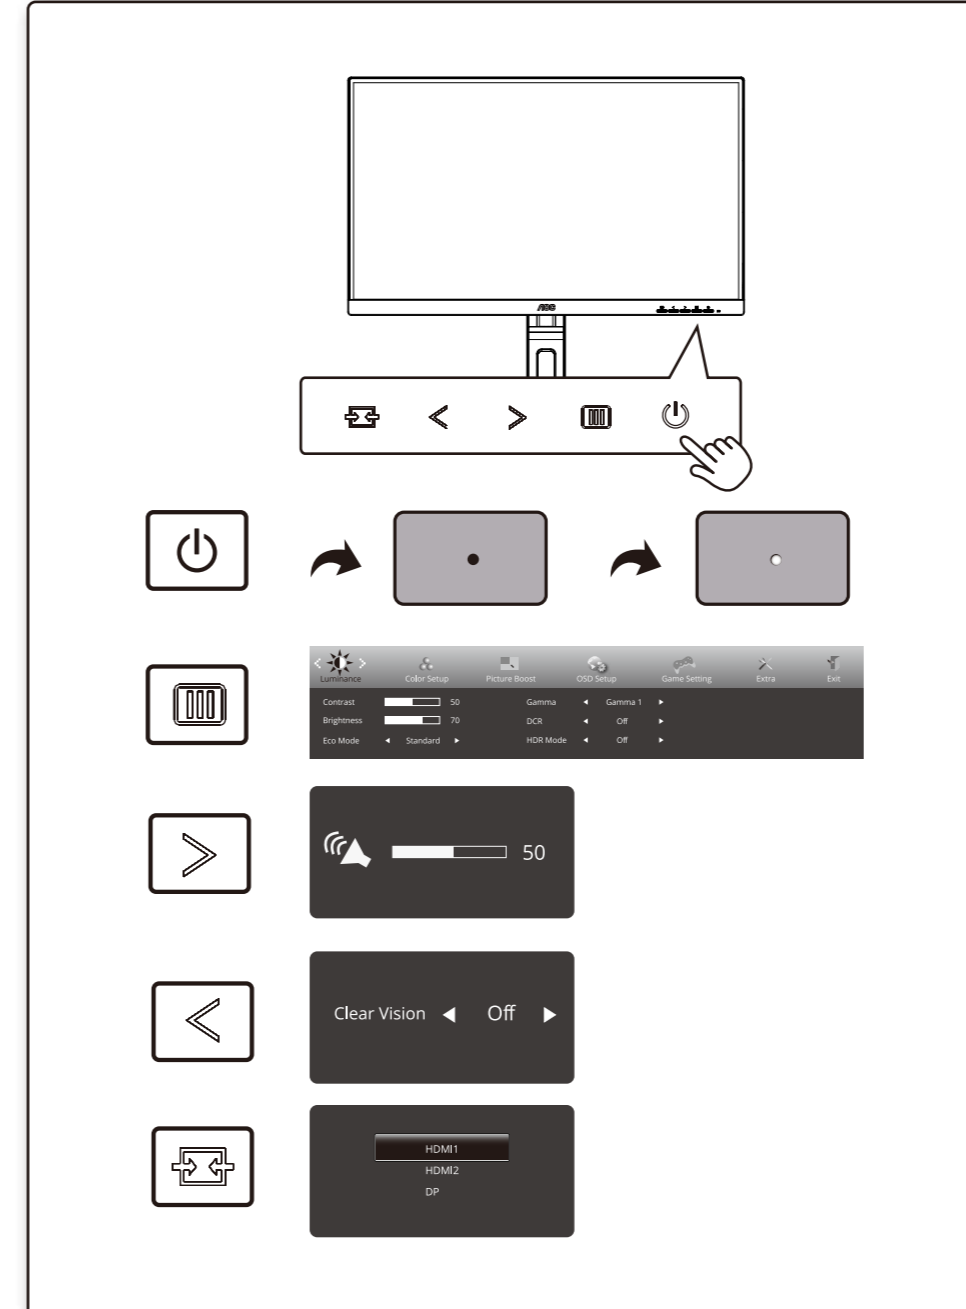

XXXXXXXXXXXX

AOC

Quick Start Guide U27E3UF

www.aoc.com
 ©2024 AOC.All Rights Reserved

HDMI
 HIGH-DEFINITION MULTIMEDIA INTERFACE

*Different according to countries/regions
 Display design may differ from that illustrated

1

2

3

4

General Specification

Panel	Model Name	U27E3UF	
	Driving System	TFT Color LCD	
	Viewable Image Size	68.5cm Diagonal (27" Wide Screen)	
	Pixel Pitch	0.1554mm(H) x 0.1554mm(V)	
Others	Horizontal Scan Range	30k~140kHz	
	Horizontal Scan Size(Maximum)	596.736mm	
	Vertical Scan Range	23-75Hz	
	Vertical Scan Size(Maximum)	335.664mm	
	Max Resolution	3840x2160@60Hz	
	Plug & Play	VESA DDC2B/CI	
	Power Source	100-240V~, 50/60Hz, 1.5A	
Power Consumption	Typical (Default Brightness And Contrast)	31W	
	Max. (Brightness =100, Contrast =100)	≤ 77W	
	Standby Mode	≤ 0.5W	
Dimensions(with stand)	613.8x(395.71-544.0)x200.2mm (WxHxD)		
Net Weight	6.15kg		
Physical Characteristics	Connector Type	HDMIx2/DP/Earphone out/USB upstream/USBx4	
	Signal Cable Type	Detachable	
	Built-In Speaker	2Wx2	
Environmental	Temperature	Operating	0°C~40°C
		Non-Operating	-25°C~55°C
	Humidity	Operating	10%~85% (Non-Condensing)
		Non-Operating	5%~93% (Non-Condensing)
Altitude	Operating	0m~5000m (0~16404ft)	
	Non-Operating	0m~12192m (0~40000ft)	