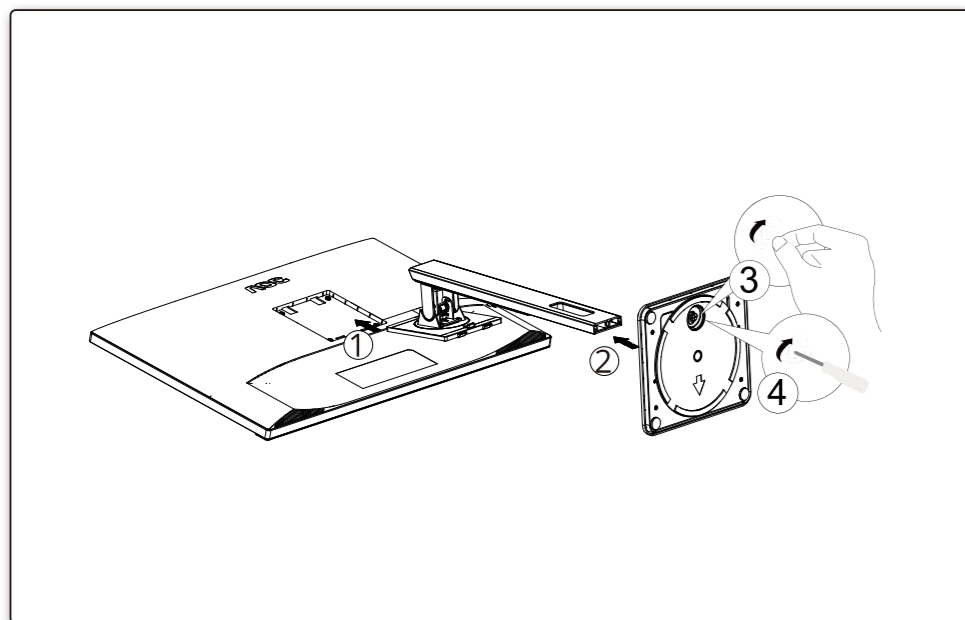

XXXXXXXXXXXX

AOC

Quick Start Guide U27E3UF

www.aoc.com
 ©2024 AOC.All Rights Reserved

HDMI
 HIGH-DEFINITION MULTIMEDIA INTERFACE

*Different according to countries/regions
 Display design may differ from that illustrated

1

2

3

4

General Specification

Panel	Model Name	U27E3UF	
	Driving System	TFT Color LCD	
	Viewable Image Size	68.5cm Diagonal (27" Wide Screen)	
	Pixel Pitch	0.1554mm(H) x 0.1554mm(V)	
Others	Horizontal Scan Range	30k~140kHz	
	Horizontal Scan Size(Maximum)	596.736mm	
	Vertical Scan Range	23-75Hz	
	Vertical Scan Size(Maximum)	335.664mm	
	Max Resolution	3840x2160@60Hz	
	Plug & Play	VESA DDC2B/CI	
	Power Source	100-240V~, 50/60Hz, 1.5A	
Power Consumption	Typical (Default Brightness And Contrast)	31W	
	Max. (Brightness =100, Contrast =100)	≤ 77W	
	Standby Mode	≤ 0.5W	
Dimensions(with stand)	613.8x(395.71-544.0)x200.2mm (WxHxD)		
Net Weight	6.15kg		
Physical Characteristics	Connector Type	HDMIx2/DP/Earphone out/USB upstream/USBx4	
	Signal Cable Type	Detachable	
	Built-In Speaker	2Wx2	
Environmental	Temperature	Operating	0°C~40°C
		Non-Operating	-25°C~55°C
	Humidity	Operating	10%~85% (Non-Condensing)
		Non-Operating	5%~93% (Non-Condensing)
Altitude	Operating	0m~5000m (0~16404ft)	
	Non-Operating	0m~12192m (0~40000ft)	