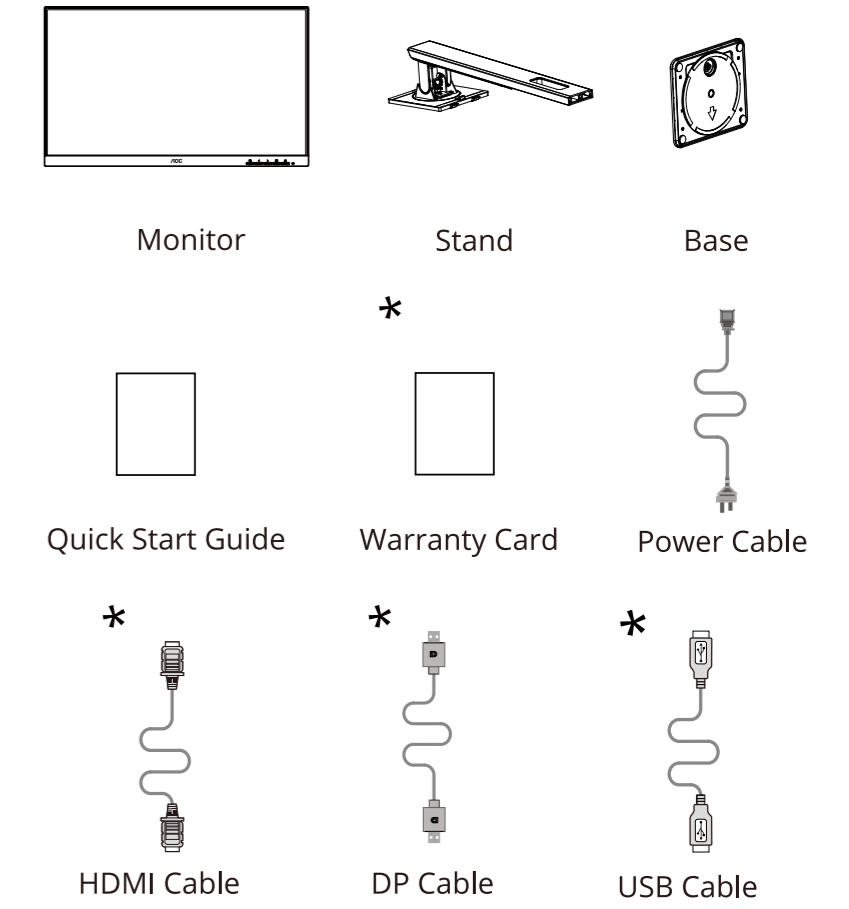

XXXXXXXXXXXX

AOC

Quick Start Guide U27E3UF

www.aoc.com
 ©2024 AOC.All Rights Reserved

HDMI
 HIGH-DEFINITION MULTIMEDIA INTERFACE

*Different according to countries/regions
 Display design may differ from that illustrated

1

2

3

4

General Specification

Panel	Model Name	U27E3UF	
	Driving System	TFT Color LCD	
	Viewable Image Size	68.5cm Diagonal (27" Wide Screen)	
	Pixel Pitch	0.1554mm(H) x 0.1554mm(V)	
Others	Horizontal Scan Range	30k~140kHz	
	Horizontal Scan Size(Maximum)	596.736mm	
	Vertical Scan Range	23-75Hz	
	Vertical Scan Size(Maximum)	335.664mm	
	Max Resolution	3840x2160@60Hz	
	Plug & Play	VESA DDC2B/CI	
	Power Source	100-240V~, 50/60Hz, 1.5A	
Power Consumption	Typical (Default Brightness And Contrast)	31W	
	Max. (Brightness =100, Contrast =100)	≤ 77W	
	Standby Mode	≤ 0.5W	
Dimensions(with stand)	613.8x(395.71-544.0)x200.2mm (WxHxD)		
Net Weight	6.15kg		
Physical Characteristics	Connector Type	HDMIx2/DP/Earphone out/USB upstream/USBx4	
	Signal Cable Type	Detachable	
	Built-In Speaker	2Wx2	
Environmental	Temperature	Operating	0°C~40°C
		Non-Operating	-25°C~55°C
	Humidity	Operating	10%~85% (Non-Condensing)
		Non-Operating	5%~93% (Non-Condensing)
Altitude	Operating	0m~5000m (0~16404ft)	
	Non-Operating	0m~12192m (0~40000ft)	