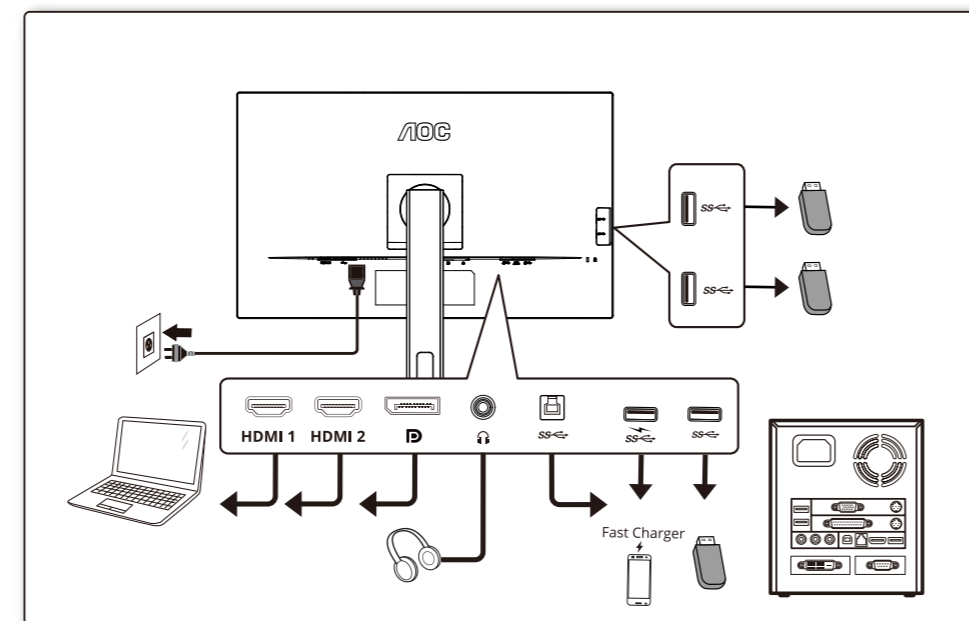

XXXXXXXXXXXX

AOC

Quick Start Guide U27E3UF

www.aoc.com
 ©2024 AOC.All Rights Reserved

HDMI
 HIGH-DEFINITION MULTIMEDIA INTERFACE

*Different according to countries/regions
 Display design may differ from that illustrated

1

2

3

4

General Specification

Panel	Model Name	U27E3UF	
	Driving System	TFT Color LCD	
	Viewable Image Size	68.5cm Diagonal (27" Wide Screen)	
	Pixel Pitch	0.1554mm(H) x 0.1554mm(V)	
Others	Horizontal Scan Range	30k~140kHz	
	Horizontal Scan Size(Maximum)	596.736mm	
	Vertical Scan Range	23-75Hz	
	Vertical Scan Size(Maximum)	335.664mm	
	Max Resolution	3840x2160@60Hz	
	Plug & Play	VESA DDC2B/CI	
	Power Source	100-240V~, 50/60Hz, 1.5A	
Power Consumption	Typical (Default Brightness And Contrast)	31W	
	Max. (Brightness =100, Contrast =100)	≤ 77W	
	Standby Mode	≤ 0.5W	
Dimensions(with stand)	613.8x(395.71-544.0)x200.2mm (WxHxD)		
Net Weight	6.15kg		
Physical Characteristics	Connector Type	HDMIx2/DP/Earphone out/USB upstream/USBx4	
	Signal Cable Type	Detachable	
	Built-In Speaker	2Wx2	
Environmental	Temperature	Operating	0°C~40°C
		Non-Operating	-25°C~55°C
	Humidity	Operating	10%~85% (Non-Condensing)
		Non-Operating	5%~93% (Non-Condensing)
Altitude	Operating	0m~5000m (0~16404ft)	
	Non-Operating	0m~12192m (0~40000ft)	