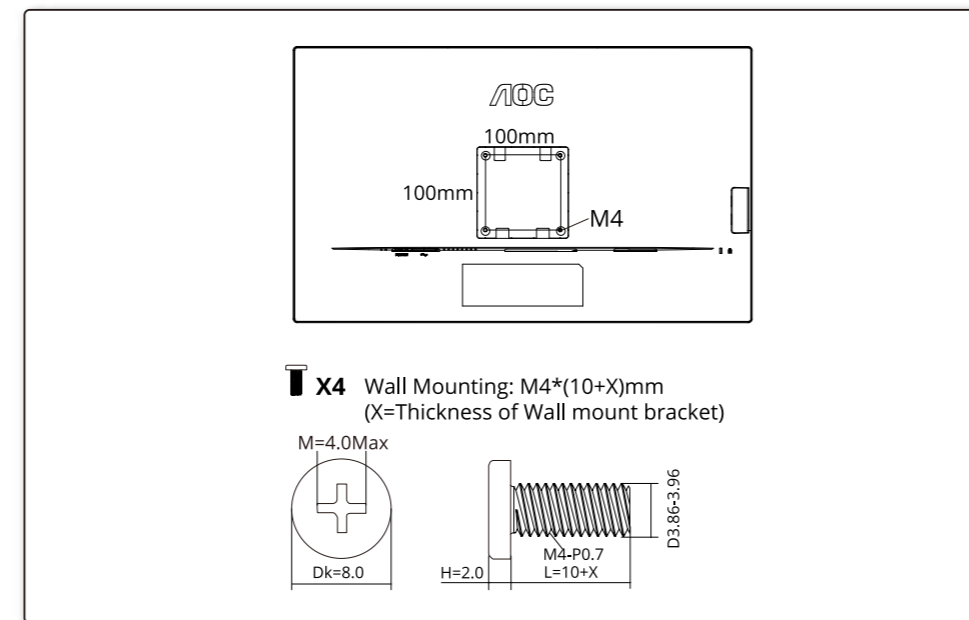

XXXXXXXXXXXX

AOC

Quick Start Guide U27E3UF

www.aoc.com
 ©2024 AOC.All Rights Reserved

HDMI
 HIGH-DEFINITION MULTIMEDIA INTERFACE

*Different according to countries/regions
 Display design may differ from that illustrated

1

2

3

4

General Specification

Panel	Model Name	U27E3UF	
	Driving System	TFT Color LCD	
	Viewable Image Size	68.5cm Diagonal (27" Wide Screen)	
	Pixel Pitch	0.1554mm(H) x 0.1554mm(V)	
Others	Horizontal Scan Range	30k~140kHz	
	Horizontal Scan Size(Maximum)	596.736mm	
	Vertical Scan Range	23-75Hz	
	Vertical Scan Size(Maximum)	335.664mm	
	Max Resolution	3840x2160@60Hz	
	Plug & Play	VESA DDC2B/CI	
	Power Source	100-240V~, 50/60Hz, 1.5A	
Power Consumption	Typical (Default Brightness And Contrast)	31W	
	Max. (Brightness =100, Contrast =100)	≤ 77W	
	Standby Mode	≤ 0.5W	
Dimensions(with stand)	613.8x(395.71-544.0)x200.2mm (WxHxD)		
Net Weight	6.15kg		
Physical Characteristics	Connector Type	HDMIx2/DP/Earphone out/USB upstream/USBx4	
	Signal Cable Type	Detachable	
	Built-In Speaker	2Wx2	
Environmental	Temperature	Operating	0°C~40°C
		Non-Operating	-25°C~55°C
	Humidity	Operating	10%~85% (Non-Condensing)
		Non-Operating	5%~93% (Non-Condensing)
Altitude	Operating	0m~5000m (0~16404ft)	
	Non-Operating	0m~12192m (0~40000ft)	