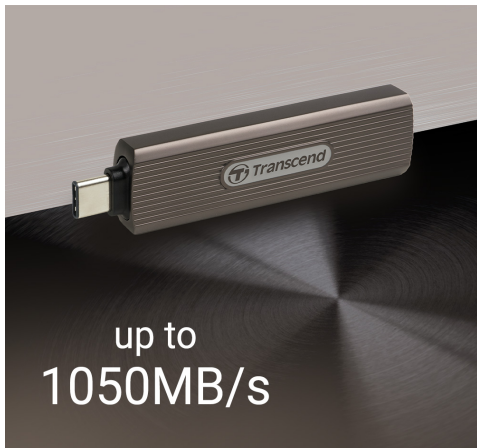

Portable SSDs

ESD330C Portable SSD

The ESD330C is Transcend's miniature portable SSD that delivers a lightning-fast transfer rate of 10 Gbps and a generous storage capacity of up to 2TB, allowing you to transfer vast amounts of files in the blink of an eye. With a retractable USB Type-C connector, the ESD330C is a convenient and efficient external storage option that you won't want to miss out on!

10Gbps Blistering Speeds

Transcend's ESD330C portable SSD features a super-fast 10Gbps transfer rate and cutting-edge SLC Cache technology, delivering blazing R/W speeds of up to 1050/950 MB/s. With such competitive performance, this small drive makes large file transfers virtually hassle-free, effectively giving you the power of a mini SSD in the palm of your hand! The ESD330C is also backward compatible with USB 2.0 & 3.0 devices, allowing for greater accessibility and ease-of-use.

*Speed may vary due to host hardware, software, usage, and storage capacity.

Classic Design, Always Dependable.

The ESD330C is built with high-quality alloy that is incredibly durable, keeping your data safe and intact wherever you go. An integrated lanyard hole allows for more attachment options. The built-in ECC functionality also provides enhanced stability for data storage.

Retractable USB-C Connector For Cable-Free Convenience

The ESD330C comes with a retractable USB Type-C connector, protecting it from damage while also making it convenient to carry. Just plug it into the Type-C port on your devices and enjoy fast file transfers, no cable needed!