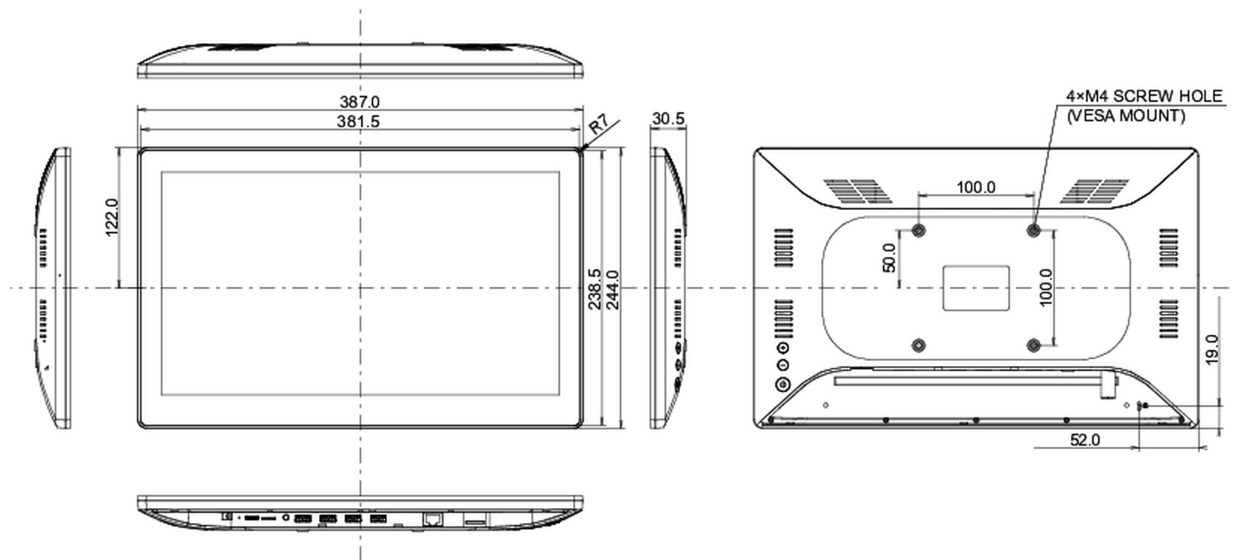

## 10 DIMENSIONS / WEIGHT

Product dimensions W x H x D 387 x 244 x 30.5mm

Box dimensions W x H x D 477 x 295 x 75mm

Weight (without box) 1.5kg

Weight (with box) 2.4kg

EAN code 4948570124534

All trademarks and registered trademarks acknowledged. E & O E. Specification subject to change without notice. All LCD's comply with ISO-9241-307:2008 in connection with pixel defects.