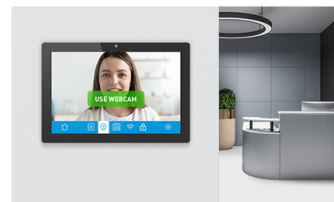

The Power over Ethernet technology (POE) allows to provide both data connection and power by a single cable, simplifying all installations. This monitor can operate in landscape, portrait or face-up orientation. Together with the built-in camera, microphone and speakers it offers limitless, interactive installation possibilities.

Built-in webcam, microphone & speakers

Making the screen a perfect solution for semi or fully automated reception solutions allowing businesses to track and manage visitor traffic at the front desk lobby without compromising on the safety and security of your staff, visitors and company assets.