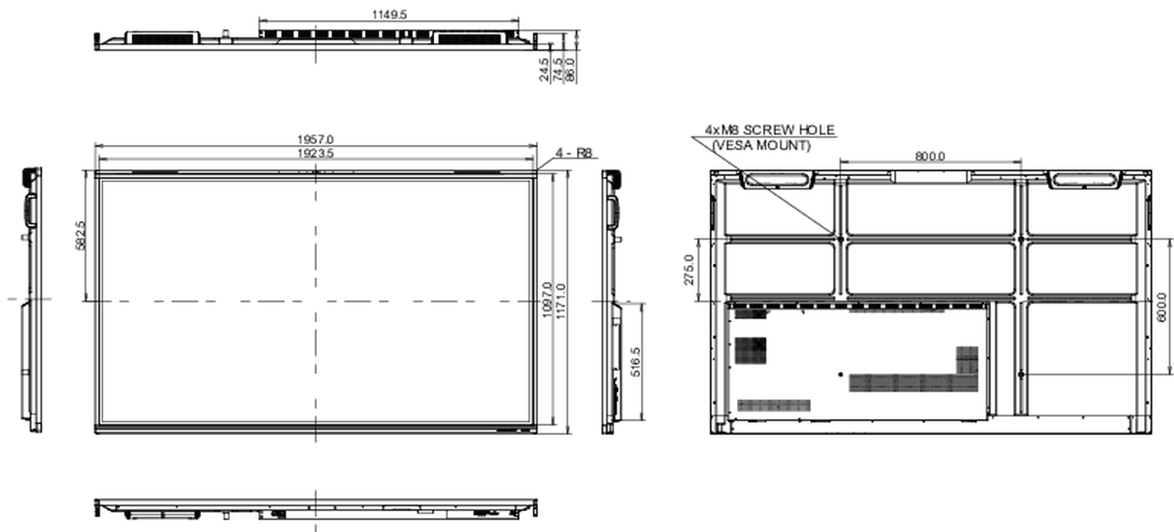

10 DIMENSIONS / WEIGHT

Product dimensions W x H x D	1957 x 1171 x 86mm
Box dimensions W x H x D	2110 x 1291 x 225mm
Weight (without box)	63.6kg
Weight (with box)	80.2kg
EAN code	4948570122042

All trademarks and registered trademarks acknowledged. E & O E. Specification subject to change without notice. All LCD's comply with ISO-9241-307:2008 in connection with pixel defects.