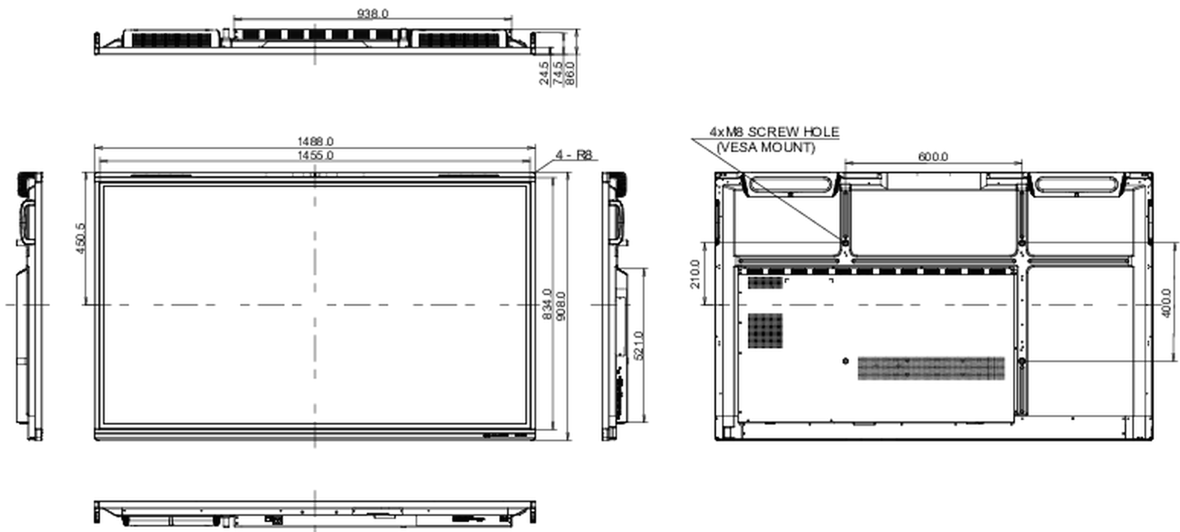

10 DIMENSIONS / WEIGHT

Product dimensions W x H x D	1488 x 908 x 86mm
Box dimensions W x H x D	1628 x 1005 x 208mm
Weight (without box)	39kg
Weight (with box)	48.3kg
EAN code	4948570122028

All trademarks and registered trademarks acknowledged. E & O E. Specification subject to change without notice. All LCD's comply with ISO-9241-307:2008 in connection with pixel defects.