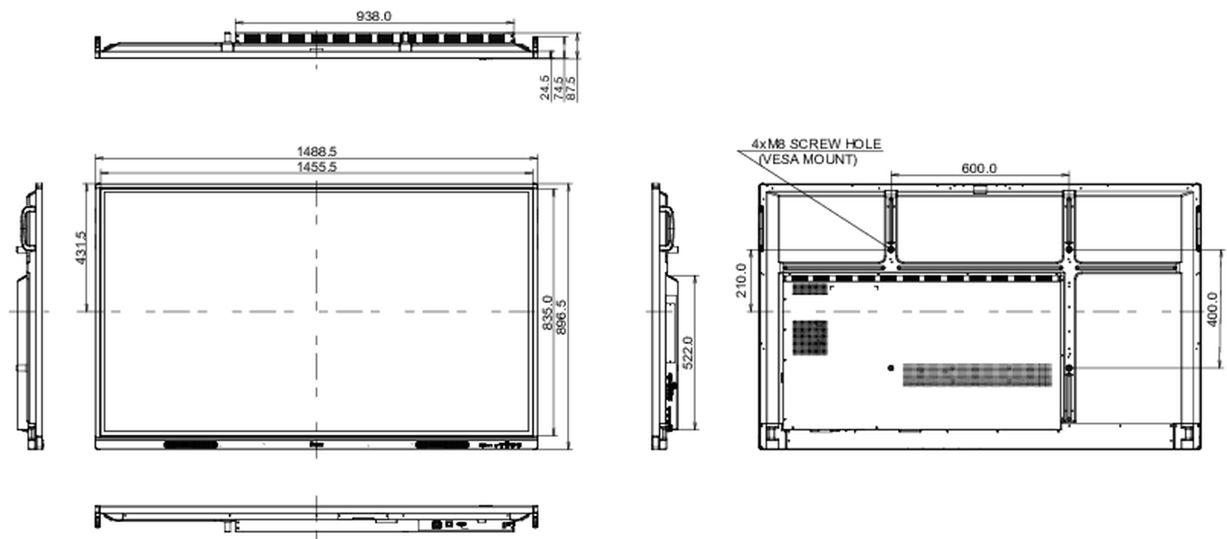

REACH SVHC

above 0.1%: Lead

10 DIMENSIONS / WEIGHT

Product dimensions W x H x D 1488 x 897 x 87mm

Box dimensions W x H x D 1628 x 1005 x 208mm

Weight (without box) 35kg

Weight (with box) 44.7kg

EAN code 4948570121830