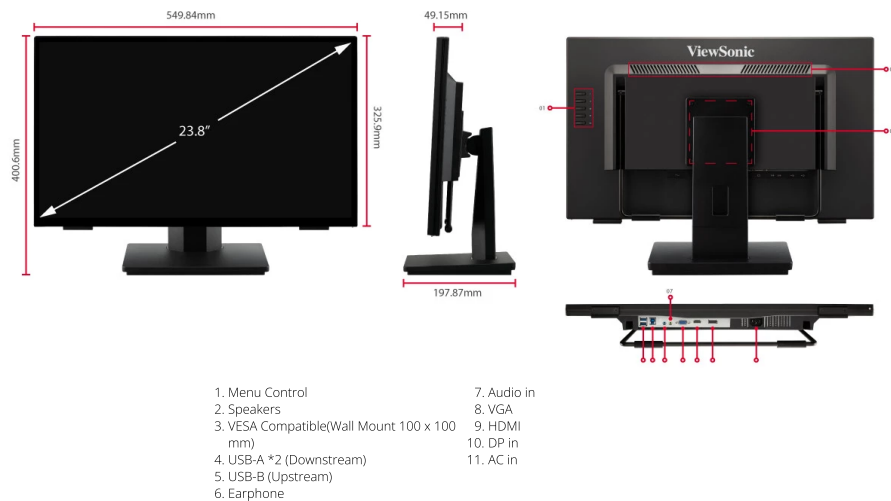

ViewSonic® LCD DISPLAY TD2465

Key Features

- Touch function for wet hands and multiple types of glove
- Pen clicks & Palm rejection technology
- 4-sides frameless design and optional stand for flexibility
- Friendly touch mode setting
- Intuitive touch OSD with ViewSonic Touch Controller

Visit Us  www.viewsonic.com

DISPLAY

Display Size (in.):	24
Viewable Area (in.):	23.8
Panel Type:	VA Technology
Resolution:	1920 x 1080
Resolution Type:	FHD (Full HD)
Static Contrast Ratio:	3,000:1 (typ)
Dynamic Contrast Ratio:	20M:1
Light Source:	LED
Brightness:	250 cd/m ² (typ)
Colours:	16.7M
Colour Space Support:	8 bit (6 bit + Hi-FRC)
Aspect Ratio:	16:9
Response Time (Typical GTG):	7ms
Response Time (GTG w/OD):	6.969ms
Response Time (Typical Tr+Tf):	16ms
Viewing Angles:	178° horizontal, 178° vertical
Backlight Life (Hours):	30000 Hrs (Min)
Curvature:	Flat
Refresh Rate (Hz):	60
Blue Light Filter:	Yes
Flicker-Free:	Yes
Colour Gamut:	NTSC: 72% size (Typ) sRGB: 102% size (Typ)
Pixel Size:	0.275 mm (H) x 0.275 mm (V)
Touch Screen:	Projected Capacitive, 10-point multi-touch
Surface Treatment:	Glossy, Hard Coating (7H)
Cover Glass Thickness:	1.2mm

COMPATIBILITY

PC Resolution (max):	1920x1080
Mac® Resolution (max):	1920x1080
PC Operating System:	Windows 10/11 certified; macOS tested
Mac® Resolution (min):	1920x1080

CONNECTOR

VGA:	1
USB 3.2 Type A Down Stream:	2
USB 3.2 Type B Up Stream:	1
3.5mm Audio In:	1
3.5mm Audio Out:	1
HDMI 1.4:	1
DisplayPort:	1
Power in:	3-pin Socket (IEC C14 / CEE22)