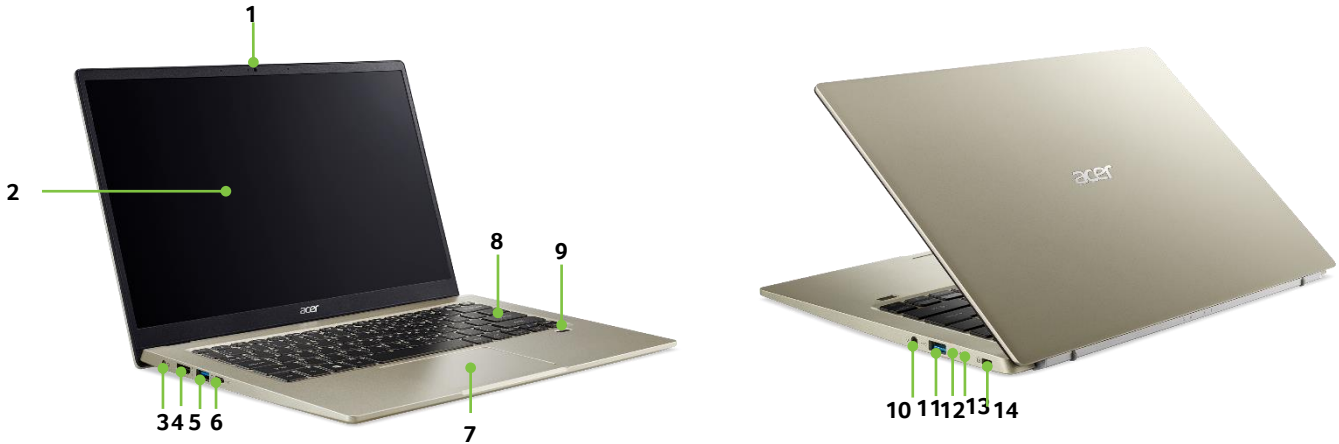

Product views	- Webcam 14" LCD display - Power jack (DC-in) - HDMI® port - USB 3.2 Gen 1 port	- USB Type-C port - Touchpad - Keyboard - Fingerprint reader - Headset / Speaker jack	- USB 3.2 Gen 1 port - Power indicator - Battery indicator - Kensington lock slot
Operating system^{1,2}	Windows 10 Home 64-bit		
CPU and chipset¹	Intel® Celeron® dual-core processor N4020 Intel® Celeron® quad-core processor N4120 Intel® Pentium® Silver N5030 processor		
Memory^{1,3,4}	Dual-channel LPDDR4 SDRAM support 8 GB of onboard LPDDR4 system memory Dual-channel LPDDR4 SDRAM support 4 GB of onboard LPDDR4 system memory		
Display⁵	14.0" display with IPS (In-Plane Switching) technology, Full HD 1920x1080, high-brightness Acer ComfyView™ LED-backlit TFT LCD 16:9 aspect ratio, 45% NTSC color gamut - Wide viewing angle up to 170 degrees - Mercury free, environment friendly	14.0" display with IPS (In-Plane Switching) technology, Full HD 1920x1080, high-brightness (300nits) Acer ComfyView™ LED-backlit TFT LCD 16:9 aspect ratio, 72% NTSC color gamut - Wide viewing angle up to 170 degrees - Mercury free, environment friendly	
Graphics¹	Intel® UHD Graphics 600 Intel® UHD Graphics 605		
Audio	Two built-in stereo speakers Two built-in microphones		
Storage^{1,6}	Solid state drive 256 GB / 512 GB, PCIe Gen3 8 Gb/s up to 4 lanes, NVMe 128 GB , PCIe Gen3, 8 Gb/s, NVMe 64 / 128 GB eMMC		
Webcam¹	Video conferencing HD webcam with: 1280 x 720 resolution 720p HD audio/video recording - Super high dynamic range imaging (SHDR)		
Wireless and networking¹	WLAN - Intel® Wireless Wi-Fi 6 AX200 802.11a/b/g/n/ac/2+ax wireless LAN - Dual Band (2.4 GHz and 5 GHz)	2x2 MU-MIMO technology - Supports Bluetooth® 5.1 - Wi-Fi PCIe Interface	
Privacy control¹	BIOS user, supervisor, HDD passwords		
Security	Acer Bio-Protection fingerprint solution, featuring computer protection and Windows Hello Certification Kensington lock		
Dimensions and weight^{7,8}	Dimensions: 322.8 (W) x 212.2 (D) x 14.95 (H) mm (12.71 x 8.35 x 0.59 inches) Weight: 1.3 kg (2.87 lbs.) with 3-cell battery pack		
Power adapter and battery^{9,10,11}	Power adapter 2-pin 45 W AC adapter 3-pin 45 W AC adapter	Battery 48 Wh 3-cell Li-ion battery - Battery life up to 16 hours (based on MobileMark® 2014 test results) - Battery life up to 17 hours (based on video playback test results) - Battery life up to 15 hours (based on web browsing test results)	
Input and control	Keyboard 83-/84-/87-key Acer FineTip keyboard with international language support 83-/84-/87-key full-size FineTip backlit keyboard with international language support Touchpad Multi-gesture touchpad, supporting two-finger scroll; pinch; gestures to open Cortana, Action Center, multitasking; application commands - Microsoft Precision Touchpad certification - Moisture resistant		
Windows Store Apps¹²	In-House - Acer Collection - Quick Access	Productivity - Cyberlink® PhotoDirector 8 - Cyberlink® PowerDirector 14	
Warranty	One-year International Travelers Warranty (ITW)