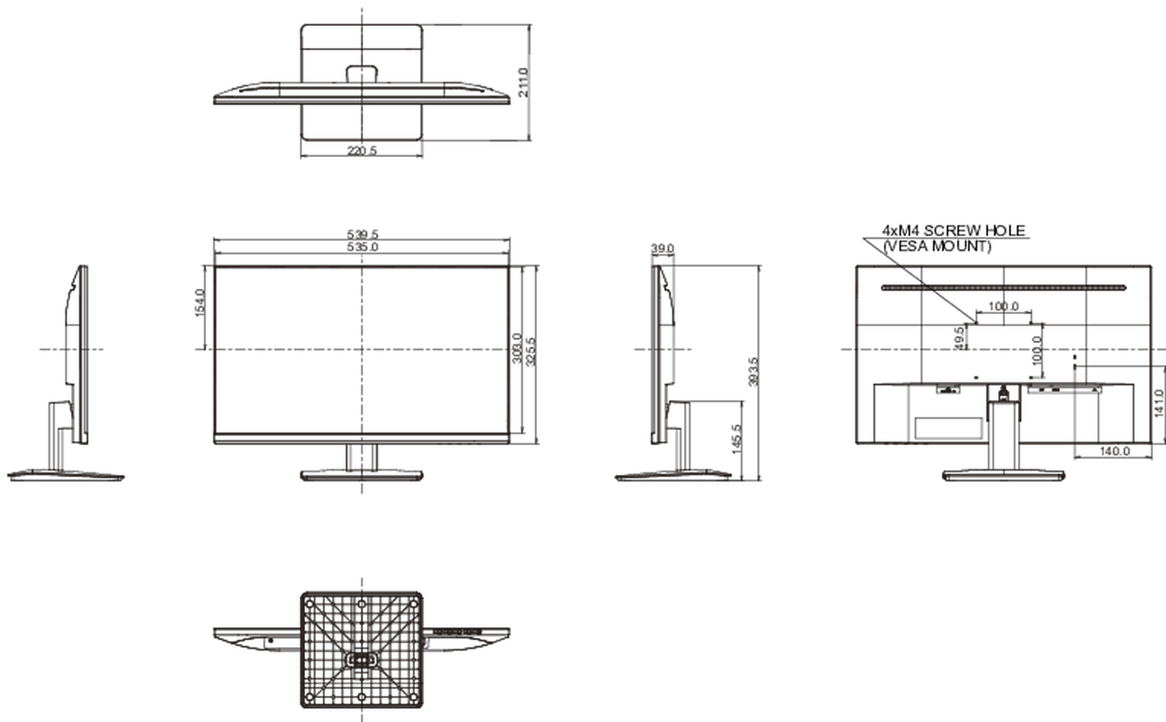

01 DISPLAY CHARACTERISTICS

Design	3-side borderless
Diagonal	23.8", 60.5cm
Panel	IPS panel technology LED, matte finish
Native resolution	1920 x 1080 @75Hz (2.1 megapixel Full HD)
Aspect ratio	16:9
Panel brightness	250 cd/m ²
Static contrast	1000:1
Advanced contrast	80M:1
Response time (GTG)	4ms
Viewing zone	horizontal/vertical: 178°/178°, right/left: 89°/89°, up/down: 89°/89°
Colour support	16.7mIn (sRGB: 96%; NTSC: 72%)
Horizontal Sync	30 - 83kHz
Viewable area W x H	527 x 296.5mm, 20.7 x 11.7"
Pixel pitch	0.275mm
Colour	matte, black

04 MECHANICAL

Display position adjustments	tilt
Tilt angle	23° up; 5° down
VESA mounting	100 x 100mm

05 ACCESSORIES INCLUDED

Cables	power, HDMI
Other	quick start guide, safety guide

06 POWER MANAGEMENT

Power supply unit	internal
Power supply	AC 100 - 240V, 50/60Hz
Power usage	15W typical, 0.5W stand by, 0.3W off mode

Product dimensions W x H x D	539.5 x 393.5 x 21.1mm
Box dimensions W x H x D	607 x 401 x 127mm
Weight (without box)	3.5kg
Weight (with box)	5.2kg
EAN code	4948570121151

All trademarks and registered trademarks acknowledged. E & O E. Specification subject to change without notice. All LCD's comply with ISO-9241-307:2008 in connection with pixel defects.